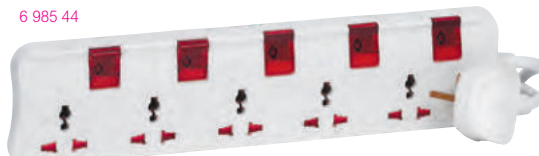

6 985 44

6 985 45