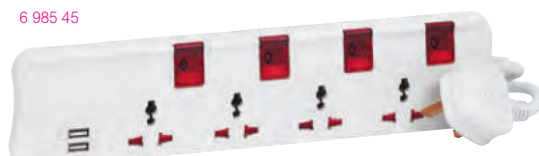

6 985 00

To connect several devices equipped with plugs with or without earth: appliances class I (simple insulation) or class II (double insulation), lamps, PC, TV, stereo, etc.

Extra-flat (only 30 mm thick): can be slid underneath furniture

Pack	Cat.Nos	Multi-standard multi-outlet extensions
		Can receive different type of standard plugs : US, British, EU... Sockets equipped with: - shutters to ensure safety - 1 switch per socket Extra flat (only 30 mm thick) can be slid underneath furniture Can be wall, desk or floor-mounted thanks to key holes at the back Flame-retardant material (up to 850 °C) Overload protection by fuse (integrated in plugs) Power supply cord 3m or 5m, with 1.25 mm² section 13 A max. Power: 3250W at 250 V - 50/60 Hz 3 m cord 4 x 2P+E 5 x 2P+E 5 m cord 4 x 2P+E 5 x 2P+E
		Multi-outlet extensions with 2 USB Type-A sockets - 2.4 A 12 W total 3 m White/Grey Black 5 m White/Grey