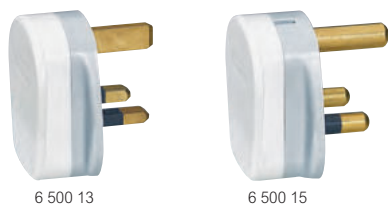

## Single-socket plugs

### British standard

6 500 13

6 500 15

Pack	Cat.Nos	British standard plugs
20	6 500 13	 White  13 A - 250 V $\sim$ - 2P+ $\perp$ With integrated fuse for protection against overloads
20	6 500 15	 15 A - 250 V $\sim$ - 2P+ $\perp$

### German standard

0 504 90

3 902 33

0 503 77

Pack	Cat.Nos	2P+E multi-socket plug - 16 A - rubber
5	Gencod labelling 0 504 90	Max. admissible power 3.680 W at 230 V $\sim$ <b>2 front outlets - shockproof IK 08</b> Rubber multi-socket plug with caps - IP 44 ● Black
		<b>2P+E extension leads</b> With shutters to allow easy insert of the plug in the socket and to ensure safety 2P+E ergonomic socket with easy disconnection H05 VVF 3G 1.5 mm <sup>2</sup> cord Supplied with plastic hook for hanging with Gencod
10	3 902 33	<b>3 m length</b> ○ White
10	3 900 86	<b>5 m length</b> ○ White
5	3 902 34	<b>10 m length</b> ○ White
5	0 503 77	<b>Multi-socket "octopus" extension leads ready to use - rubber</b> ● Black - 2P+E - 16 A - IK 10 With 1 plug and 3 extensions H07 RNF 3G 1.5 and 2.5 mm <sup>2</sup> cable Length: 0.8 m