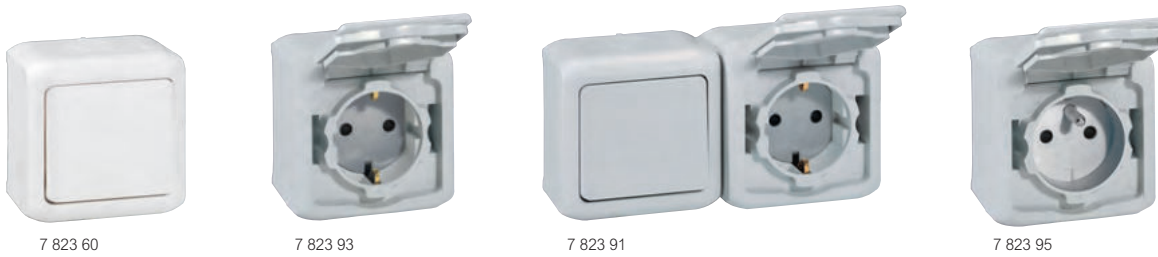

Forix™

IP 44 switches and socket outlets

Conform to IEC standard: switches IEC 60669-1 (01-2007), socket outlets IEC 60884-1 (07-2006)
 Mechanisms supplied complete with cover plates and plates
 Surface mounting - screw terminals
 2 finishes: White RAL R903 (Glossy finish); Grey RAL R735 (Glossy finish)
 Mechanisms with single large rocker become illuminated with lamp Cat.No. 7 823 98

Pack	Cat.Nos	Switches 10 AX - 250 V~
10	7 823 60	One-way switches <ul style="list-style-type: none"> <input type="radio"/> White <input type="radio"/> Grey
10	7 823 80	
10	7 823 63	Two-way switches <ul style="list-style-type: none"> <input type="radio"/> White <input type="radio"/> Grey
10	7 823 83	
10	7 823 62	2 gang one-way switches <ul style="list-style-type: none"> <input type="radio"/> White <input type="radio"/> Grey
10	7 823 82	
10	7 823 61	2 gang two-way switches <ul style="list-style-type: none"> <input type="radio"/> White <input type="radio"/> Grey
10	7 823 81	
10	7 823 66	Double pole switches <ul style="list-style-type: none"> <input type="radio"/> White <input type="radio"/> Grey
10	7 823 86	
10	7 823 65	Intermediate switches <ul style="list-style-type: none"> <input type="radio"/> White <input type="radio"/> Grey
10	7 823 85	
10	7 823 64	Push-buttons 6 A - 250 V~ <ul style="list-style-type: none"> <input type="radio"/> White <input type="radio"/> Grey
10	7 823 84	
5	7 823 79	Spare membrane glands <ul style="list-style-type: none"> <input type="radio"/> White <input type="radio"/> Grey
5	7 823 99	
50	7 823 98	Lamp 230 V - Consumption 3.4 mA