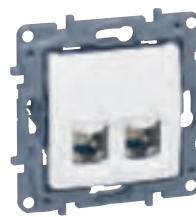

Niloé™

USB charging sockets

Mechanisms supplied with support frames and cover plates
To be equipped with plates (p. 749)
Fixing with screws or claws (supplied)
For installation in flush-mounting box depth 40 mm minimum
Supplied cordless

Pack	Cat.Nos	Double USB Type-A charging sockets
1	7 645 94	5 V - 3 A - 15 W For recharging portable device Surge protection > 1 kV Consumption in passive mode < 0.06 W Power supply AC/DC efficiency at highest Level (VI) 2x2.5 mm² screw terminals Class II SELV Supplied cordless Double USB sockets 2 modules For fast charging smartphones and tablet PC ○ White ● Ivory
1	7 646 94	
1	7 645 93	USB Type-C charging sockets Universal charger for smartphones and fast charging table PC Surge protection > 1 kV Consumption in passive mode < 0.07 W Power supply AC/DC efficiency at highest Level (VI) 2x2.5 mm² screw terminals Class II SELV Supplied cordless 2 modules Single 5 V - 1.5 A - 7.5 W ○ White
1	7 645 95	Double 5 V - 3 A - 15 W ○ White ● Ivory
1	7 646 95	
1	7 645 97	Double USB Type-A / USB Type-C charging sockets 5 V - 3 A - 15 W Surge protection > 1 kV Consumption in passive mode < 0.07 W Power supply AC/DC efficiency at highest Level (VI) 2x2.5 mm² screw terminals Class II SELV Supplied cordless 2 modules For fast charging smartphones and tablet PC ○ White ● Ivory
1	7 646 97	

Niloé™

RJ 45, telephone and loudspeaker sockets

7 645 76

Mechanisms supplied with support frames and cover plates
To be equipped with plates (p. 749)
Fixing with screws or claws (supplied)