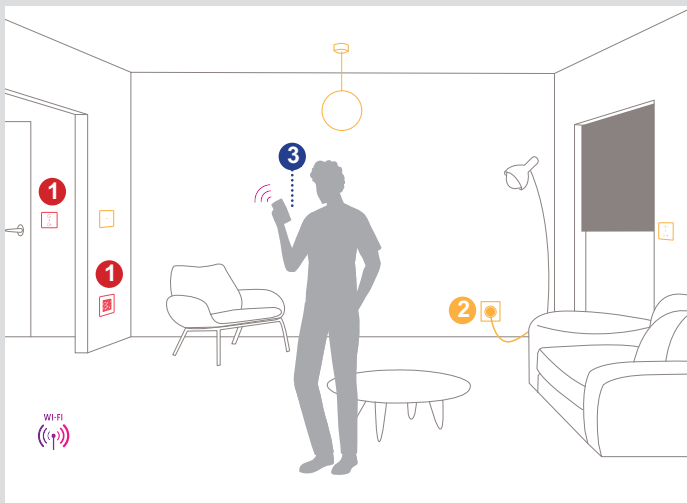

Mallia™ Senses with Netatmo

installation principle

Mallia™ Senses with Netatmo

connected light switches for system integrator

Principle of a connected installation

1 Step 1 : Starter pack

Zigbee/Wi-Fi gateway

Home/Away wireless master switch

2 Step 2 : Connected wired products and connected wireless products

Connected light switches

Connected British standard socket outlets

Wire your selected connected wired products.

Associate your connected wireless products.

3 Step 3 : Control your connected home

Pilot your home with your smartphone via Legrand's Home + Control App.

The App. is available from Google Play and App Store