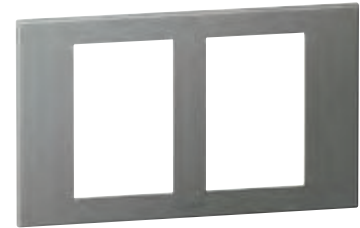

## Step 2: Connected products

Home + Control

5 742 56

5 742 68

5 751 60

5 712 13

Plate selection charts p. 594 to 597

Used to create your connected installation, require prior installation of a gateway pack for connected installation  
Conform to BS 1363-2 and IEC 60669-2-5  
Zigbee Certified Product

### British standard plates - 3 modules - 1-gang

Pack	Cat.Nos	Description
		<b>Suitable for 1-gang 2P+E connected British standard socket outlets</b>
5	5 751 60	<ul style="list-style-type: none"> <li>○ White</li> <li>● Soft Alu</li> <li>● Graphite</li> <li>● Magnesium</li> <li>● Champagne</li> <li>● Dark Bronze</li> <li>● Mirror White</li> <li>● Mirror Black</li> <li>● Brushed Metal - Stainless Steel</li> <li>● Brushed Metal - Gold Brass</li> <li>● Brushed Metal - Pink Champagne</li> <li>● Brushed Metal - Black</li> <li>● Reflective Metal - Stainless Steel</li> <li>● Reflective Metal - Black</li> <li>● Reflective Metal - Gold</li> <li>● Wood - Grey Oak</li> <li>● Signature - Cube</li> </ul>
5	5 713 03	
5	5 751 62	
5	5 713 13	
5	5 713 23	
5	5 713 33	
1	5 751 64	
1	5 751 63	
1	5 751 66	
1	5 761 80	
1	5 713 53	
1	5 713 43	
1	5 713 63	
1	5 713 83	
1	5 713 73	
1	5 713 93	
1	5 714 03	