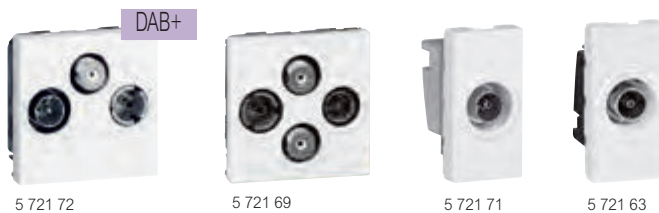

### telephone sockets

Support frame and plate selection charts **p. 594-603**

Mechanisms supplied with rocker plates, to be equipped with support frames (p. 585) and plates (p. 594-603)

Pack	Cat.Nos	<b>RJ 11 and RJ 12 sockets</b>
		Equipped with modular Jack connector with 1/4 turn terminal for fast connection (possible looping)
		<b>RJ 11 - 1 module</b> 4 contacts
10	5 723 00	○ White
10	5 728 00	● Magnesium
10	5 700 56	● Champagne
10	5 710 56	● Soft Alu
		<b>RJ 11 - 2 modules</b> 4 contacts
10	5 723 13	○ White
10	5 728 13	● Magnesium
10	5 726 83	● Champagne
10	5 726 82	● Soft Alu
		<b>RJ 12 - 2 modules</b> 6 contacts
10	5 723 12	○ White
10	5 728 12	● Magnesium
10	5 726 85	● Champagne
10	5 726 84	● Soft Alu
		<b>Telephone sockets</b>
		With IDC connection Conform to British Telecom
		<b>Single master - 2 modules</b>
10	5 723 10	○ White
10	5 728 10	● Magnesium
10	5 726 87	● Champagne
10	5 726 86	● Soft Alu
		<b>Single secondary - 1 module</b>
5	5 723 01	○ White
5	5 728 01	● Magnesium
5	5 726 89	● Champagne
5	5 726 88	● Soft Alu

### television sockets

Support frame and plate selection charts **p. 594-603**

Mechanisms supplied with rocker plates, to be equipped with support frames (p. 585) and plates (p. 594-603)

For Dvbt, Cablecast and satellite installation  
UHD TV quality compatible  
Classe A shielded star socket LTE ready (4G protected)  
Recommended coaxial cable: 17 VATCA  
Star cabling (1 socket = 1 cable to antenna, splitter or multiswitch)  
Visual check of the connection  
Meets EN 50083-4 and EN 50083-2 European directive