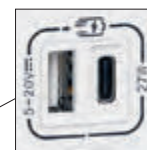

Mechanisms supplied with rocker plates, to be equipped with special plates
Support frame not needed

Pack	Cat.Nos	British standard socket outlets 13 A - 250 V~ with USB charger
		Conform to BS 1363-2
		1-gang single pole switched USB Type-A 3 A - 5 V_{DC} - 15 W Consumption in passive mode < 0.07 W
1	5 721 56A	○ White ● Magnesium ● Champagne ● Soft Alu
1	5 726 56A	
1	5 710 80A	
1	5 700 80A	
		1-gang single pole switched USB Type-C 18 W Fast charge feature: USB Type-C Power Delivery Consumption in passive mode < 0.07 W
1	5 721 29A	○ White ● Magnesium ● Champagne ● Soft Alu
1	5 726 29A	
1	5 722 29A	
1	5 722 49A	
		1-gang single pole unswitched USB Type-A 3 A - 5 V_{DC} - 15 W Consumption in passive mode < 0.07 W
1	5 721 58A	○ White ● Magnesium ● Champagne ● Soft Alu
1	5 726 58A	
1	5 710 82A	
1	5 700 82A	
		1-gang single pole unswitched USB Type-C 18 W Fast charge feature: USB Type-C Power Delivery Consumption in passive mode < 0.07 W
1	5 721 27A	○ White ● Magnesium ● Champagne ● Soft Alu
1	5 726 27A	
1	5 722 28A	
1	5 722 58A	
		2-gang single pole switched USB Type-A + Type-C 3 A - 5 V_{DC} - 15 W Consumption in passive mode < 0.07 W
1	5 721 42	○ White ● Magnesium ● Champagne ● Soft Alu
1	5 726 42	
1	5 710 81	
1	5 700 81	
		2-gang single pole switched USB Type-A + Type-C 27 W Fast charge feature: USB Type-C Power Delivery Consumption in passive mode < 0.07 W
1	5 722 86	○ White ● Magnesium ● Champagne ● Soft Alu
1	5 728 07	
1	5 700 85	
1	5 710 68	

Pack	Cat.Nos	Plates for British standard socket outlets - 13 A - 250 V~ with USB charger
		For 1-gang single pole switched USB Type-A 3 A - 5 V_{DC} - 15 W
5	5 751 11A	○ White ● Soft Alu ● Graphite ● Magnesium ● Champagne ● Dark Bronze ● Brushed Metal - Stainless Steel
5	5 751 34A	
5	5 751 33A	
5	5 751 35A	
5	5 751 36A	
5	5 751 37A	
1	5 751 12A	
		For 1-gang single pole switched USB Type-C 18 W
5	5 754 52	○ White ● Soft Alu ● Graphite ● Magnesium ● Champagne ● Dark Bronze ● Brushed Metal - Stainless Steel
5	5 754 53	
5	5 754 54	
5	5 754 55	
5	5 754 56	
5	5 754 57	
1	5 754 58	
		For 1-gang single pole unswitched USB Type-A 3 A - 5 V_{DC} - 15 W
5	5 751 13A	○ White ● Soft Alu ● Graphite ● Magnesium ● Champagne ● Dark Bronze ● Brushed Metal - Stainless Steel
5	5 751 89A	
5	5 751 88A	
5	5 751 93A	
5	5 751 94A	
5	5 751 95A	
1	5 751 14A	
		For 1-gang single pole unswitched USB Type-C 18 W
5	5 754 59	○ White ● Soft Alu ● Graphite ● Magnesium ● Champagne ● Dark Bronze ● Brushed Metal - Stainless Steel
5	5 754 61	
5	5 754 62	
5	5 754 63	
5	5 754 64	
5	5 754 65	
1	5 754 66	
		For 2-gang single pole switched USB Type-A + Type-C 3 A - 5 V_{DC} - 15 W
5	5 751 17	○ White ● Soft Alu ● Graphite ● Magnesium ● Champagne ● Dark Bronze ● Brushed Metal - Stainless Steel
5	5 751 52	
5	5 751 51	
5	5 751 53	
5	5 751 54	
5	5 751 55	
1	5 751 18	
		For 2-gang single pole switched USB Type-A + Type-C 27 W
5	5 754 37	○ White ● Soft Alu ● Graphite ● Magnesium ● Champagne ● Dark Bronze ● Brushed Metal - Stainless Steel
5	5 754 39	
5	5 754 40	
5	5 754 41	
5	5 754 42	
5	5 754 43	
1	5 754 38