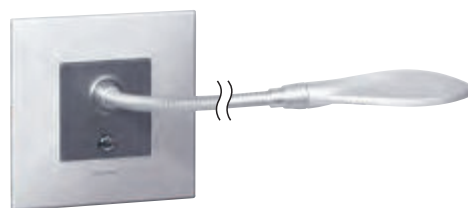

Arteor™

visual indication

5 722 21

5 727 26

5 724 52

5 722 67

Lamp used as a torch

5 727 57 + plate 5 713 02

Support frame and plate selection charts **p. 594-603**

Mechanisms supplied with square rocker plates, to be equipped with support frames (p. 585) and plates (p. 594 to 603)

Pack	Cat.Nos	Skirting lights
		For installation close to obstacles 2 modules
		Standard
		With LED 230 V~ - 0.2 or 1 W
1	5 722 21	○ White
1	5 740 82	● Magnesium
1	5 740 83	● Champagne
1	5 740 80	● Soft Alu
		With motion detector 100-240 V~
		With IR detection cell and LED
		When a person passes, the mechanism detects the presence and lights the obstacle
		The function is equipped with an audible signal that can be disengaged
1	5 722 26	○ White
1	5 727 26	● Magnesium
1	5 729 45	● Champagne
1	5 729 44	● Soft Alu
		Self-contained plug-in lights
		230 V~ power supply
		In the event of a mains failure, the lamp lights up automatically
		When removed from its socket, the lamp lights up automatically and can be used as a torch (with O/I button)
		Lamp can be removed simply by pushing
		Standby power: 24 hrs in use
1	5 722 67	○ Transparent

Pack	Cat.Nos	Reading lights
		Fitted with maintenance-free LEDs
		LED colours: 3000 K (neutral white)
		230 V~ power supply - energy class A
		Screw terminals
		For installation in the bedhead
		Offers directional lighting
		Equipped with a flexible cable so the head can swivel
		Built-in dimmer
		Consumption 3.3 W
		Luminous flux 110 lumen (equivalent to 15 W incandescent)
		Service life 40000 hours
		For installation in box depth 40 mm min.
		2 modules
		Square version
1	5 722 57	○ White
1	5 727 57	● Magnesium