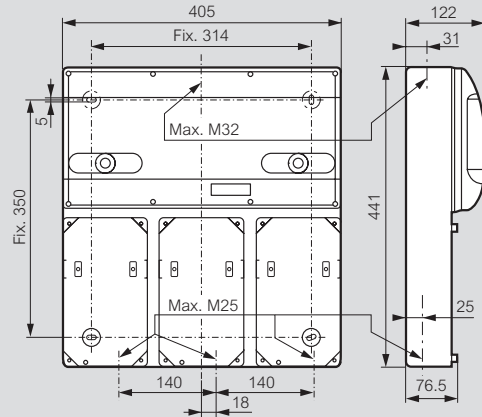

Cat.No 0 577 06