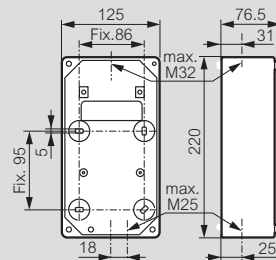

P 17 Tempra combined units to be composed

Dimensions

Foldable frame
Cat.No 0 577 43

Bases

Cable glands are not supplied

Entries to drill

Cat.No 0 589 38

Cat.No 0 577 05

Cat.No 0 577 06

Cat.No 0 577 03

Cat.No 0 577 04

Surface mounting boxes

Cat.No 0 577 10

Cat.No 0 577 11