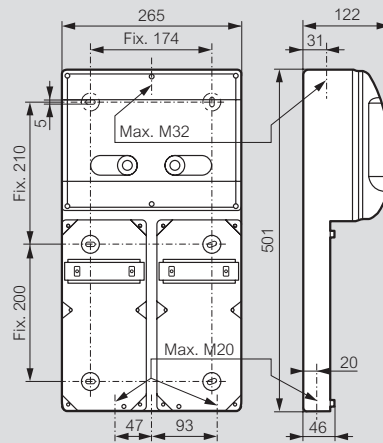

P 17 Tempra combined units to be composed

Dimensions

Foldable frame
Cat.No 0 577 43

Bases

Cable glands are not supplied

Entries to drill

Cat.No 0 589 38

Cat.No 0 577 05

Cat.No 0 577 06

Cat.No 0 577 03

Cat.No 0 577 04

Surface mounting boxes

Cat.No 0 577 10

Cat.No 0 577 11