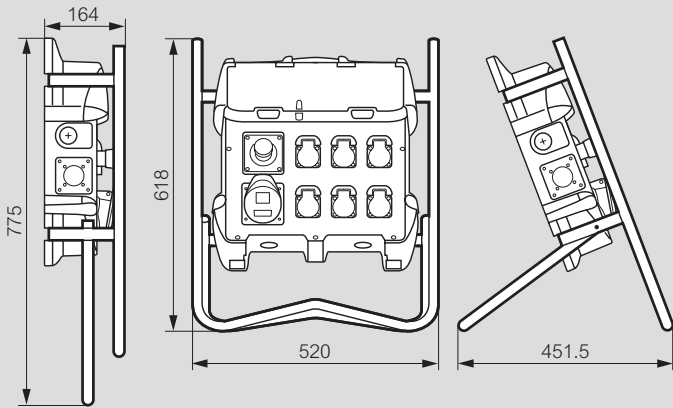

P 17 Tempra combined units to be composed

Dimensions

Foldable frame
Cat.No 0 577 43

Bases

Cable glands are not supplied

Entries to drill

Cat.No 0 589 38

Cat.No 0 577 05

Cat.No 0 577 06

Cat.No 0 577 03

Cat.No 0 577 04

Surface mounting boxes

Cat.No 0 577 10

Cat.No 0 577 11