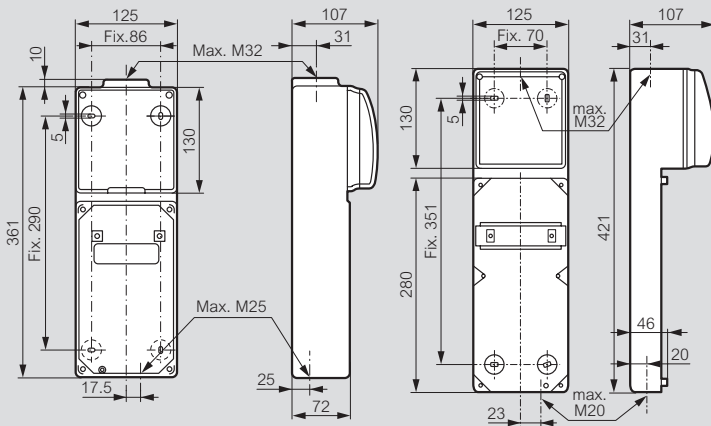

P 17 Tempra combined units to be composed

Dimensions

Foldable frame
Cat.No 0 577 43

Bases

Cable glands are not supplied

Entries to drill

Cat.No 0 589 38

Cat.No 0 577 05

Cat.No 0 577 06

Cat.No 0 577 03

Cat.No 0 577 04

Surface mounting boxes

Cat.No 0 577 10

Cat.No 0 577 11