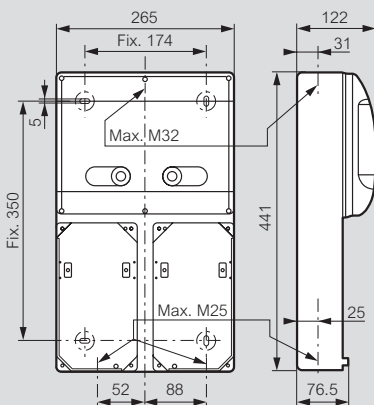

P 17 Tempra combined units to be composed

Dimensions

Foldable frame
Cat.No 0 577 43

Bases

Cable glands are not supplied

Entries to drill

Cat.No 0 589 38

Cat.No 0 577 05