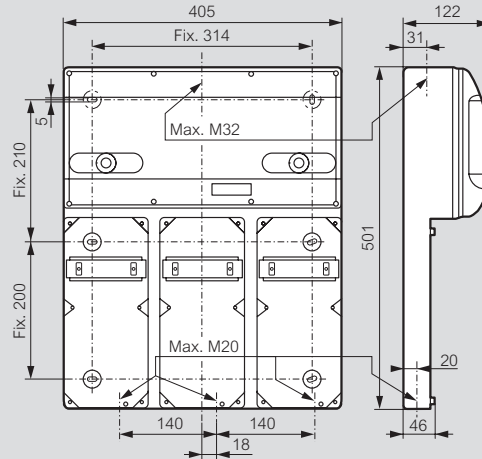

P 17 Tempra combined units to be composed

Dimensions

Foldable frame
Cat.No 0 577 43

Bases

Cable glands are not supplied

Entries to drill

Cat.No 0 589 38

Cat.No 0 577 05

Cat.No 0 577 06

Cat.No 0 577 03

Cat.No 0 577 04

Surface mounting boxes

Cat.No 0 577 10

Cat.No 0 577 11