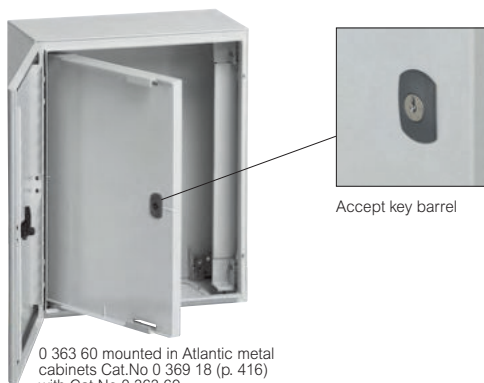

IP 68 CABLE GLANDS

Quick, simple & hermetic tightening cable glands

A wide range of ISO and PG plastic or metal cable glands, able to ensure the protection and clamping of cables and perfectly adapted to industrial environments and applications.

IP 68 metal cable glands

See p. 445

Grey RAL 7001 IP 68 plastic cable glands supplied with locking nuts

See p. 446

Black RAL 9011 IP 68 plastic cable glands supplied without locking nuts

See p. 446

Atlantic, Atlantic stainless steel and Marina cabinets internal doors

0 363 60 mounted in Atlantic metal cabinets Cat.No 0 369 18 (p. 416) with Cat.No 0 363 69

Cabinet and equipment selection chart p. 414-415

Pack	Cat.Nos	Insulating internal doors RAL 7035		
		For direct routing in Marina and Atlantic stainless steel cabinets, with Cat.No 0 363 69 in Atlantic metal cabinets IP XXB Polyester fiber glass reinforced, height 4 mm Self-extinguishing 960°C acc. to IEC EN 60695-2-11 Grid lines integrated on back Centre marking on front Adjustable distance between cabinet door and internal door: 42 to 50 mm for Atlantic cabinets, more than 100 mm for Marina cabinets Right or left opening, captive hinge pins Double bar key: 1 key for 400 to 600 mm height, 2 keys for height from 700 mm Take key barrels and other barrels		
		For cabinets Height x Width(mm)	Dim. (mm) Height x Width	Usable dim. (mm) Height x Width
1	0 363 59	400 x 300	341 x 236	306 x 205
1	0 363 60	500 x 400	441 x 336	406 x 270
1	0 363 61	600 x 400	541 x 336	505 x 270
1	0 363 62	700 x 500	642 x 436	500 x 360
1	0 363 63	800 x 600	742 x 536	600 x 460
1	0 363 64	1000 x 800	942 x 736	800 x 660
1	0 363 65	1200 x 800	942 x 736	800 x 660