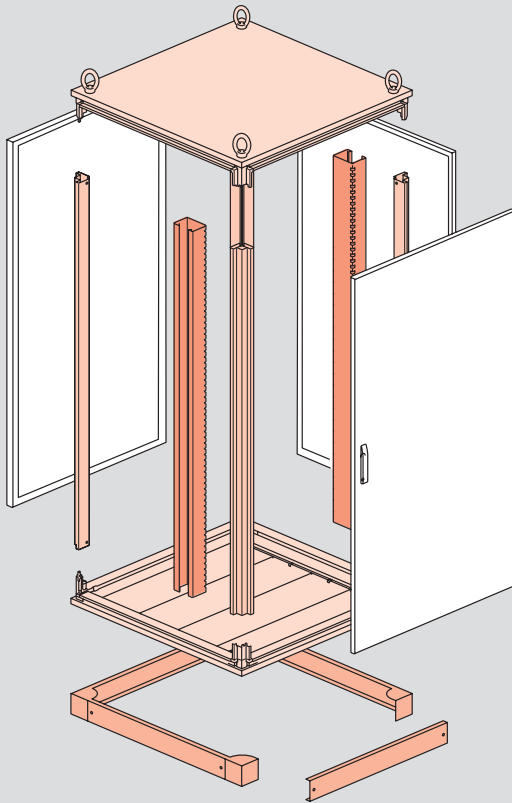

XL³ 4000

modular distribution enclosures

Installation principle

- Roof base
- Structural uprights
- Intermediate structural uprights
- Rear and side panels
- Plinths

Dimensions

External dimensions (mm)