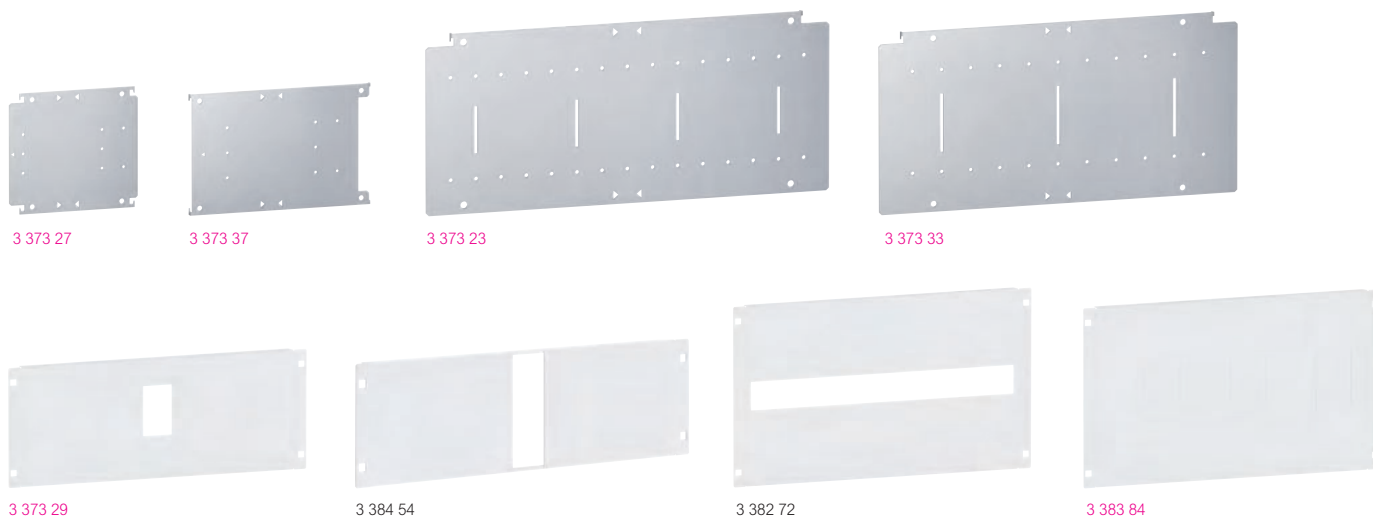

# XL<sup>3</sup> S 4000

equipment for mounting DPX<sup>3</sup> 160/250 on a plate

Selection chart p. 344 to 353  
Installation principle p. 368

Pack	Cat.Nos	Fixing plates for DPX <sup>3</sup> 160/250 horizontal mounting on crosspieces
1	3P/4P 3 373 27	<b>DPX<sup>3</sup> 160</b> For 24 or 36-module enclosure
1	3 373 37	<b>DPX<sup>3</sup> 250</b> For 24 and 36-module enclosure
<b>Fixing plates for DPX<sup>3</sup> 160/250 - vertical mounting on crosspieces</b>		
For devices with or without e.l.c.b and with or without rotary or motor-driven handle		
1	3P/4P 3 373 21	<b>DPX<sup>3</sup> 160 without e.l.c.b</b> For 16-module enclosure
1	3 373 23	For 24-module enclosure
1	3 373 25	For 36-module enclosure
1	4P 3 373 22	<b>DPX<sup>3</sup> 160 with e.l.c.b</b> For 16-module enclosure
1	3 373 24	For 24-module enclosure
1	3 373 26	For 36-module enclosure
1	3P/4P 3 373 31	<b>DPX<sup>3</sup> 250 without e.l.c.b</b> For 16-module enclosure
1	3 373 33	For 24-module enclosure
1	3 373 35	For 36-module enclosure
1	4P 3 373 32	<b>DPX<sup>3</sup> 250 with e.l.c.b</b> For 16-module enclosure
1	3 373 34	For 24-module enclosure
1	3 373 36	For 36-module enclosure
1	3P/4P 3 373 28	<b>DPX<sup>3</sup> 160/250 transfer switch with or without e.l.c.b</b> For 24 and 36-module enclosure