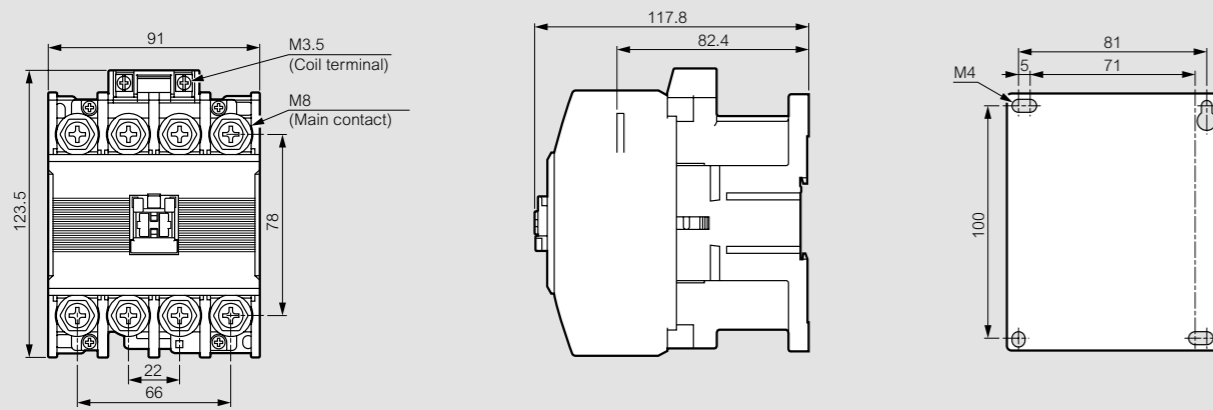

4-pole contactors CTX³

dimensions

CTX³ 4P 40 A

CTX³ 4P 420 A and 500 A

CTX³ 4P 60 A

CTX³ 4P 750 A and 900 A

CTX³ 4P 100 A and 135 A

CTX³ 4P 165 A, 250 A and 330 A