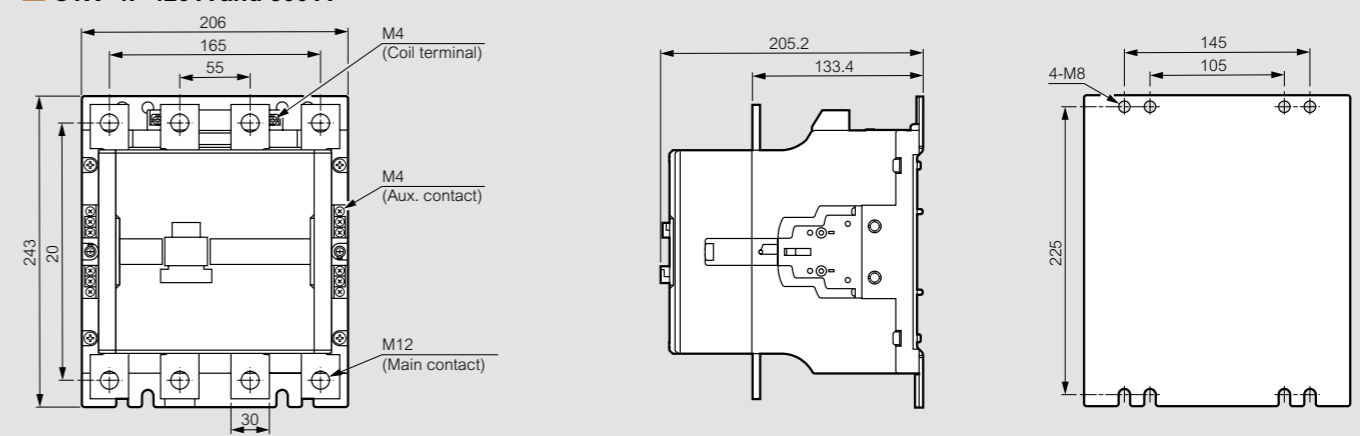

4-pole contactors CTX³

dimensions

CTX³ 4P 40 A

CTX³ 4P 420 A and 500 A

CTX³ 4P 60 A

CTX³ 4P 750 A and 900 A

CTX³ 4P 100 A and 135 A

CTX³ 4P 165 A, 250 A and 330 A