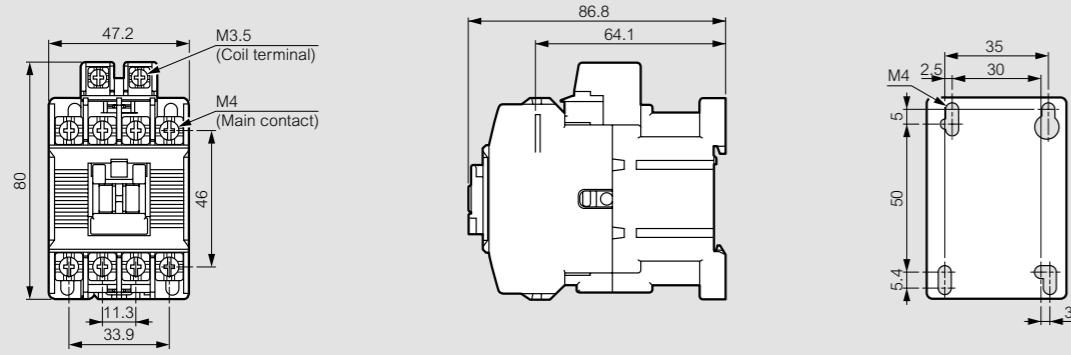

4-pole contactors CTX³

dimensions

CTX³ 4P 40 A

CTX³ 4P 420 A and 500 A

CTX³ 4P 60 A

CTX³ 4P 750 A and 900 A

CTX³ 4P 100 A and 135 A

CTX³ 4P 165 A, 250 A and 330 A