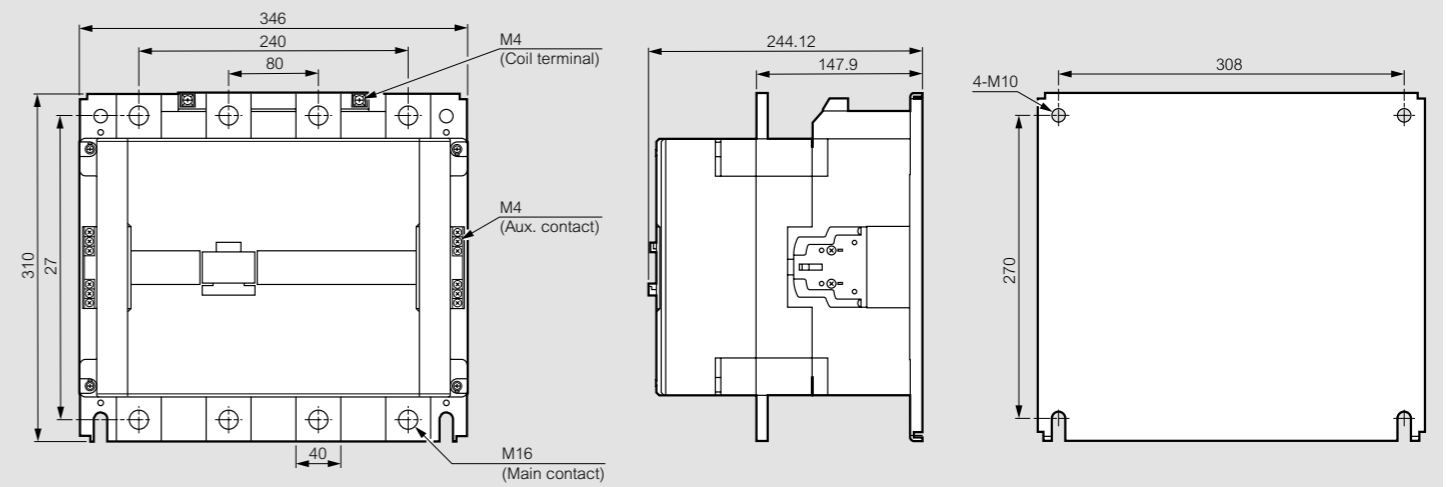

4-pole contactors CTX³

dimensions

CTX³ 4P 40 A

CTX³ 4P 420 A and 500 A

CTX³ 4P 60 A

CTX³ 4P 750 A and 900 A

CTX³ 4P 100 A and 135 A

CTX³ 4P 165 A, 250 A and 330 A