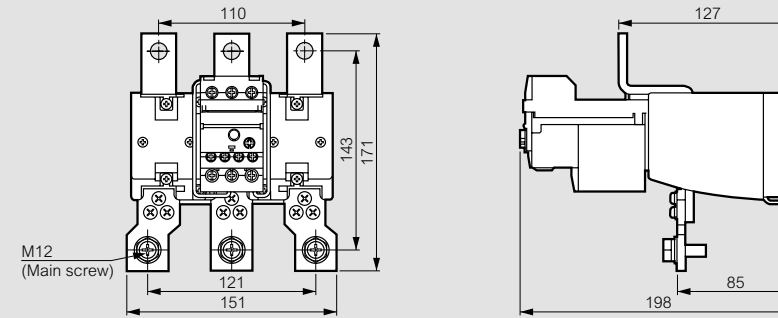

Thermal relays RTX³ - screw type terminals

dimensions

RTX³ 40

RTX³ 225

RTX³ 65

RTX³ 400

RTX³ 100

RTX³ 800

RTX³ 150

RTX³ tripping curves
see technical sheets