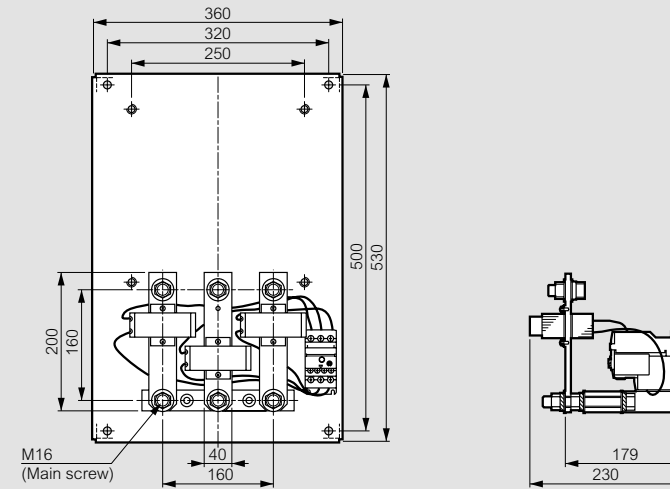

Thermal relays RTX³ - screw type terminals

dimensions

RTX³ 40

RTX³ 225

RTX³ 65

RTX³ 400

RTX³ 100

RTX³ 800

RTX³ 150

RTX³ tripping curves
see technical sheets