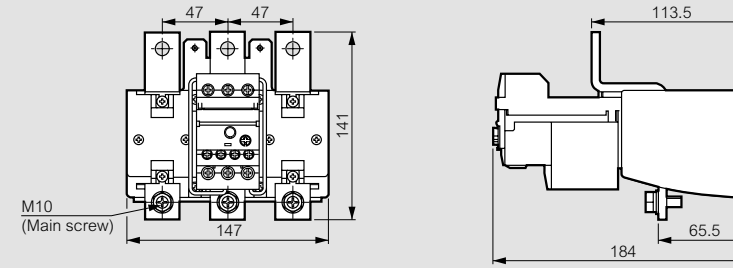

Thermal relays RTX³ - screw type terminals

dimensions

RTX³ 40

RTX³ 225

RTX³ 65

RTX³ 400

RTX³ 100

RTX³ 800

RTX³ 150

RTX³ tripping curves
see technical sheets