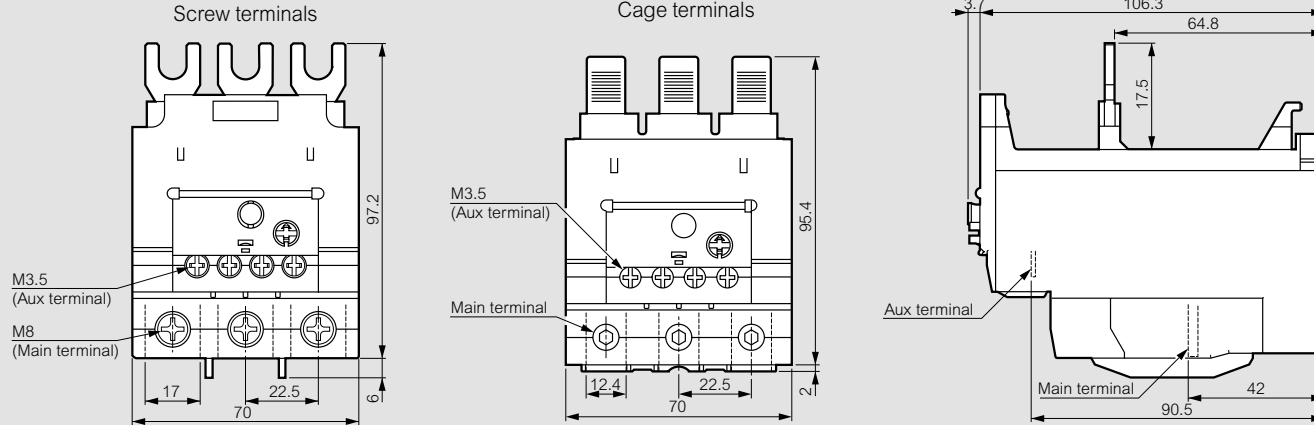

Thermal relays RTX³ - screw type terminals

dimensions

RTX³ 40

RTX³ 225

RTX³ 65

RTX³ 400

RTX³ 100

RTX³ 800

RTX³ 150

RTX³ tripping curves
see technical sheets