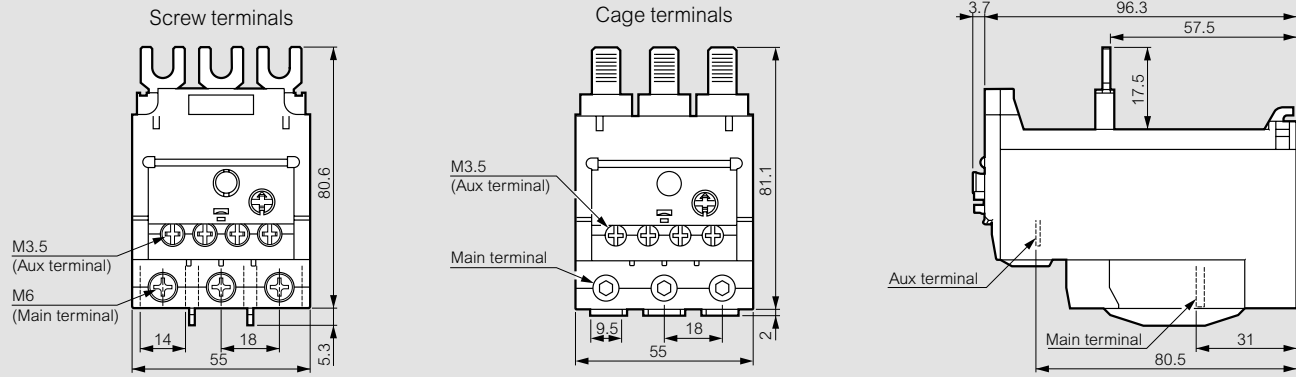

Thermal relays RTX³ - screw type terminals

dimensions

RTX³ 40

RTX³ 225

RTX³ 65

RTX³ 400

RTX³ 100

RTX³ 800

RTX³ 150

RTX³ tripping curves
see technical sheets