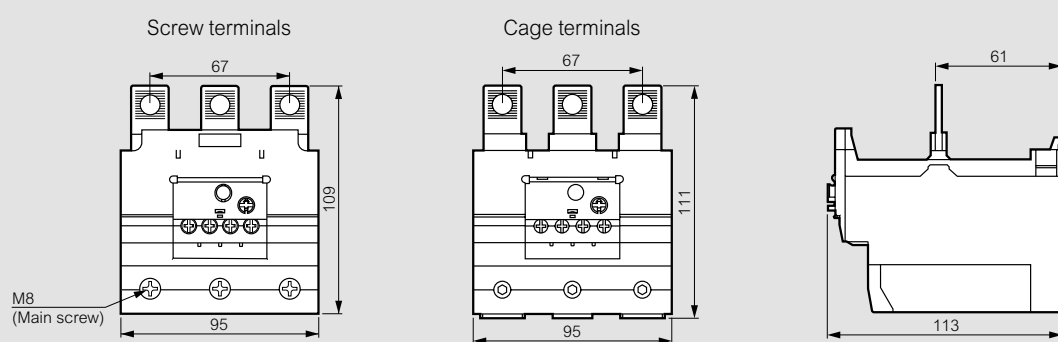

Thermal relays RTX³ - screw type terminals

dimensions

RTX³ 40

RTX³ 225

RTX³ 65

RTX³ 400

RTX³ 100

RTX³ 800

RTX³ 150

RTX³ tripping curves
see technical sheets