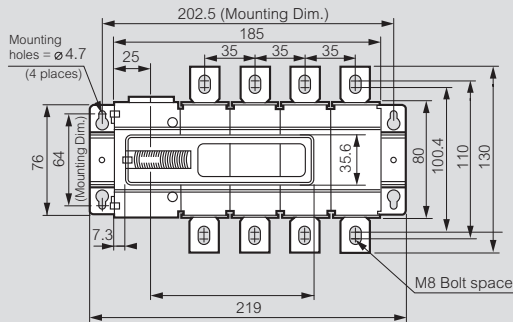

DSX switch-disconnectors and transfer switching equipment

fixing on plate

Dimensions (mm)

Switch-disconnectors

Frame 1, 3-pole Cat.Nos 4 240 10/11/12

Frame 1, 4P Cat.Nos 4 240 13/14/15

Frame 2, 3-pole Cat.Nos 4 240 20/21/22