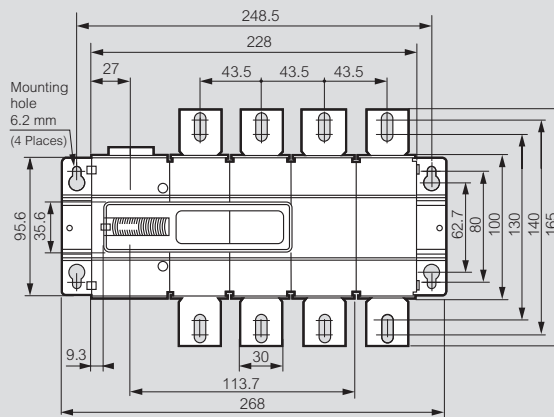

Frame 2, 4P Cat.Nos 4 240 23/24/25