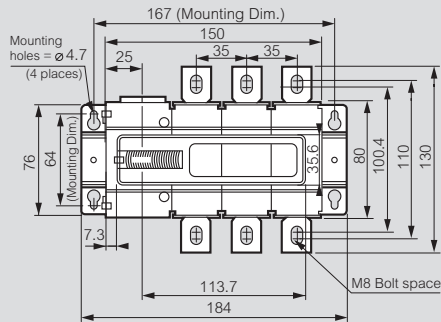

DSX switch-disconnectors and transfer switching equipment

fixing on plate

Dimensions (mm)

Switch-disconnectors

Frame 1, 3-pole Cat.Nos 4 240 10/11/12

Frame 1, 4P Cat.Nos 4 240 13/14/15

Frame 2, 3-pole Cat.Nos 4 240 20/21/22