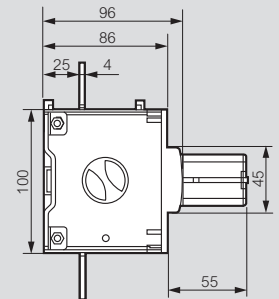

Frame 2, 4P Cat.Nos 4 240 23/24/25