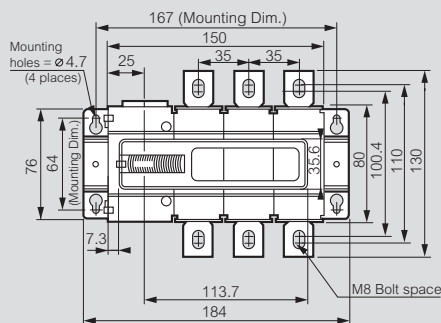

Transfer switching equipment

Frame 1, 3-pole, Cat.Nos 4 241 10/11/12