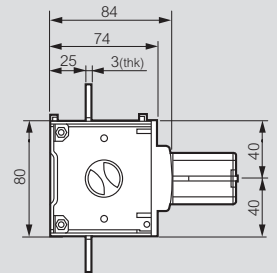

DSX switch-disconnectors and transfer switching equipment

fixing on plate

Dimensions (mm)

Switch-disconnectors

Frame 1, 3-pole Cat.Nos 4 240 10/11/12

Frame 1, 4P Cat.Nos 4 240 13/14/15

Frame 2, 3-pole Cat.Nos 4 240 20/21/22