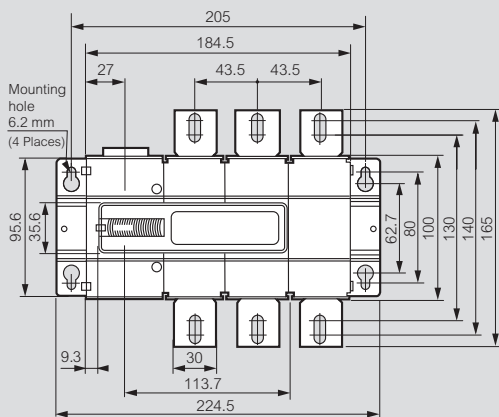

DSX switch-disconnectors and transfer switching equipment

fixing on plate

Dimensions (mm)

Switch-disconnectors

Frame 1, 3-pole Cat.Nos 4 240 10/11/12

Frame 1, 4P Cat.Nos 4 240 13/14/15

Frame 2, 3-pole Cat.Nos 4 240 20/21/22