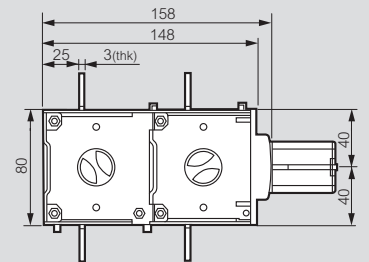

DSX switch-disconnectors and transfer switching equipment

fixing on plate

Dimensions (mm)

Switch-disconnectors

Frame 1, 3-pole Cat.Nos 4 240 10/11/12

Frame 1, 4P Cat.Nos 4 240 13/14/15

Frame 2, 3-pole Cat.Nos 4 240 20/21/22

Frame 2, 4P Cat.Nos 4 240 23/24/25

Transfer switching equipment

Frame 1, 3-pole, Cat.Nos 4 241 10/11/12

Frame 1, 4-pole, Cat.Nos 4 241 13/14/15

Frame 2, 3-pole, Cat.Nos 4 241 20/21/22

Frame 2, 4-pole, Cat.Nos 4 241 23/24/25