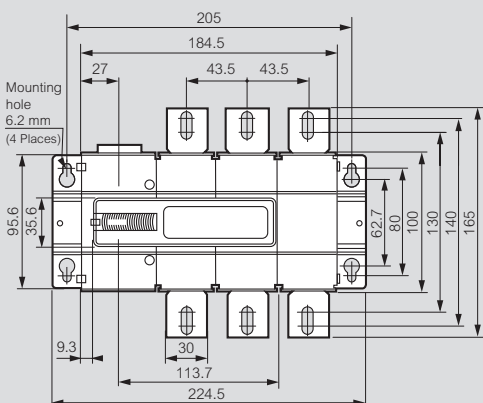

DSX switch-disconnectors and transfer switching equipment

fixing on plate

Dimensions (mm)

Switch-disconnectors

Frame 1, 3-pole Cat.Nos 4 240 10/11/12

Frame 1, 4P Cat.Nos 4 240 13/14/15

Frame 2, 3-pole Cat.Nos 4 240 20/21/22

Frame 2, 4P Cat.Nos 4 240 23/24/25

Transfer switching equipment

Frame 1, 3-pole, Cat.Nos 4 241 10/11/12

Frame 1, 4-pole, Cat.Nos 4 241 13/14/15

Frame 2, 3-pole, Cat.Nos 4 241 20/21/22

Frame 2, 4-pole, Cat.Nos 4 241 23/24/25