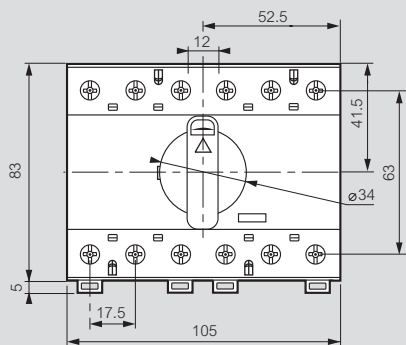

Transfer switching equipment

Frame 1, 3-pole, Cat.Nos 4 241 00/01/02