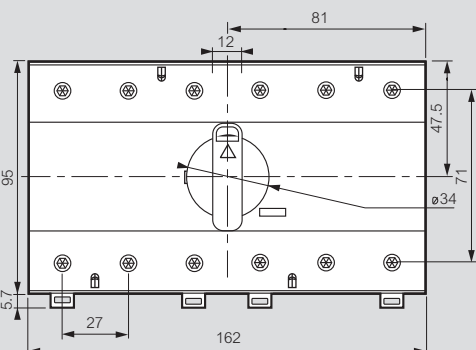

## ■ Dimensions (mm)

### Transfer switching equipment

Frame 1, 3-pole, Cat.Nos 4 241 00/01/02

Frame 1, 4-pole, Cat.Nos 4 241 06/07/08

Frame 2, 3-pole, Cat.Nos 4 241 03/04/05

Frame 2, 4-pole, Cat.Nos 4 241 09/46/47