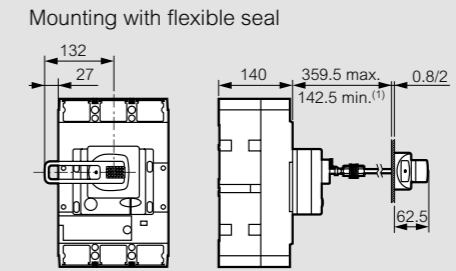

DPX³ 1600

■ Dimensions

Fixed version, front terminals

Fixed version, rear terminals

Draw-out version, front terminals

Draw-out version, rear terminals

Terminal shields

Rotary handle-direct on DPX³

Rotary vari-depth handle on door

1: 75 mm without mechanical system