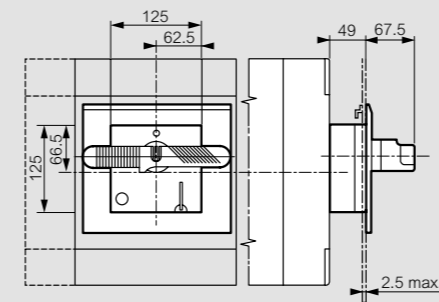

DPX³ 1600

■ Dimensions

Fixed version, front terminals

Fixed version, rear terminals

Draw-out version, front terminals

Draw-out version, rear terminals

Terminal shields

Rotary handle-direct on DPX³

Rotary vari-depth handle on door

1: 75 mm without mechanical system