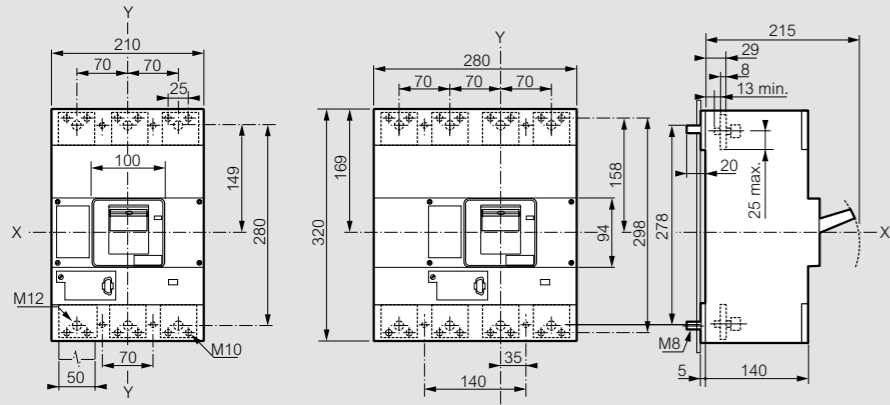

DPX³ 1600

■ Dimensions

Fixed version, front terminals

Fixed version, rear terminals

Draw-out version, front terminals

Draw-out version, rear terminals

Terminal shields

Rotary handle-direct on DPX³

Rotary vari-depth handle on door

1: 75 mm without mechanical system