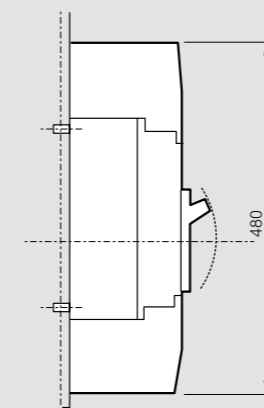

DPX³ 1600

■ Dimensions

Fixed version, front terminals

Fixed version, rear terminals

Draw-out version, front terminals

Draw-out version, rear terminals

Terminal shields

Rotary handle-direct on DPX³

Rotary vari-depth handle on door

1: 75 mm without mechanical system