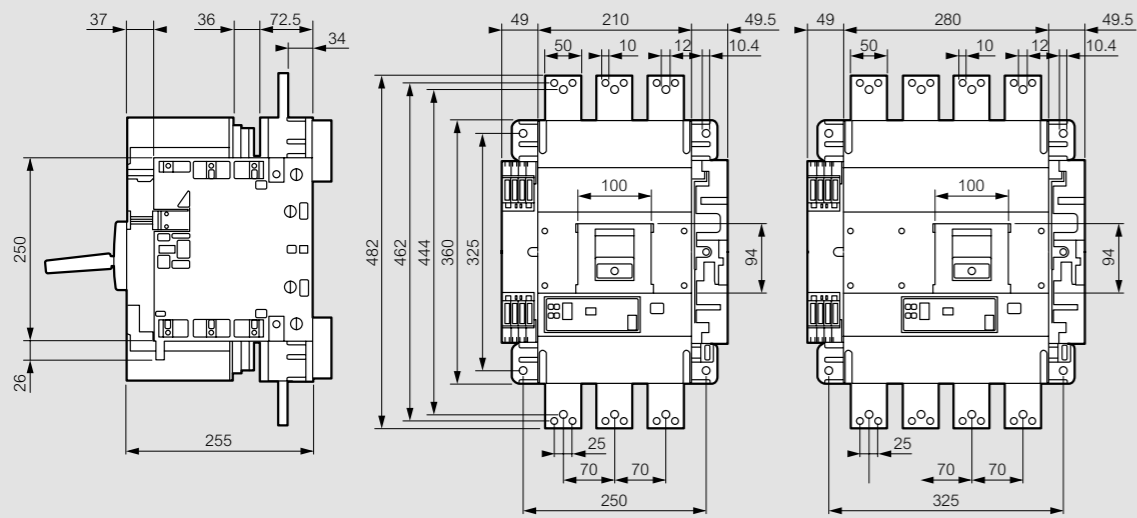

DPX³ 1600

■ Dimensions

Fixed version, front terminals

Fixed version, rear terminals

Draw-out version, front terminals

Draw-out version, rear terminals

Terminal shields

Rotary handle-direct on DPX³

Rotary vari-depth handle on door

1: 75 mm without mechanical system