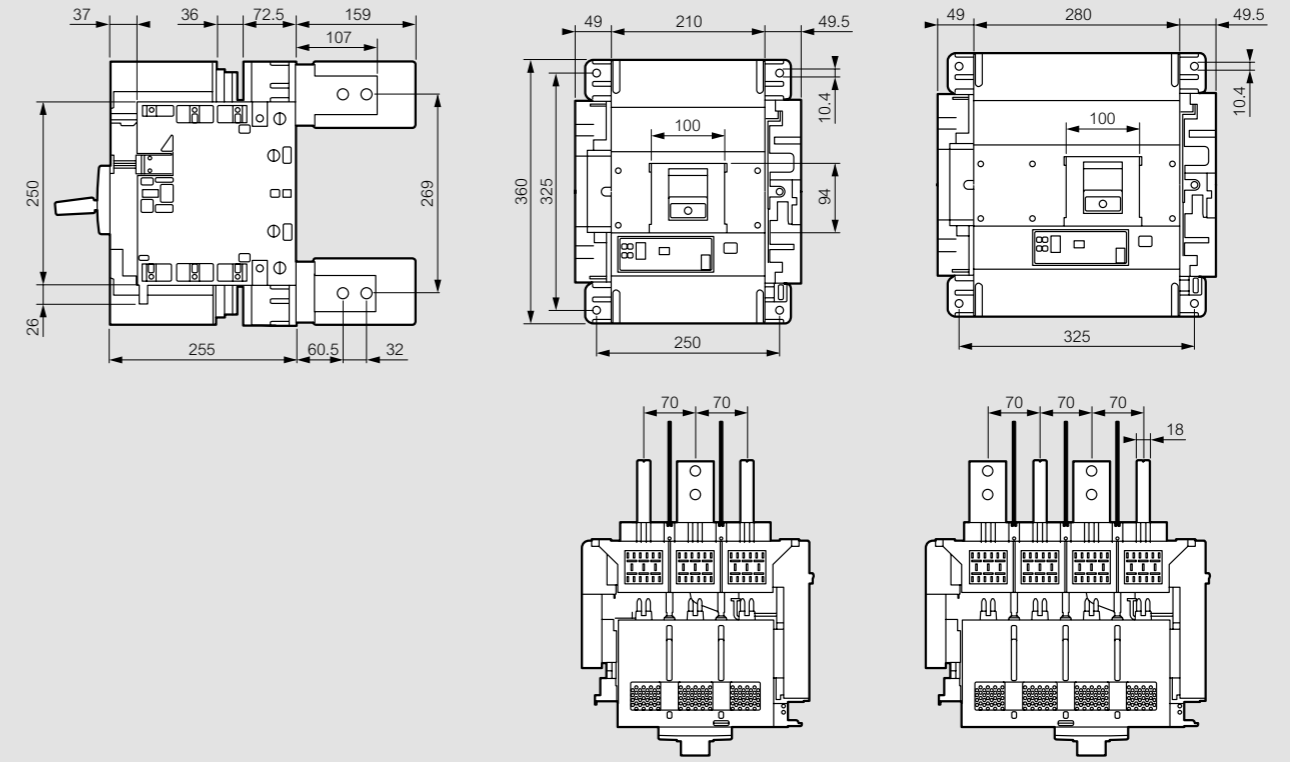

DPX³ 1600

■ Dimensions

Fixed version, front terminals

Fixed version, rear terminals

Draw-out version, front terminals

Draw-out version, rear terminals

Terminal shields

Rotary handle-direct on DPX³

Rotary vari-depth handle on door

1: 75 mm without mechanical system