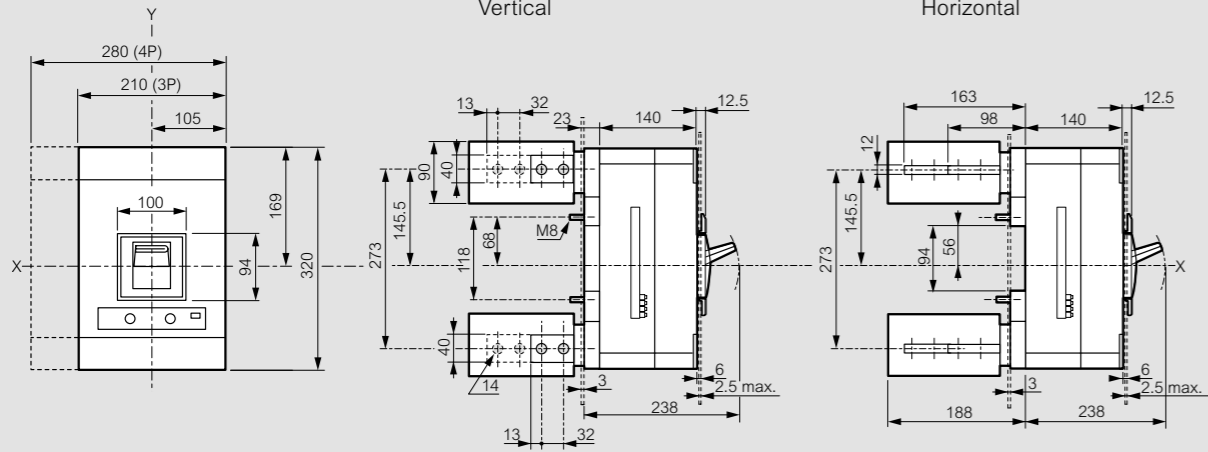

DPX³ 1600

■ Dimensions

Fixed version, front terminals

Fixed version, rear terminals

Draw-out version, front terminals

Draw-out version, rear terminals

Terminal shields

Rotary handle-direct on DPX³

Rotary vari-depth handle on door

1: 75 mm without mechanical system