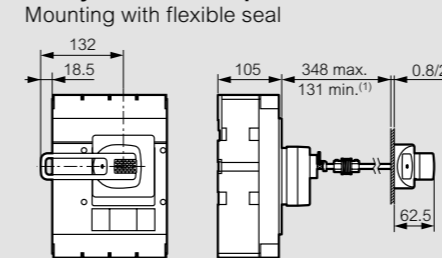

DPX<sup>3</sup> 630

■ Dimensions

Fixed version, front terminals

Fixed version with earth leakage module mounted underneath

Plug-in version, front terminals

Plug-in version, rear terminals

Draw-out version, front terminals

Draw-out version, rear terminals

Rotary handle-direct on DPX<sup>3</sup>

Terminal shields

	A (mm)
DPX 630	390
DPX 630 + earth leakage module	542

Rotary handle-vari-depth handle on door

1: 75 mm without mechanical system