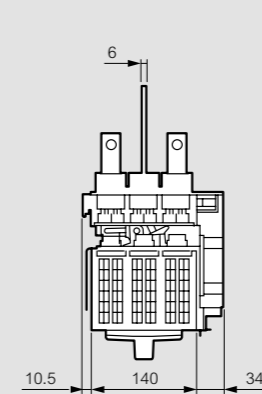

DPX<sup>3</sup> 630

■ Dimensions

Fixed version, front terminals

Fixed version with earth leakage module mounted underneath

Plug-in version, front terminals

Plug-in version, rear terminals

Draw-out version, front terminals

Draw-out version, rear terminals

Rotary handle-direct on DPX<sup>3</sup>

Terminal shields

	A (mm)
DPX 630	390
DPX 630 + earth leakage module	542

Rotary handle-vari-depth handle on door

1: 75 mm without mechanical system