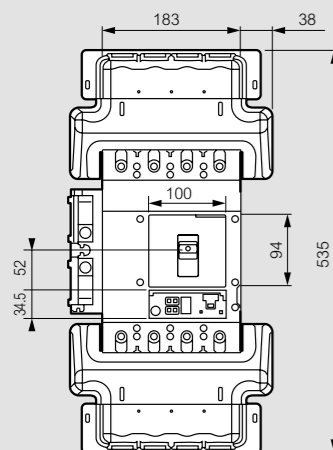

DPX<sup>3</sup> 630

■ Dimensions

Fixed version, front terminals

Fixed version with earth leakage module mounted underneath

Plug-in version, front terminals

Plug-in version, rear terminals

Draw-out version, front terminals

Draw-out version, rear terminals

Rotary handle-direct on DPX<sup>3</sup>

Terminal shields

	A (mm)
DPX 630	390
DPX 630 + earth leakage module	542

Rotary handle-vari-depth handle on door

1: 75 mm without mechanical system