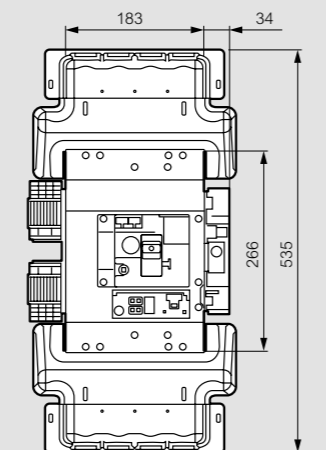

DPX<sup>3</sup> 630

■ Dimensions

Fixed version, front terminals

Fixed version with earth leakage module mounted underneath

Plug-in version, front terminals

Plug-in version, rear terminals

Draw-out version, front terminals

Draw-out version, rear terminals

Rotary handle-direct on DPX<sup>3</sup>

Terminal shields

	A (mm)
DPX 630	390
DPX 630 + earth leakage module	542

Rotary handle-vari-depth handle on door

1: 75 mm without mechanical system