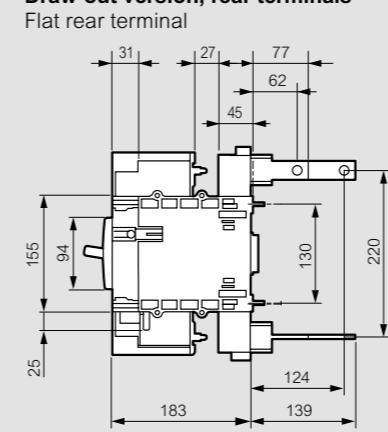

DPX<sup>3</sup> 630

■ Dimensions

Fixed version, front terminals

Fixed version with earth leakage module mounted underneath

Plug-in version, front terminals

Plug-in version, rear terminals

Draw-out version, front terminals

Draw-out version, rear terminals

Rotary handle-direct on DPX<sup>3</sup>

Terminal shields

	A (mm)
DPX 630	390
DPX 630 + earth leakage module	542

Rotary handle-vari-depth handle on door

1: 75 mm without mechanical system