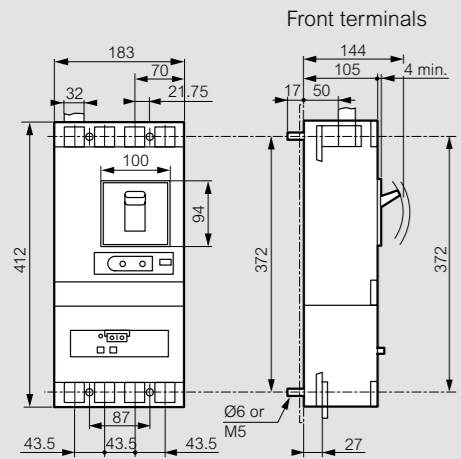

DPX<sup>3</sup> 630

■ Dimensions

Fixed version, front terminals

Fixed version with earth leakage module mounted underneath

Plug-in version, front terminals

Plug-in version, rear terminals

Draw-out version, front terminals

Draw-out version, rear terminals

Rotary handle-direct on DPX<sup>3</sup>

Terminal shields

	A (mm)
DPX 630	390
DPX 630 + earth leakage module	542

Rotary handle-vari-depth handle on door

1: 75 mm without mechanical system