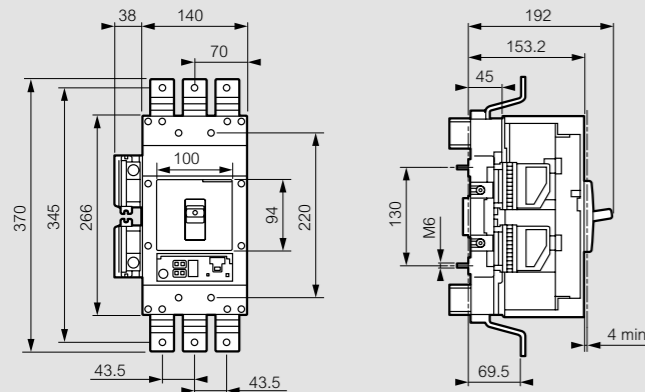

DPX<sup>3</sup> 630

■ Dimensions

Fixed version, front terminals

Fixed version with earth leakage module mounted underneath

Plug-in version, front terminals

Plug-in version, rear terminals

Draw-out version, front terminals

Draw-out version, rear terminals

Rotary handle-direct on DPX<sup>3</sup>

Terminal shields

	A (mm)
DPX 630	390
DPX 630 + earth leakage module	542

Rotary handle-vari-depth handle on door

1: 75 mm without mechanical system