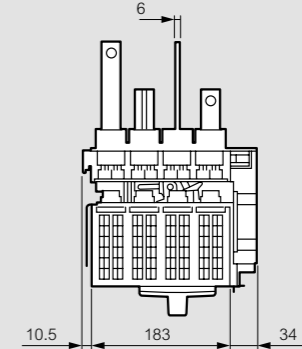

DPX<sup>3</sup> 630

■ Dimensions

Fixed version, front terminals

Fixed version with earth leakage module mounted underneath

Plug-in version, front terminals

Plug-in version, rear terminals

Draw-out version, front terminals

Draw-out version, rear terminals

Rotary handle-direct on DPX<sup>3</sup>

Terminal shields

	A (mm)
DPX 630	390
DPX 630 + earth leakage module	542

Rotary handle-vari-depth handle on door

1: 75 mm without mechanical system