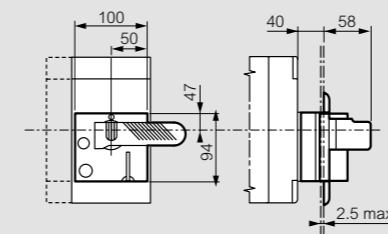

DPX<sup>3</sup> 630

■ Dimensions

Fixed version, front terminals

Fixed version with earth leakage module mounted underneath

Plug-in version, front terminals

Plug-in version, rear terminals

Draw-out version, front terminals

Draw-out version, rear terminals

Rotary handle-direct on DPX<sup>3</sup>

Terminal shields

	A (mm)
DPX 630	390
DPX 630 + earth leakage module	542

Rotary handle-vari-depth handle on door

1: 75 mm without mechanical system