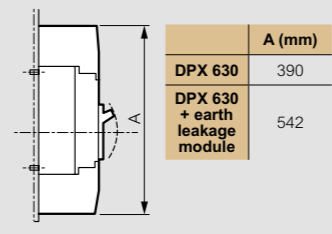

DPX<sup>3</sup> 630

■ Dimensions

Fixed version, front terminals

Fixed version with earth leakage module mounted underneath

Plug-in version, front terminals

Plug-in version, rear terminals

Draw-out version, front terminals

Draw-out version, rear terminals

Rotary handle-direct on DPX<sup>3</sup>

Terminal shields

	A (mm)
DPX 630	390
DPX 630 + earth leakage module	542

Rotary handle-vari-depth handle on door

1: 75 mm without mechanical system