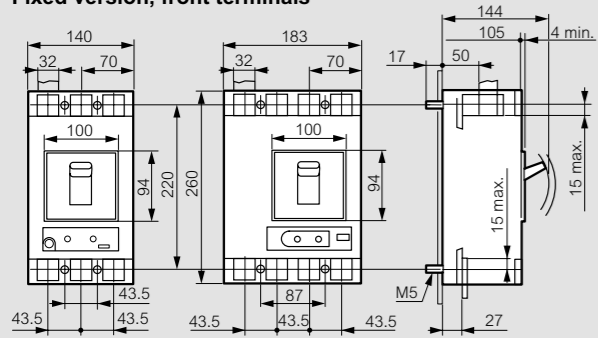

DPX<sup>3</sup> 630

■ Dimensions

Fixed version, front terminals

Fixed version with earth leakage module mounted underneath

Plug-in version, front terminals

Plug-in version, rear terminals

Draw-out version, front terminals

Draw-out version, rear terminals

Rotary handle-direct on DPX<sup>3</sup>

Terminal shields

	A (mm)
DPX 630	390
DPX 630 + earth leakage module	542

Rotary handle-vari-depth handle on door

1: 75 mm without mechanical system