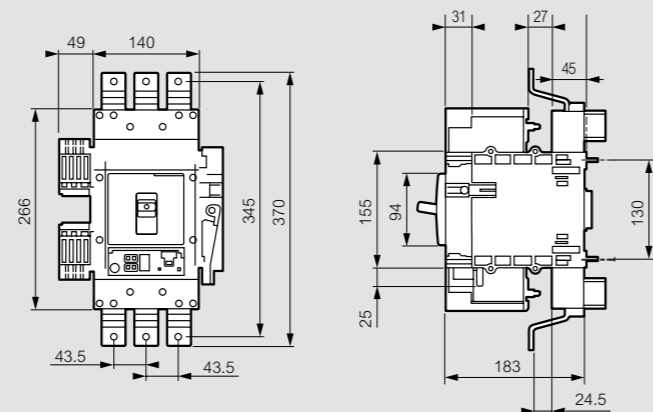

DPX<sup>3</sup> 630

■ Dimensions

Fixed version, front terminals

Fixed version with earth leakage module mounted underneath

Plug-in version, front terminals

Plug-in version, rear terminals

Draw-out version, front terminals

Draw-out version, rear terminals

Rotary handle-direct on DPX<sup>3</sup>

Terminal shields

	A (mm)
DPX 630	390
DPX 630 + earth leakage module	542

Rotary handle-vari-depth handle on door

1: 75 mm without mechanical system