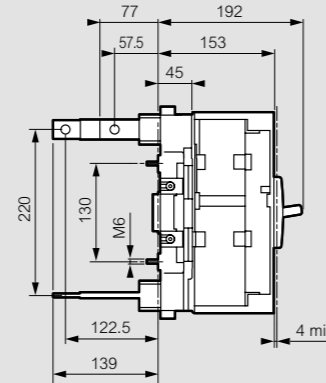

DPX<sup>3</sup> 630

■ Dimensions

Fixed version, front terminals

Fixed version with earth leakage module mounted underneath

Plug-in version, front terminals

Plug-in version, rear terminals

Draw-out version, front terminals

Draw-out version, rear terminals

Rotary handle-direct on DPX<sup>3</sup>

Terminal shields

	A (mm)
DPX 630	390
DPX 630 + earth leakage module	542

Rotary handle-vari-depth handle on door

1: 75 mm without mechanical system