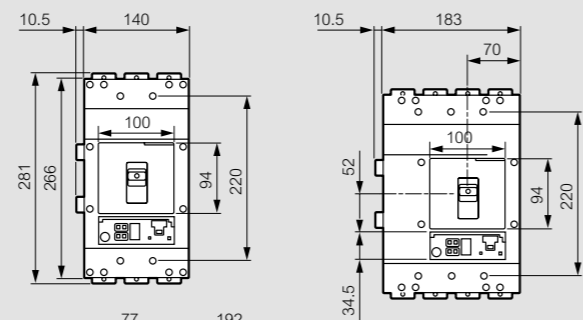

DPX<sup>3</sup> 630

■ Dimensions

Fixed version, front terminals

Fixed version with earth leakage module mounted underneath

Plug-in version, front terminals

Plug-in version, rear terminals

Draw-out version, front terminals

Draw-out version, rear terminals

Rotary handle-direct on DPX<sup>3</sup>

Terminal shields

	A (mm)
DPX 630	390
DPX 630 + earth leakage module	542

Rotary handle-vari-depth handle on door

1: 75 mm without mechanical system