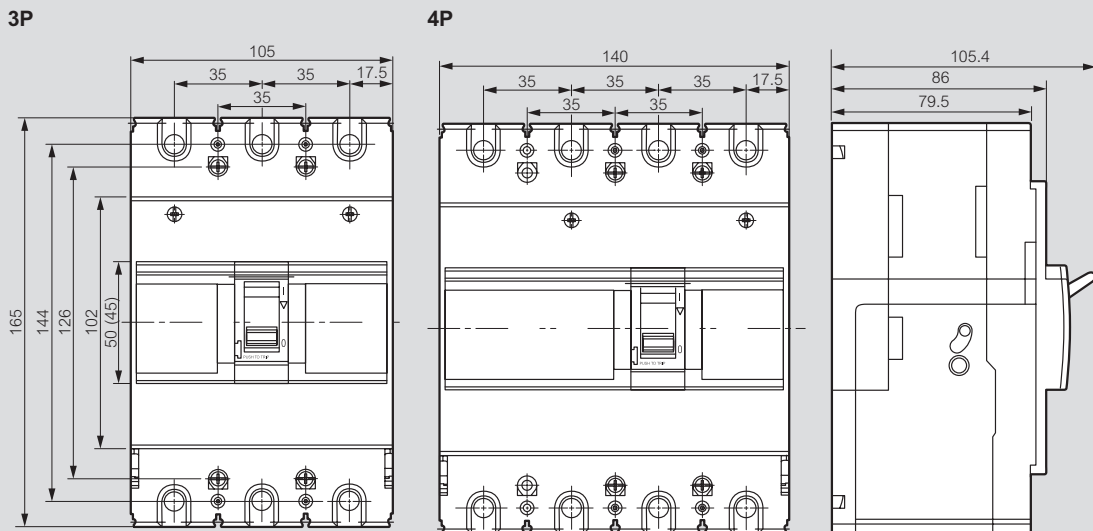

DRX™ 250 HP

dimensions and mounting principle

Dimensions

Mounting principle

Door cut-out

Fixing on plate