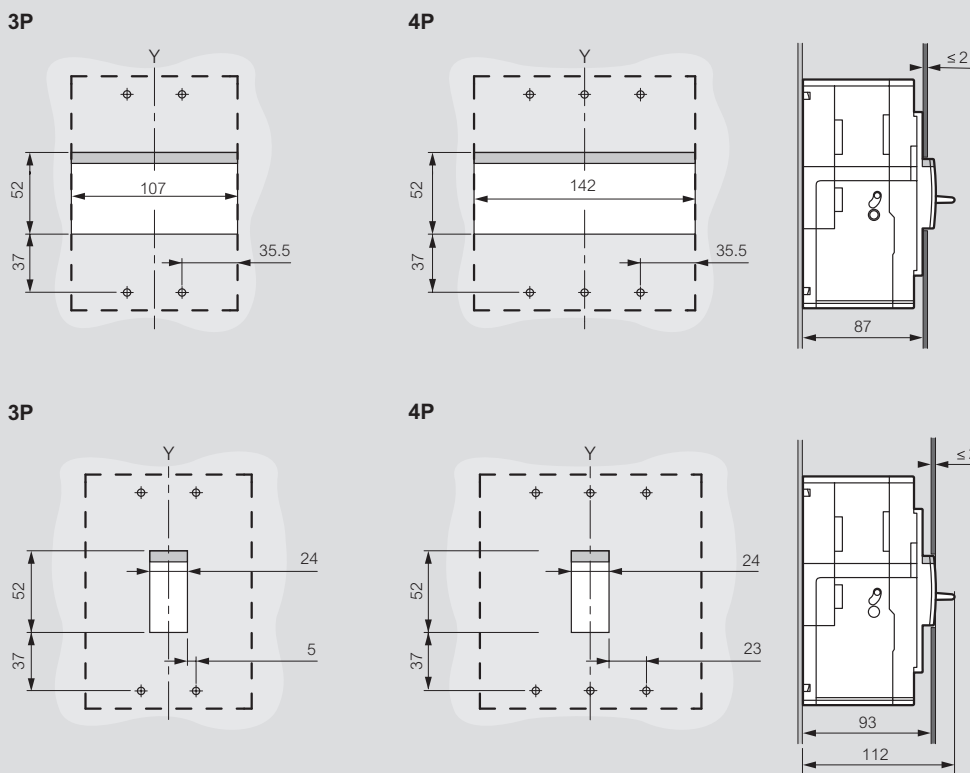

DRX™ 250 HP

dimensions and mounting principle

Dimensions

Mounting principle

Door cut-out

Fixing on plate