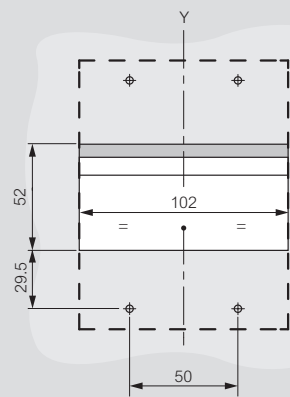

DRX™ 125 HP

dimensions and mounting principle

Dimensions

3P

4P

Mounting principle

Door cut-out

3P

4P

Fixing on plate

3P

3P

4P

4P