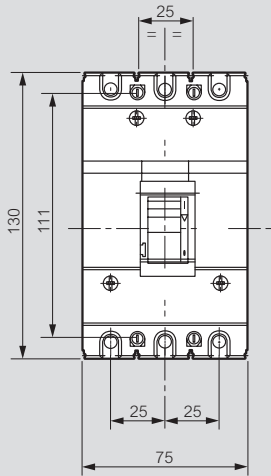

DRX™ 125 HP

dimensions and mounting principle

Dimensions

3P

4P

Mounting principle

Door cut-out

3P

4P

Fixing on plate

3P

3P

4P

4P