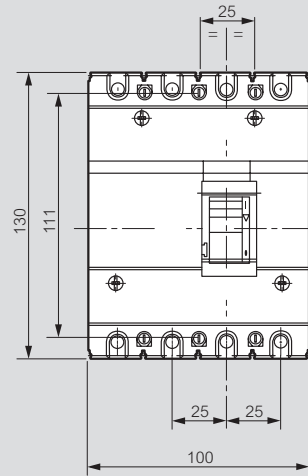

DRX™ 125 HP

dimensions and mounting principle

Dimensions

3P

4P

Mounting principle

Door cut-out

3P

4P

Fixing on plate

3P

3P

4P

4P