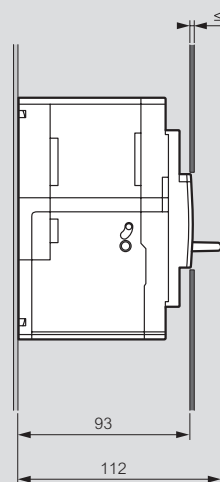

DRX™ 125 HP

dimensions and mounting principle

Dimensions

3P

4P

Mounting principle

Door cut-out

3P

4P

Fixing on plate

3P

3P

4P

4P