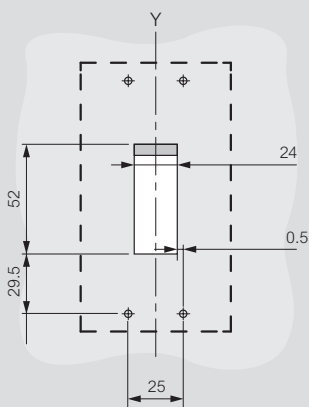

DRX™ 125 HP

dimensions and mounting principle

Dimensions

3P

4P

Mounting principle

Door cut-out

3P

4P

Fixing on plate

3P

3P

4P

4P