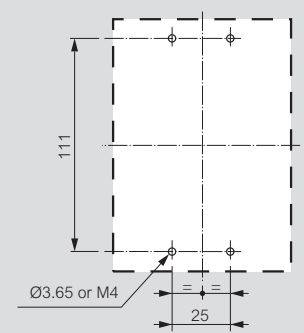

DRX™ 125 HP

dimensions and mounting principle

Dimensions

3P

4P

Mounting principle

Door cut-out

3P

4P

Fixing on plate

3P

3P

4P

4P