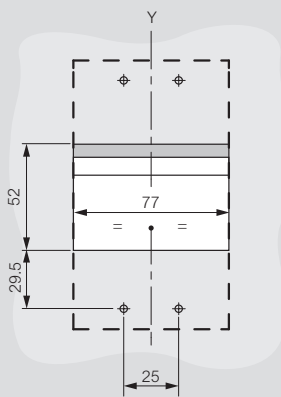

DRX™ 125 HP

dimensions and mounting principle

Dimensions

3P

4P

Mounting principle

Door cut-out

3P

4P

Fixing on plate

3P

3P

4P

4P