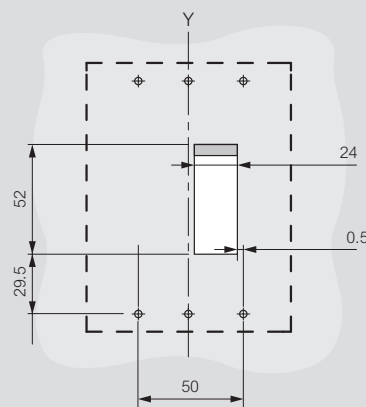

DRX™ 125 HP

dimensions and mounting principle

Dimensions

3P

4P

Mounting principle

Door cut-out

3P

4P

Fixing on plate

3P

3P

4P

4P