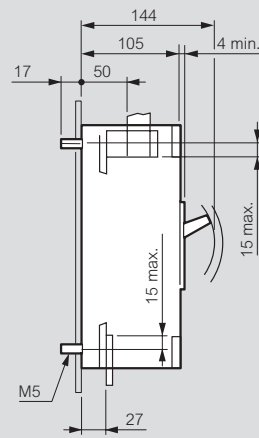

DRX™ 630 and DRX™ 630 adjustable

dimensions

Dimensions

DRX 630 and DRX 630 adjustable

Fixing on plate

Door cut

Rotary handle-direct on DRX

Terminal shields

Rotary handle-vari-depth handle on door

Mounting with flexible seal

1: 75 mm without mechanical system