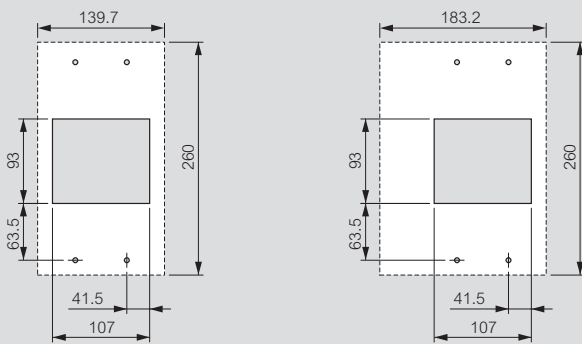

DRX™ 630 and DRX™ 630 adjustable

dimensions

Dimensions

DRX 630 and DRX 630 adjustable

Fixing on plate

Door cut

Rotary handle-direct on DRX

Terminal shields

Rotary handle-vari-depth handle on door

Mounting with flexible seal

1: 75 mm without mechanical system