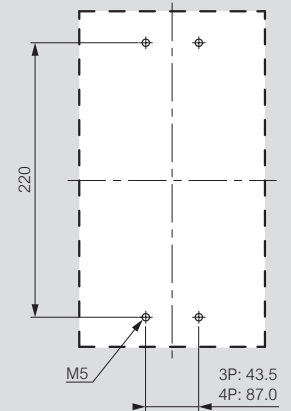

DRX™ 630 and DRX™ 630 adjustable

dimensions

Dimensions

DRX 630 and DRX 630 adjustable

Fixing on plate

Door cut

Rotary handle-direct on DRX

Terminal shields

Rotary handle-vari-depth handle on door

Mounting with flexible seal

1: 75 mm without mechanical system