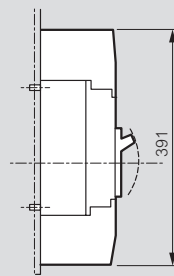

DRX™ 630 and DRX™ 630 adjustable

dimensions

Dimensions

DRX 630 and DRX 630 adjustable

Fixing on plate

Door cut

Rotary handle-direct on DRX

Terminal shields

Rotary handle-vari-depth handle on door

Mounting with flexible seal

1: 75 mm without mechanical system