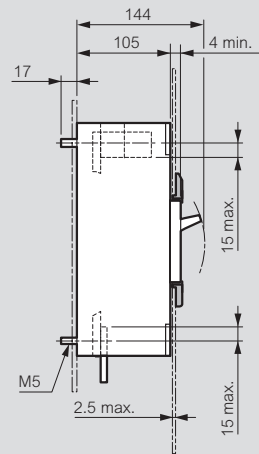

DRX™ 630 and DRX™ 630 adjustable

dimensions

Dimensions

DRX 630 and DRX 630 adjustable

Fixing on plate

Door cut

Rotary handle-direct on DRX

Terminal shields

Rotary handle-vari-depth handle on door

Mounting with flexible seal

1: 75 mm without mechanical system