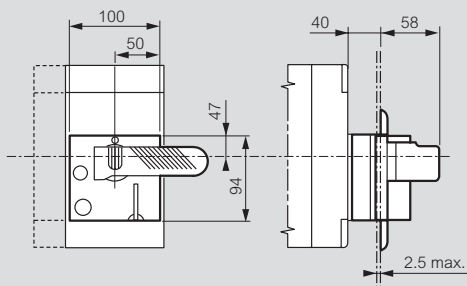

DRX™ 630 and DRX™ 630 adjustable

dimensions

Dimensions

DRX 630 and DRX 630 adjustable

Fixing on plate

Door cut

Rotary handle-direct on DRX

Terminal shields

Rotary handle-vari-depth handle on door

Mounting with flexible seal

1: 75 mm without mechanical system