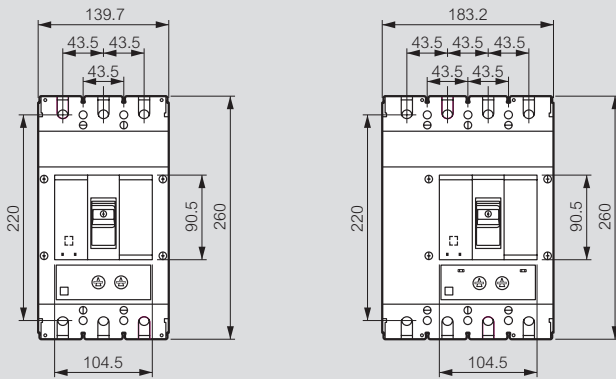

DRX™ 630 and DRX™ 630 adjustable

dimensions

Dimensions

DRX 630 and DRX 630 adjustable

Fixing on plate

Door cut

Rotary handle-direct on DRX

Terminal shields

Rotary handle-vari-depth handle on door

Mounting with flexible seal

1: 75 mm without mechanical system