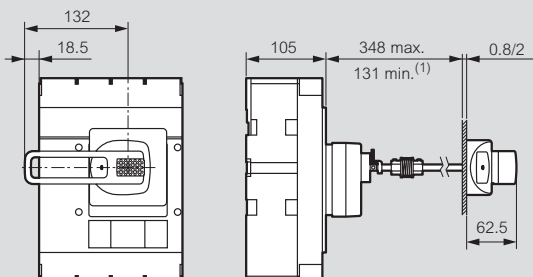

DRX™ 630 and DRX™ 630 adjustable

dimensions

Dimensions

DRX 630 and DRX 630 adjustable

Fixing on plate

Door cut

Rotary handle-direct on DRX

Terminal shields

Rotary handle-vari-depth handle on door

Mounting with flexible seal

1: 75 mm without mechanical system