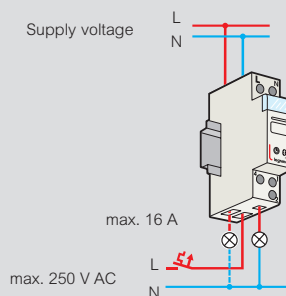

Pack	Cat.Nos	Programmable time switch without screen directly programmable over Bluetooth	
		Minimum switching time: 1 min 5 years clock working reserve The button on the front of the product can be assigned to a dedicated function via the Legrand Time Switch App. 5 possible functions: always ON, always OFF, Extra, 1 h test, button deactivated Pressing the button once triggers the assigned function Pressing again will interrupt it High precision click ± 0.1 s per day Can be programmed directly on smartphone via Legrand Time Switch App. (available for free on App Store and Google Play) 15 languages A programme consists of a on and off time and their assignment to certain days Option to suspend the programme for a specific period to set-up with start and date	
1	4 127 31	Daily or weekly programme Programme settings: on daily or weekly basis Particularly suited to irregular cycles: security installations (access point, alarms, etc.), industrial installations (pump stations, etc.) Additional functions including random (irregular cycles), hour counters, PIN code protection 28 programmes	Number of modules 1
1	4 127 32	Astronomical function 28 programmes	1
1	4 127 33	Annual programme Programme settings: on daily, weekly or yearly basis Astronomical function 3 x 28 programmes	1

Wiring diagrams

Cat.Nos 4 127 31/32/33

Technical characteristics

Cat.Nos	Prog. time	Min. programme settings	Working reserve	Summer/winter time	Outputs 16 A	Nb of prog.	Nb of modules
4 127 31	24 h/7 d	1 min	5 years	auto	1	28	1
4 127 32	24 h/7 d	1 min	5 years	auto	1	28	1
4 127 33	24 h/7 d + 1 year	1 min	5 years	auto	1	3 x 28	1