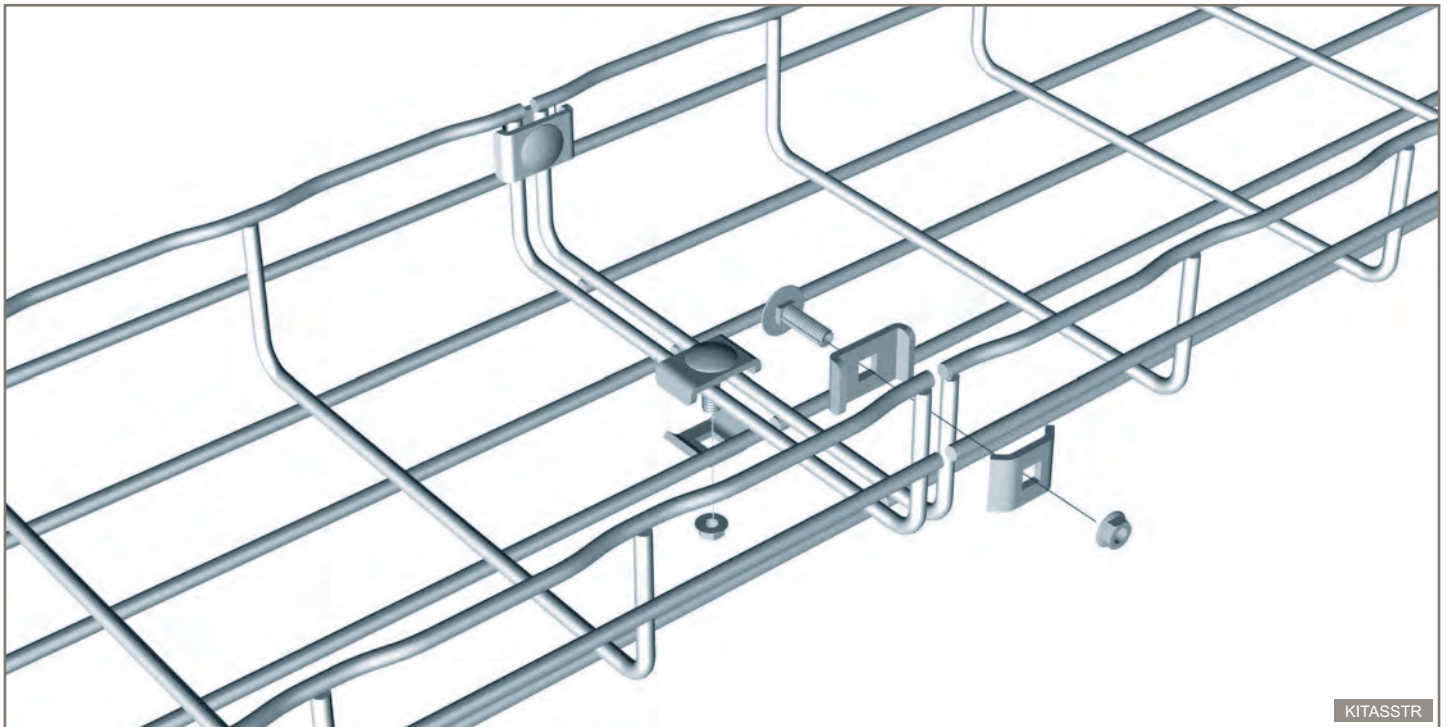

fixing kits - KITS

Dimensions and technical information p. 91

NOTE : please use Cat. No. when placing your order

Pack	Cat. Nos.	KITS – fixing kits	Pack	Cat. Nos.	KITS – stainless steel fixing kits
50	<div style="display: flex; justify-content: space-around;"> <div style="text-align: center;"> CM558081 </div> <div style="text-align: center;"> CM350424 </div> </div>	<p>↳ 30 → 150 mm ↳ 50 → 600 mm</p> <p>KITASSTR CE30+CE25+BTRCC 6 x 20 Kits comprise large clamp plate, small clamp plate, M6 nut and M6 x 20 coach bolt</p>	50	CM558954	<p>↳ 30 → 150 mm ↳ 50 → 600 mm</p> <p>KITINOX stainless steel CE25VS+CE30+EEC6 Kits comprise large clamp plate, small clamp plate with integrated bolt and M6 nut</p>
50	CM558087				
50	CM350837		ZN+ colour : black		
50	<div style="display: flex; justify-content: space-around;"> <div style="text-align: center;"> CM558071 </div> <div style="text-align: center;"> CM350427 </div> </div>	<p>KITASSVS CE25ES+CE30VS Kits comprise large clamp plate with integrated bolt and small clamp plate with integrated nut</p>			
50	<div style="display: flex; justify-content: space-around;"> <div style="text-align: center;"> CM558091 </div> <div style="text-align: center;"> CM350426 </div> </div>	<p>KITFIXTR CE25+BTRCC 6 X 20 Kits comprise small clamp plate, M6 nut and M6 x 20 coach bolt</p>			
50	<div style="display: flex; justify-content: space-around;"> <div style="text-align: center;"> CM558061 </div> <div style="text-align: center;"> CM350428 </div> </div>	<p>KITFIXVS CE25VS+EEC6 Kits comprise small clamp plate with M6 nut and integrated bolt</p>			

Key: Pre-galvanised	Zinc nickel plus additional coating (black)
High Resistance*	Stainless steel 316 L
Zinc rich coating	

* For more information on High Resistance finish p. 12-13, 150

For detailed information related to finishes, refer to p. 150-151