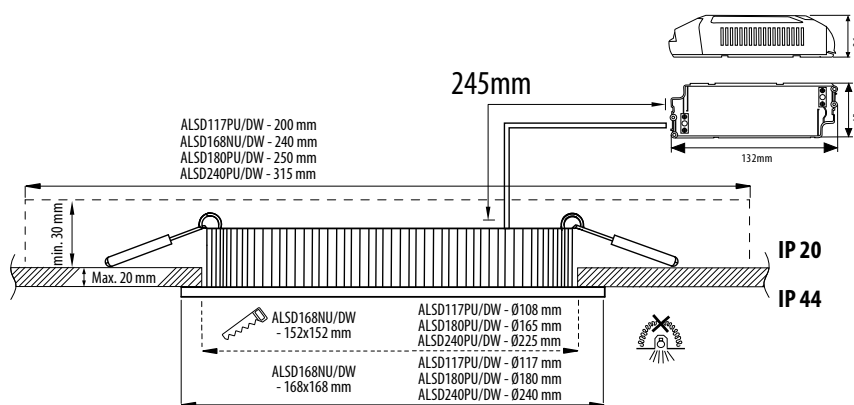

E number	Type	Product name	Output	Base	Kg	Luminous flux
Surface mounting, round						
41 034 36	ALSD180PP/DW	ALSD180PP IP20 11W 830/840 WH	11W	LED	0,7	820 lm
41 034 42	ALSD240PP/DW	ALSD240PP IP20 14W 830/840 WH	14W	LED	1,1	1170 lm
41 034 33	ALSD180HPP/DW	ALSD180HPP IP20 11W 830/840 GR	11W	LED	0,7	820 lm
41 034 39	ALSD240HPP/DW	ALSD240HPP IP20 14W 830/840 GR	14W	LED	1,1	1170 lm
Surface mounting, square						
41 034 27	ALSD168NP/DW	ALSD168NP IP20 14W 830/840 WH	14W	LED	1,0	1080 lm
41 034 24	ALSD168HNP/DW	ALSD168HNP IP20 14W 830/840 GR	14W	LED	1,0	1080 lm