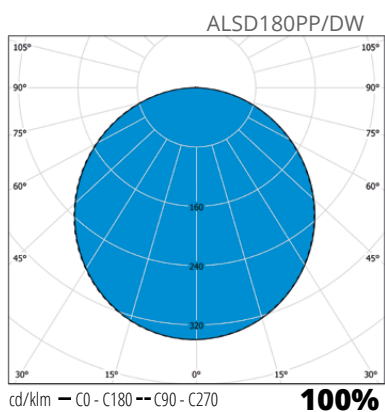

E number	Type	Product name	Output	Base	Kg	Luminous flux
<b>Surface mounting, round</b>						
41 034 36	ALSD180PP/DW	ALSD180PP IP20 11W 830/840 WH	11W	LED	0,7	820 lm
41 034 42	ALSD240PP/DW	ALSD240PP IP20 14W 830/840 WH	14W	LED	1,1	1170 lm
41 034 33	ALSD180HPP/DW	ALSD180HPP IP20 11W 830/840 GR	11W	LED	0,7	820 lm
41 034 39	ALSD240HPP/DW	ALSD240HPP IP20 14W 830/840 GR	14W	LED	1,1	1170 lm
<b>Surface mounting, square</b>						
41 034 27	ALSD168NP/DW	ALSD168NP IP20 14W 830/840 WH	14W	LED	1,0	1080 lm
41 034 24	ALSD168HNP/DW	ALSD168HNP IP20 14W 830/840 GR	14W	LED	1,0	1080 lm