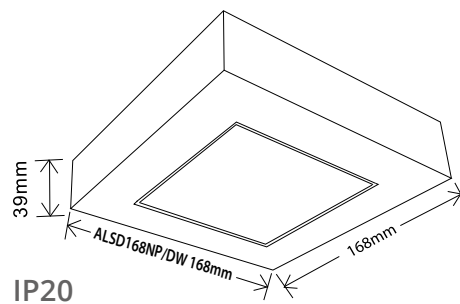

Dimensions for Velox panels in recess mounting