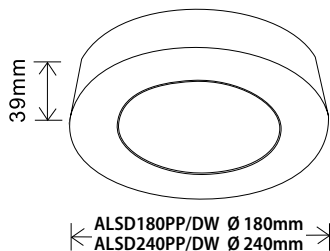

E number	Type	Product name	Output	Base	Kg	Luminous flux
Surface mounting, round						
41 034 36	ALSD180PP/DW	ALSD180PP IP20 11W 830/840 WH	11W	LED	0,7	820 lm
41 034 42	ALSD240PP/DW	ALSD240PP IP20 14W 830/840 WH	14W	LED	1,1	1170 lm
41 034 33	ALSD180HPP/DW	ALSD180HPP IP20 11W 830/840 GR	11W	LED	0,7	820 lm
41 034 39	ALSD240HPP/DW	ALSD240HPP IP20 14W 830/840 GR	14W	LED	1,1	1170 lm
Surface mounting, square						
41 034 27	ALSD168NP/DW	ALSD168NP IP20 14W 830/840 WH	14W	LED	1,0	1080 lm
41 034 24	ALSD168HNP/DW	ALSD168HNP IP20 14W 830/840 GR	14W	LED	1,0	1080 lm

Dimensions for Velox panels in recess mounting