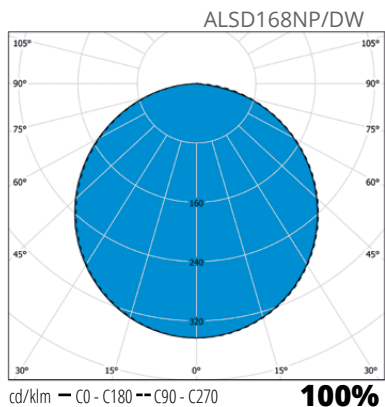

E number	Type	Product name	Output	Base	Kg	Luminous flux
Surface mounting, round						
41 034 36	ALSD180PP/DW	ALSD180PP IP20 11W 830/840 WH	11W	LED	0,7	820 lm
41 034 42	ALSD240PP/DW	ALSD240PP IP20 14W 830/840 WH	14W	LED	1,1	1170 lm
41 034 33	ALSD180HPP/DW	ALSD180HPP IP20 11W 830/840 GR	11W	LED	0,7	820 lm
41 034 39	ALSD240HPP/DW	ALSD240HPP IP20 14W 830/840 GR	14W	LED	1,1	1170 lm
Surface mounting, square						
41 034 27	ALSD168NP/DW	ALSD168NP IP20 14W 830/840 WH	14W	LED	1,0	1080 lm
41 034 24	ALSD168HNP/DW	ALSD168HNP IP20 14W 830/840 GR	14W	LED	1,0	1080 lm

Dimensions for Velox panels in recess mounting