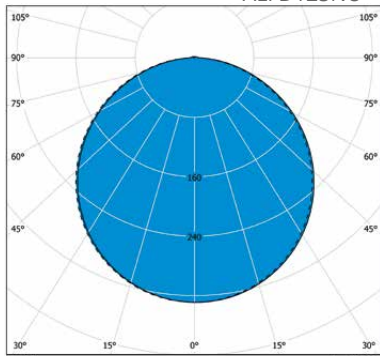

ALFD125NU

cd/klm — C0 - C180 -- C90 - C270 **100%**

cd/klm — C0 - C180 -- C90 - C270 **100%**