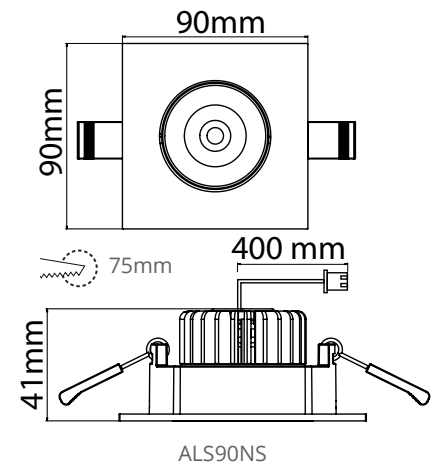

### Structure

- ▶ Body and cooling element: aluminium
- ▶ Colour: white
- ▶ Separate driver included
- ▶ Models:
  - Adjustable models, connected load 4W, luminaire luminous flux, see table beam angle 20°, adjustable 30°
  - Non adjustable models, connected load 9W, luminaire luminous flux, see table beam angle 60°, dimmable (see mounting) 4000 K and 3000 K, Ra > 80, power factor 0,96 Ambient temperature - 20 °C - + 30 °C LED-luminaire lifespan 30 000 h (L70), T<sub>a</sub>=25 °C
- ▶ Non adjustable models (9W) Triac-dimmable, check suitable dimmers [www.ensto.com](http://www.ensto.com)

### Mounting

- ▶ -o- 2x1,5 mm<sup>2</sup>, a separate junction box is included in the delivery
- ▶ Thickness of the ceiling plate 1-20 mm

E number	Type	Product name	Kg	ø Recess hole	Luminous flux	Dimming
<b>Adjustable round</b>						
41 180 02	ALS90NR	ALS90NR 4W/840 LED WH	0,3	75 mm	340 lm	
41 180 03	ALS90NR/3K	ALS90NR/3K 4W/830 LED WH	0,3	75 mm	320 lm	
<b>Adjustable square</b>						
41 180 04	ALS90NS	ALS90NS 4W/840 LED WH	0,3	75 mm	340 lm	
41 180 05	ALS90NS/3K	ALS90NS/3K 4W/830 LED WH	0,3	75 mm	320 lm	
<b>Non adjustable round</b>						
41 180 06	ALS90WRD	ALS90WRD 9W/840 LED WH	0,5	70 mm	740 lm	Triac
41 180 07	ALS90WRD/3K	ALS90WRD/3K 9W/830 LED WH	0,5	70 mm	670 lm	Triac
<b>Non adjustable square</b>						
41 180 00	ALS85WSD	ALS85WSD 9W/840 LED WH	0,5	70 mm	740 lm	Triac
41 180 01	ALS85WSD/3K	ALS85WSD/3K 9W/830 LED WH	0,5	70 mm	670 lm	Triac