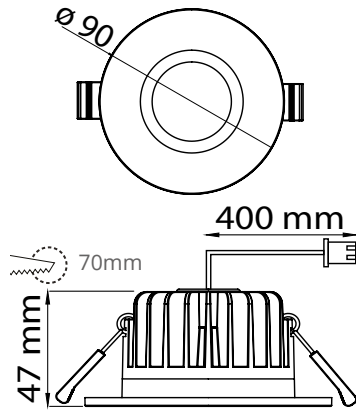

### Structure

- ▶ Body and cooling element: aluminium
- ▶ Colour: white
- ▶ Separate driver included
- ▶ Models:
  - Adjustable models, connected load 4W, luminaire luminous flux, see table beam angle 20°, adjustable 30°
  - Non adjustable models, connected load 9W, luminaire luminous flux, see table beam angle 60°, dimmable (see mounting) 4000 K and 3000 K, Ra > 80, power factor 0,96 Ambient temperature - 20 °C - + 30 °C LED-luminaire lifespan 30 000 h (L70), T<sub>a</sub>=25 °C
- ▶ Non adjustable models (9W) Triac-dimmable, check suitable dimmers [www.ensto.com](http://www.ensto.com)

### Mounting

- ▶ -o- 2x1,5 mm<sup>2</sup>, a separate junction box is included in the delivery
- ▶ Thickness of the ceiling plate 1-20 mm

E number	Type	Product name	Kg	ø Recess hole	Luminous flux	Dimming
<b>Adjustable round</b>						
41 180 02	ALS90NR	ALS90NR 4W/840 LED WH	0,3	75 mm	340 lm	
41 180 03	ALS90NR/3K	ALS90NR/3K 4W/830 LED WH	0,3	75 mm	320 lm	
<b>Adjustable square</b>						
41 180 04	ALS90NS	ALS90NS 4W/840 LED WH	0,3	75 mm	340 lm	
41 180 05	ALS90NS/3K	ALS90NS/3K 4W/830 LED WH	0,3	75 mm	320 lm	
<b>Non adjustable round</b>						
41 180 06	ALS90WRD	ALS90WRD 9W/840 LED WH	0,5	70 mm	740 lm	Triac
41 180 07	ALS90WRD/3K	ALS90WRD/3K 9W/830 LED WH	0,5	70 mm	670 lm	Triac
<b>Non adjustable square</b>						
41 180 00	ALS85WSD	ALS85WSD 9W/840 LED WH	0,5	70 mm	740 lm	Triac
41 180 01	ALS85WSD/3K	ALS85WSD/3K 9W/830 LED WH	0,5	70 mm	670 lm	Triac