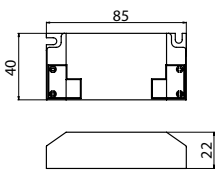

Power supply - non adjustable models, 9W