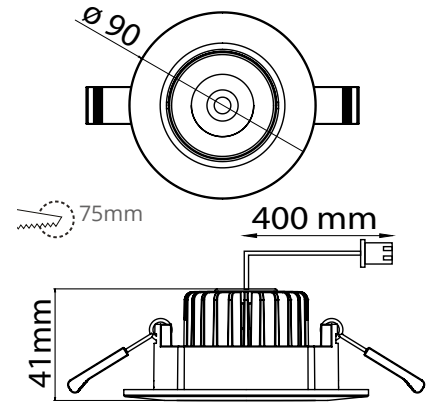

### Structure

- ▶ Body and cooling element: aluminium
- ▶ Colour: white
- ▶ Separate driver included
- ▶ Models:
  - Adjustable models, connected load 4W, luminaire luminous flux, see table beam angle 20°, adjustable 30°
  - Non adjustable models, connected load 9W, luminaire luminous flux, see table beam angle 60°, dimmable (see mounting) 4000 K and 3000 K, Ra > 80, power factor 0,96 Ambient temperature - 20 °C - + 30 °C LED-luminaire lifespan 30 000 h (L70), T<sub>a</sub>=25 °C
- ▶ Non adjustable models (9W) Triac-dimmable, check suitable dimmers [www.ensto.com](http://www.ensto.com)

### Mounting

- ▶ -o- 2x1,5 mm<sup>2</sup>, a separate junction box is included in the delivery
- ▶ Thickness of the ceiling plate 1-20 mm

E number	Type	Product name	Kg	ø Recess hole	Luminous flux	Dimming
<b>Adjustable round</b>						
41 180 02	ALS90NR	ALS90NR 4W/840 LED WH	0,3	75 mm	340 lm	
41 180 03	ALS90NR/3K	ALS90NR/3K 4W/830 LED WH	0,3	75 mm	320 lm	
<b>Adjustable square</b>						
41 180 04	ALS90NS	ALS90NS 4W/840 LED WH	0,3	75 mm	340 lm	
41 180 05	ALS90NS/3K	ALS90NS/3K 4W/830 LED WH	0,3	75 mm	320 lm	
<b>Non adjustable round</b>						
41 180 06	ALS90WRD	ALS90WRD 9W/840 LED WH	0,5	70 mm	740 lm	Triac
41 180 07	ALS90WRD/3K	ALS90WRD/3K 9W/830 LED WH	0,5	70 mm	670 lm	Triac
<b>Non adjustable square</b>						
41 180 00	ALS85WSD	ALS85WSD 9W/840 LED WH	0,5	70 mm	740 lm	Triac
41 180 01	ALS85WSD/3K	ALS85WSD/3K 9W/830 LED WH	0,5	70 mm	670 lm	Triac