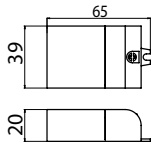

### Structure

- ▶ Body and cooling element: aluminium
- ▶ Colour: white
- ▶ Separate driver included
- ▶ Models:
  - Adjustable models, connected load 4W, luminaire luminous flux, see table beam angle 20°, adjustable 30°
  - Non adjustable models, connected load 9W, luminaire luminous flux, see table beam angle 60°, dimmable (see mounting) 4000 K and 3000 K, Ra > 80, power factor 0,96 Ambient temperature - 20 °C - + 30 °C LED-luminaire lifespan 30 000 h (L70), T<sub>a</sub>=25 °C
- ▶ Non adjustable models (9W) Triac-dimmable, check suitable dimmers [www.ensto.com](http://www.ensto.com)

### Mounting

- ▶ -o- 2x1,5 mm<sup>2</sup>, a separate junction box is included in the delivery
- ▶ Thickness of the ceiling plate 1-20 mm

E number	Type	Product name	Kg	ø Recess hole	Luminous flux	Dimming
<b>Adjustable round</b>						
41 180 02	ALS90NR	ALS90NR 4W/840 LED WH	0,3	75 mm	340 lm	
41 180 03	ALS90NR/3K	ALS90NR/3K 4W/830 LED WH	0,3	75 mm	320 lm	
<b>Adjustable square</b>						
41 180 04	ALS90NS	ALS90NS 4W/840 LED WH	0,3	75 mm	340 lm	
41 180 05	ALS90NS/3K	ALS90NS/3K 4W/830 LED WH	0,3	75 mm	320 lm	
<b>Non adjustable round</b>						
41 180 06	ALS90WRD	ALS90WRD 9W/840 LED WH	0,5	70 mm	740 lm	Triac
41 180 07	ALS90WRD/3K	ALS90WRD/3K 9W/830 LED WH	0,5	70 mm	670 lm	Triac
<b>Non adjustable square</b>						
41 180 00	ALS85WSD	ALS85WSD 9W/840 LED WH	0,5	70 mm	740 lm	Triac
41 180 01	ALS85WSD/3K	ALS85WSD/3K 9W/830 LED WH	0,5	70 mm	670 lm	Triac