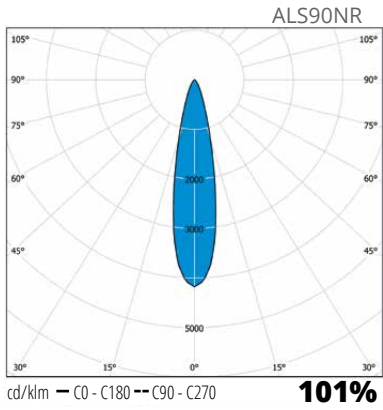

### Structure

- ▶ Body and cooling element: aluminium
- ▶ Colour: white
- ▶ Separate driver included
- ▶ Models:
  - Adjustable models, connected load 4W, luminaire luminous flux, see table beam angle 20°, adjustable 30°
  - Non adjustable models, connected load 9W, luminaire luminous flux, see table beam angle 60°, dimmable (see mounting) 4000 K and 3000 K, Ra > 80, power factor 0,96 Ambient temperature - 20 °C - + 30 °C LED-luminaire lifespan 30 000 h (L70), T<sub>a</sub>=25 °C
- ▶ Non adjustable models (9W) Triac-dimmable, check suitable dimmers [www.ensto.com](http://www.ensto.com)

### Mounting

- ▶ -o- 2x1,5 mm<sup>2</sup>, a separate junction box is included in the delivery
- ▶ Thickness of the ceiling plate 1-20 mm

E number	Type	Product name	Kg	ø Recess hole	Luminous flux	Dimming
<b>Adjustable round</b>						
41 180 02	ALS90NR	ALS90NR 4W/840 LED WH	0,3	75 mm	340 lm	
41 180 03	ALS90NR/3K	ALS90NR/3K 4W/830 LED WH	0,3	75 mm	320 lm	
<b>Adjustable square</b>						
41 180 04	ALS90NS	ALS90NS 4W/840 LED WH	0,3	75 mm	340 lm	
41 180 05	ALS90NS/3K	ALS90NS/3K 4W/830 LED WH	0,3	75 mm	320 lm	
<b>Non adjustable round</b>						
41 180 06	ALS90WRD	ALS90WRD 9W/840 LED WH	0,5	70 mm	740 lm	Triac
41 180 07	ALS90WRD/3K	ALS90WRD/3K 9W/830 LED WH	0,5	70 mm	670 lm	Triac
<b>Non adjustable square</b>						
41 180 00	ALS85WSD	ALS85WSD 9W/840 LED WH	0,5	70 mm	740 lm	Triac
41 180 01	ALS85WSD/3K	ALS85WSD/3K 9W/830 LED WH	0,5	70 mm	670 lm	Triac