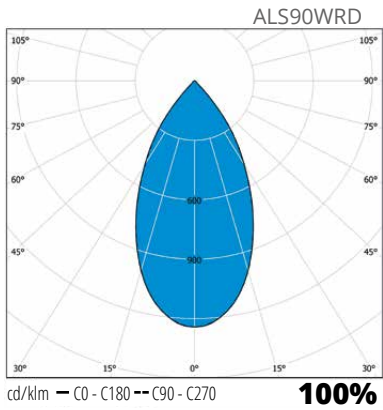

### Structure

- ▶ Body and cooling element: aluminium
- ▶ Colour: white
- ▶ Separate driver included
- ▶ Models:
  - Adjustable models, connected load 4W, luminaire luminous flux, see table beam angle 20°, adjustable 30°
  - Non adjustable models, connected load 9W, luminaire luminous flux, see table beam angle 60°, dimmable (see mounting) 4000 K and 3000 K, Ra > 80, power factor 0,96 Ambient temperature - 20 °C - + 30 °C LED-luminaire lifespan 30 000 h (L70), T<sub>a</sub>=25 °C
- ▶ Non adjustable models (9W) Triac-dimmable, check suitable dimmers [www.ensto.com](http://www.ensto.com)

### Mounting

- ▶ -o- 2x1,5 mm<sup>2</sup>, a separate junction box is included in the delivery
- ▶ Thickness of the ceiling plate 1-20 mm

E number	Type	Product name	Kg	ø Recess hole	Luminous flux	Dimming
<b>Adjustable round</b>						
41 180 02	ALS90NR	ALS90NR 4W/840 LED WH	0,3	75 mm	340 lm	
41 180 03	ALS90NR/3K	ALS90NR/3K 4W/830 LED WH	0,3	75 mm	320 lm	
<b>Adjustable square</b>						
41 180 04	ALS90NS	ALS90NS 4W/840 LED WH	0,3	75 mm	340 lm	
41 180 05	ALS90NS/3K	ALS90NS/3K 4W/830 LED WH	0,3	75 mm	320 lm	
<b>Non adjustable round</b>						
41 180 06	ALS90WRD	ALS90WRD 9W/840 LED WH	0,5	70 mm	740 lm	Triac
41 180 07	ALS90WRD/3K	ALS90WRD/3K 9W/830 LED WH	0,5	70 mm	670 lm	Triac
<b>Non adjustable square</b>						
41 180 00	ALS85WSD	ALS85WSD 9W/840 LED WH	0,5	70 mm	740 lm	Triac
41 180 01	ALS85WSD/3K	ALS85WSD/3K 9W/830 LED WH	0,5	70 mm	670 lm	Triac