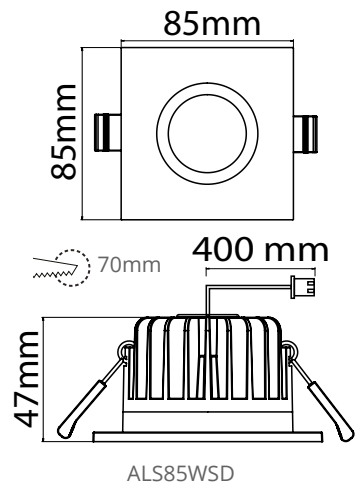

### Structure

- ▶ Body and cooling element: aluminium
- ▶ Colour: white
- ▶ Separate driver included
- ▶ Models:
  - Adjustable models, connected load 4W, luminaire luminous flux, see table beam angle 20°, adjustable 30°
  - Non adjustable models, connected load 9W, luminaire luminous flux, see table beam angle 60°, dimmable (see mounting) 4000 K and 3000 K, Ra > 80, power factor 0,96 Ambient temperature - 20 °C - + 30 °C LED-luminaire lifespan 30 000 h (L70), T<sub>a</sub>=25 °C
- ▶ Non adjustable models (9W) Triac-dimmable, check suitable dimmers [www.ensto.com](http://www.ensto.com)

### Mounting

- ▶ -o- 2x1,5 mm<sup>2</sup>, a separate junction box is included in the delivery
- ▶ Thickness of the ceiling plate 1-20 mm

E number	Type	Product name	Kg	ø Recess hole	Luminous flux	Dimming
<b>Adjustable round</b>						
41 180 02	ALS90NR	ALS90NR 4W/840 LED WH	0,3	75 mm	340 lm	
41 180 03	ALS90NR/3K	ALS90NR/3K 4W/830 LED WH	0,3	75 mm	320 lm	
<b>Adjustable square</b>						
41 180 04	ALS90NS	ALS90NS 4W/840 LED WH	0,3	75 mm	340 lm	
41 180 05	ALS90NS/3K	ALS90NS/3K 4W/830 LED WH	0,3	75 mm	320 lm	
<b>Non adjustable round</b>						
41 180 06	ALS90WRD	ALS90WRD 9W/840 LED WH	0,5	70 mm	740 lm	Triac
41 180 07	ALS90WRD/3K	ALS90WRD/3K 9W/830 LED WH	0,5	70 mm	670 lm	Triac
<b>Non adjustable square</b>						
41 180 00	ALS85WSD	ALS85WSD 9W/840 LED WH	0,5	70 mm	740 lm	Triac
41 180 01	ALS85WSD/3K	ALS85WSD/3K 9W/830 LED WH	0,5	70 mm	670 lm	Triac