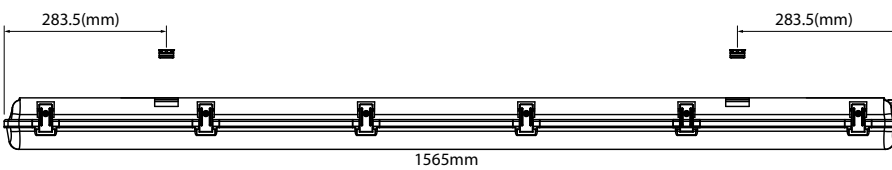

"Affordable luminaire
for many projects."

Structure

- › Body and diffuser polycarbonate
- › Toggles stainless steel
- › Led not changeable
- › IP65, IK08
- › 4000 K, Ra>80
- › Ambient temperature -30 °C – +45 °C
- › LED-module lifespan 50 000 h (L70), T_a=25 °C

Control

- › On/off
- › DALI

Mounting

- › To the ceiling or lighting suspension rail
- › Through-wired, cable entries at the both ends of the luminaire

Luminaires per miniature circuit breaker	B10	B16	C10	C16
TU12.4000	11	18	18	30
TU12.4000ED	10	17	16	28
TU15.6000	21	34	35	57
TU15.6000ED	6	10	10	16

E number	Type	Product name	Output	Kg	Length	Width	Height	Luminous flux
Tube								
43 611 83	TU12.4000	TU12.4000 IP65 40W 840 PC O	40W	2,4	1265	130	90	4000 lm
43 611 84	TU12.4000ED	TU12.4000ED IP65 40W 840 PC O DALI	40W	2,6	1265	130	90	4000 lm
43 611 85	TU15.6000	TU15.6000 IP65 60W 840 PC O	60W	2,8	1565	130	90	6000 lm
43 611 86	TU15.6000ED	TU15.6000ED IP65 60W 840 PC O DALI	60W	3,0	1565	130	90	6000 lm