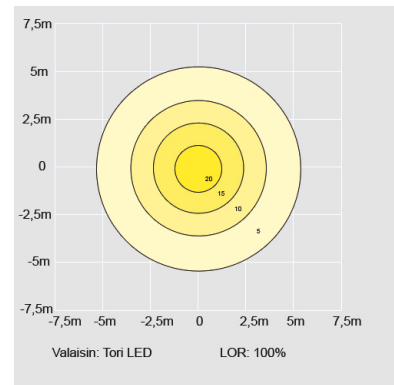

E number	Type	Product name	Base	Colour	Kg
Tori LED					
45 030 59	TO500LEDAHA	TO500LEDAHA LED 30W/840 AC AHA	LED	anthrasite grey	7,5
45 030 61	TO500LEDHH	TO500LEDHH LED 30W/840 AC HH	LED	pearl grey	7,5
Tori E27					
45 033 69	TO500E27HH	TO500E27HH E27 AC GREY	E27	pearl grey	7,0
45 033 70	TO500E27AHA	TO500E27AHA E27 AC ANTGREY	E27	anthrasite grey	7,0
Columns					
46 031 03	VP350060/M2	VP350060/M2 3.5M 60MM BK		black	10,2
46 031 00	VP350060/M5	VP350060/M5 3.5M 60MM GR		grey	10,2
Glare Covers					
45 033 67	AVL963	Tori glare cover plate 140° AH		anthrasite grey	0,9
45 033 68	AVL964	Tori glare cover plate 140° HH		pearl grey	0,9