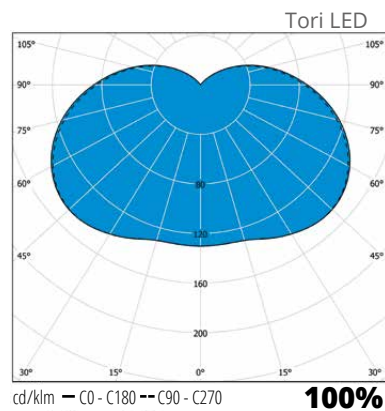

E number	Type	Product name	Base	Colour	Kg
Tori LED					
45 030 59	TO500LEDAHA	TO500LEDAHA LED 30W/840 AC AHA	LED	anthrasite grey	7,5
45 030 61	TO500LEDHH	TO500LEDHH LED 30W/840 AC HH	LED	pearl grey	7,5
Tori E27					
45 033 69	TO500E27HH	TO500E27HH E27 AC GREY	E27	pearl grey	7,0
45 033 70	TO500E27AHA	TO500E27AHA E27 AC ANTGREY	E27	anthrasite grey	7,0
Columns					
46 031 03	VP350060/M2	VP350060/M2 3.5M 60MM BK		black	10,2
46 031 00	VP350060/M5	VP350060/M5 3.5M 60MM GR		grey	10,2
Glare Covers					
45 033 67	AVL963	Tori glare cover plate 140° AH		anthrasite grey	0,9
45 033 68	AVL964	Tori glare cover plate 140° HH		pearl grey	0,9