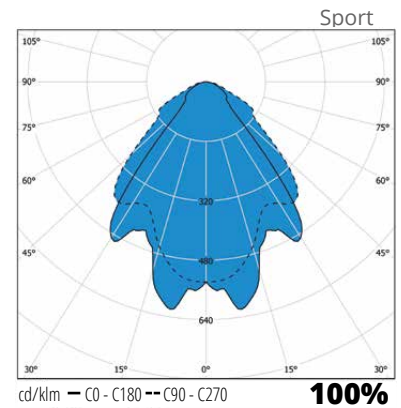

Luminaires per miniature circuit breaker	B10	B16	C10	C16
SPORT80ED	10	16	16	27
SPORT100ED	10	16	16	27
SPORT150ED	5	8	8	13
SPORT200ED	5	8	8	13

E number	Type	Product name	Output	Base	Kg	Luminous flux	Control
Sport							
42 176 93	SPORT80ED	SPORT 80W/840 DALI	80W	LED	14,0	9640 lm	DALI
42 176 94	SPORT100ED	SPORT 100W/840 DALI	100W	LED	14,0	11430 lm	DALI
42 176 95	SPORT150ED	SPORT 150W/840 DALI	150W	LED	14,0	17110 lm	DALI
42 176 96	SPORT200ED	SPORT 200W/840 DALI	200W	LED	14,0	21620 lm	DALI