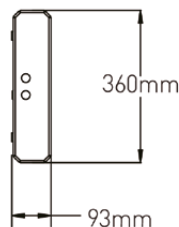

Luminaires per miniature circuit breaker	B10	B16	C10	C16
SPORT80ED	10	16	16	27
SPORT100ED	10	16	16	27
SPORT150ED	5	8	8	13
SPORT200ED	5	8	8	13

E number	Type	Product name	Output	Base	Kg	Luminous flux	Control
Sport							
42 176 93	SPORT80ED	SPORT 80W/840 DALI	80W	LED	14,0	9640 lm	DALI
42 176 94	SPORT100ED	SPORT 100W/840 DALI	100W	LED	14,0	11430 lm	DALI
42 176 95	SPORT150ED	SPORT 150W/840 DALI	150W	LED	14,0	17110 lm	DALI
42 176 96	SPORT200ED	SPORT 200W/840 DALI	200W	LED	14,0	21620 lm	DALI