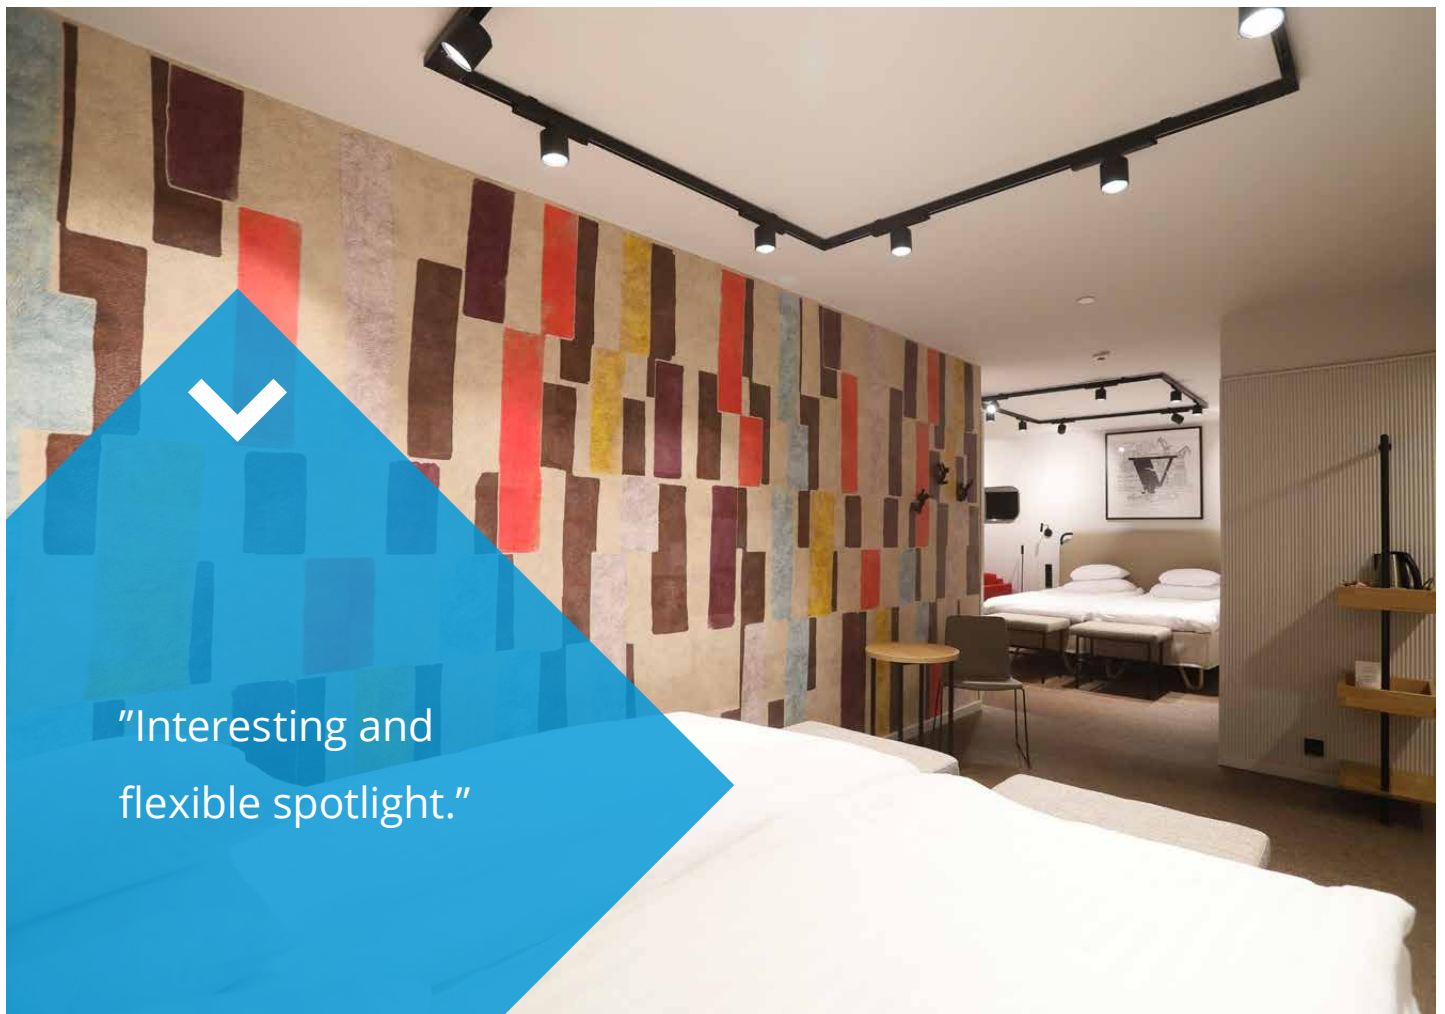

Show

LED

Show is a versatile spotlight which transforms for the requirements in different projects in restaurants, offices and even private homes. Spotlight has dual light beam, which can be easily adjusted and in-built triac dimming which makes Show interesting and flexible luminaire for your project.

Structure

- › Housing: powder coated aluminium
- › Housing colours: White and black
- › Connected power: 13W
- › Beam angles: Dual Beam – selectable 24° or 36°
- › Lumen output: 950 lm and 1000 lm
- › 2800K and 4000K, Ra>80
- › MacAdams 3-SDCM
- › LED module lifetime: 25 000h L80
- › Triac-dimmable with universal led-dimmer, both leading edge & trailing edge

Mounting

- › 3 phase track

E number	Type	Product name	Base	Colour	Kg	Beam angle	Connected load	Luminous flux
Show								
42 170 45	SH950DWH	SHOW 950LM 13W 828 D DB WH	LED	White	0,5	24° / 36°	13W	950 lm
42 170 42	SH950DBL	SHOW 950LM 13W 828 D DB BL	LED	Black	0,5	24° / 36°	13W	950 lm
42 170 39	SH1000DWH	SHOW 1000LM 13W 840 D DB WH	LED	White	0,5	24° / 36°	13W	1000 lm
42 170 36	SH1000DBL	SHOW 1000LM 13W 840 D DB BL	LED	Black	0,5	24° / 36°	13W	1000 lm