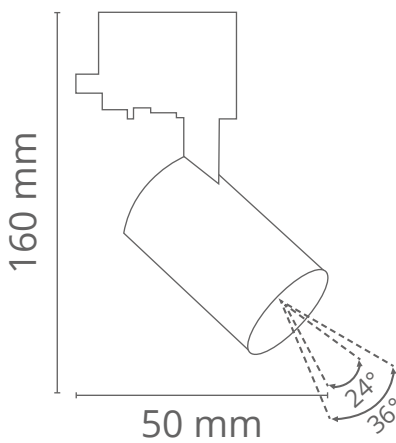

Show

LED

Show is a versatile spotlight which transforms for the requirements in different projects in restaurants, offices and even private homes. Spotlight has dual light beam, which can be easily adjusted and in-built triac dimming which makes Show interesting and flexible luminaire for your project.

Structure

- › Housing: powder coated aluminium
- › Housing colours: White and black
- › Connected power: 13W
- › Beam angles: Dual Beam – selectable 24° or 36°
- › Lumen output: 950 lm and 1000 lm
- › 2800K and 4000K, Ra>80
- › MacAdams 3-SDCM
- › LED module lifetime: 25 000h L80
- › Triac-dimmable with universal led-dimmer, both leading edge & trailing edge

Mounting

- › 3 phase track

E number	Type	Product name	Base	Colour	Kg	Beam angle	Connected load	Luminous flux
Show								
42 170 45	SH950DWH	SHOW 950LM 13W 828 D DB WH	LED	White	0,5	24° / 36°	13W	950 lm
42 170 42	SH950DBL	SHOW 950LM 13W 828 D DB BL	LED	Black	0,5	24° / 36°	13W	950 lm
42 170 39	SH1000DWH	SHOW 1000LM 13W 840 D DB WH	LED	White	0,5	24° / 36°	13W	1000 lm
42 170 36	SH1000DBL	SHOW 1000LM 13W 840 D DB BL	LED	Black	0,5	24° / 36°	13W	1000 lm