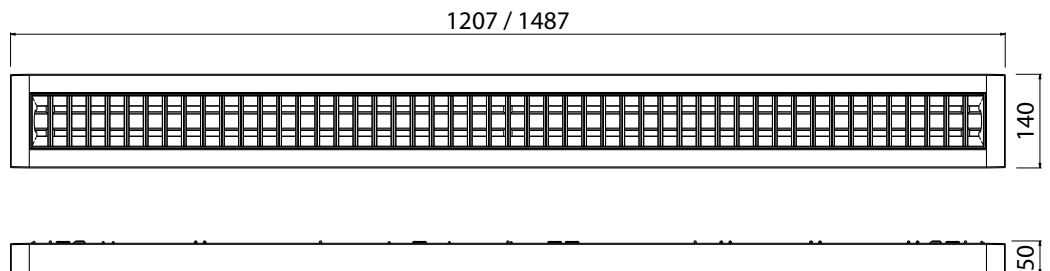

Structure

- › Body - white (RAL 9016) powder coated steel, also available in black
- › Louvre anodised aluminium, UGR<19
- › Microprismatic optics, UGR<19
- › Models: Direct light models for surface and wire suspension mounting, ambient light (U) 70/30 and 50/50
- › IP20
- › Connected load and luminaire luminous flux, see table
- › LED module lifespan $T_a=25\text{ }^\circ\text{C}$:
  - >100 000 h (L70)
  - 100 000 h (L80)
  - 71 000 h (L90)
- › LED driver lifetime $T_a=25\text{ }^\circ\text{C}$:
  - 100 000 h (max. 10 % failure)

Mounting

- › Directly to the ceiling or on a lighting suspension rail
- › Wire suspension
- › Ramp mounting
- › Mounting accessories to be ordered separately

Made to order

- › Versatile control options
- › Wide installation range
- › Project tailoring with different cables
- › 240 basic products and over 1200 combinations