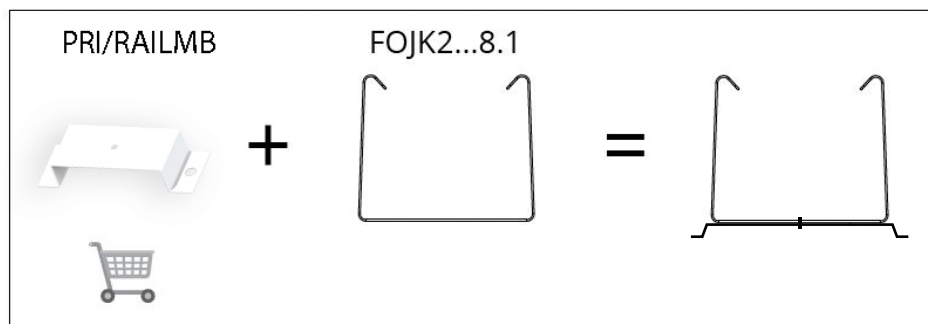

ON/OFF

Luminaires per miniature circuit breaker	B10	B16	C10	C16
PRI12x 25W	40	64	40	64
PRI15x 31W	40	64	40	64
PRI12xU30 35W	40	64	40	64
PRI15xU30 41W	29	47	42	67
PRI12xU50 45W	17	28	23	38
PRI15xU50 51W	17	28	23	38
PRI12xHO 33W	29	47	42	67
PRI15xHO 40W	17	28	23	38
PRI12xU30HO 46W	17	28	23	38
PRI15xU30HO 54W	17	28	23	38
PRI12xU50HO 57W	17	28	23	38
PRI15xU50HO 65W	9	15	15	25

DALI

Luminaires per miniature circuit breaker	B10	B16	C10	C16
PRI12x 25W	13	21	21	35
PRI15x 31W	13	21	21	35
PRI12xU30 35W	13	21	21	35
PRI15xU30 41W	13	21	21	35
PRI12xU50 45W	13	21	21	35
PRI15xU50 51W	13	21	21	35
PRI12xHO 33W	13	21	21	35
PRI15xHO 40W	13	21	21	35
PRI12xU30HO 46W	13	21	21	35
PRI15xU30HO 54W	13	21	21	35
PRI12xU50HO 57W	13	21	21	35
PRI15xU50HO 65W	13	21	21	35

PRI/RAILMB spring bracket