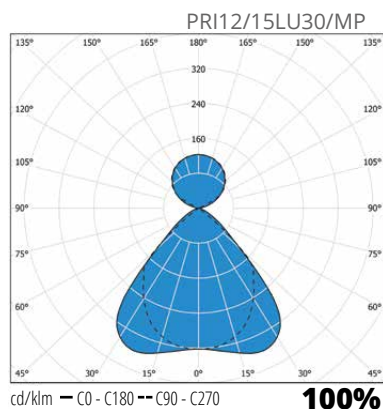

Structure

- › Body - white (RAL 9016) powder coated steel, also available in black
- › Louvre anodised aluminium, UGR<19
- › Microprismatic optics, UGR<19
- › Models: Direct light models for surface and wire suspension mounting, ambient light (U) 70/30 and 50/50
- › IP20
- › Connected load and luminaire luminous flux, see table
- › LED module lifespan $T_a=25\text{ }^\circ\text{C}$:
  - >100 000 h (L70)
  - 100 000 h (L80)
  - 71 000 h (L90)
- › LED driver lifetime $T_a=25\text{ }^\circ\text{C}$:
  - 100 000 h (max. 10 % failure)

Mounting

- › Directly to the ceiling or on a lighting suspension rail
- › Wire suspension
- › Ramp mounting
- › Mounting accessories to be ordered separately

Made to order

- › Versatile control options
- › Wide installation range
- › Project tailoring with different cables
- › 240 basic products and over 1200 combinations