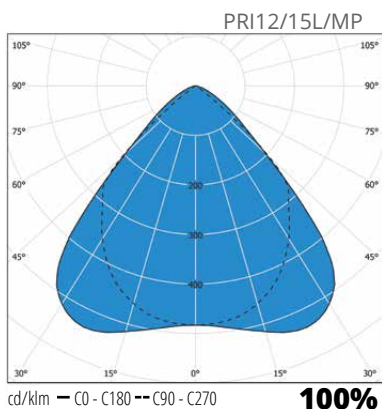

Structure

- › Body - white (RAL 9016) powder coated steel, also available in black
- › Louvre anodised aluminium, UGR<19
- › Microprismatic optics, UGR<19
- › Models: Direct light models for surface and wire suspension mounting, ambient light (U) 70/30 and 50/50
- › IP20
- › Connected load and luminaire luminous flux, see table
- › LED module lifespan $T_a=25\text{ }^\circ\text{C}$:
  - >100 000 h (L70)
  - 100 000 h (L80)
  - 71 000 h (L90)
- › LED driver lifetime $T_a=25\text{ }^\circ\text{C}$:
  - 100 000 h (max. 10 % failure)

Mounting

- › Directly to the ceiling or on a lighting suspension rail
- › Wire suspension
- › Ramp mounting
- › Mounting accessories to be ordered separately

Made to order

- › Versatile control options
- › Wide installation range
- › Project tailoring with different cables
- › 240 basic products and over 1200 combinations