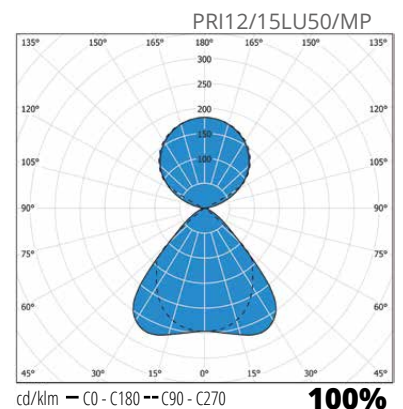

Structure

- › Body - white (RAL 9016) powder coated steel, also available in black
- › Louvre anodised aluminium, UGR<19
- › Microprismatic optics, UGR<19
- › Models: Direct light models for surface and wire suspension mounting, ambient light (U) 70/30 and 50/50
- › IP20
- › Connected load and luminaire luminous flux, see table
- › LED module lifespan $T_a=25\text{ }^\circ\text{C}$:
  - >100 000 h (L70)
  - 100 000 h (L80)
  - 71 000 h (L90)
- › LED driver lifetime $T_a=25\text{ }^\circ\text{C}$:
  - 100 000 h (max. 10 % failure)

Mounting

- › Directly to the ceiling or on a lighting suspension rail
- › Wire suspension
- › Ramp mounting
- › Mounting accessories to be ordered separately

Made to order

- › Versatile control options
- › Wide installation range
- › Project tailoring with different cables
- › 240 basic products and over 1200 combinations