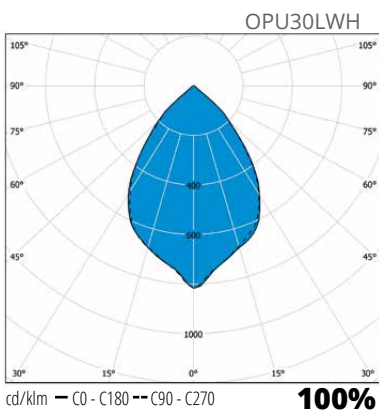

“Opus illuminates and invites to step in.”

Black

Opus with connection box

Structure

- › Body aluminium
- › Diffuser tempered bright glass
- › Colours: Black and white
- › Luminaires IP-class is IP65. Connection box IP21
- › Selection:
 - Power 28W, luminous flux 3000 lm
 - Power 41W, luminous flux 4500 lm
- › Colour temperature 4000 K, Ra>80
- › Power factor 0,95
- › Ambient temperature -20 °C - +30 °C
- › LED-module lifetime 68 000h (L90B10) T_a=25 °C

Mounting

- › Recessed installation, through wiring 3x1,5 mm²
- › Cut-out diameters
 - OPU30: ø 140 mm
 - OPU45: ø 165 mm
- › Separate connection box (IP21) with two break throughs

Made to order

- › DALI-versions
- › 3000 K-versions

28W	3000 lm	41W	4500 lm
-----	---------	-----	---------

OPU30L

OPU45L

E number	Type	Product name	Power	Base	Kg	Colour	Luminous flux
Opus							
45 032 36	OPU30LWH	OPU30LWH IP65 3000LM 840 GL WH	28W	LED	1,50	White	3000 lm
45 032 46	OPU30LBL	OPU30LBL IP65 3000LM 840 GL BL	28W	LED	1,50	Black	3000 lm
45 032 37	OPU45LWH	OPU45LWH IP65 4500LM 840 GL WH	41W	LED	1,70	White	4500 lm
45 032 47	OPU45LBL	OPU45LBL IP65 4500LM 840 GL BL	41W	LED	1,70	Black	4500 lm