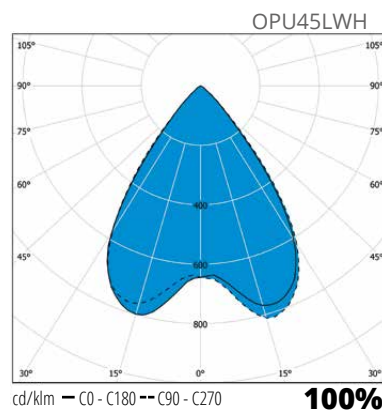

“Opus illuminates and invites to step in.”

Black

Opus with connection box

Structure

- › Body aluminium
- › Diffuser tempered bright glass
- › Colours: Black and white
- › Luminaires IP-class is IP65. Connection box IP21
- › Selection:
 - Power 28W, luminous flux 3000 lm
 - Power 41W, luminous flux 4500 lm
- › Colour temperature 4000 K, Ra>80
- › Power factor 0,95
- › Ambient temperature -20 °C - +30 °C
- › LED-module lifetime 68 000h (L90B10) T_a=25 °C

Mounting

- › Recessed installation, through wiring 3x1,5 mm²
- › Cut-out diameters
 - OPU30: ø 140 mm
 - OPU45: ø 165 mm
- › Separate connection box (IP21) with two break throughs

Made to order

- › DALI-versions
- › 3000 K-versions

28W	3000 lm	41W	4500 lm
-----	---------	-----	---------

OPU30L

OPU45L

E number	Type	Product name	Power	Base	Kg	Colour	Luminous flux
Opus							
45 032 36	OPU30LWH	OPU30LWH IP65 3000LM 840 GL WH	28W	LED	1,50	White	3000 lm
45 032 46	OPU30LBL	OPU30LBL IP65 3000LM 840 GL BL	28W	LED	1,50	Black	3000 lm
45 032 37	OPU45LWH	OPU45LWH IP65 4500LM 840 GL WH	41W	LED	1,70	White	4500 lm
45 032 47	OPU45LBL	OPU45LBL IP65 4500LM 840 GL BL	41W	LED	1,70	Black	4500 lm