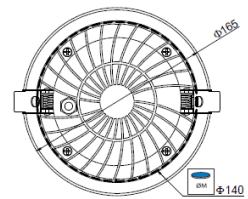

Made to order

- › DALI-versions
- › 3000 K-versions

28W	3000 lm	41W	4500 lm

OPU30L