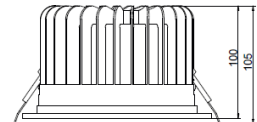

Made to order

- › DALI-versions
- › 3000 K-versions

28W	3000 lm	41W	4500 lm

OPU30L