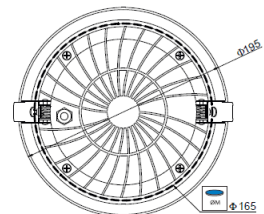

“Opus illuminates and invites to step in.”

Black

Opus with connection box

Structure

- › Body aluminium
- › Diffuser tempered bright glass
- › Colours: Black and white
- › Luminaires IP-class is IP65. Connection box IP21
- › Selection:
 - Power 28W, luminous flux 3000 lm
 - Power 41W, luminous flux 4500 lm
- › Colour temperature 4000 K, Ra>80
- › Power factor 0,95
- › Ambient temperature -20 °C - +30 °C
- › LED-module lifetime 68 000h (L90B10) T_a=25 °C

Mounting

- › Recessed installation, through wiring 3x1,5 mm²
- › Cut-out diameters
 - OPU30: ø 140 mm
 - OPU45: ø 165 mm
- › Separate connection box (IP21) with two break throughs

Made to order

- › DALI-versions
- › 3000 K-versions

28W	3000 lm	41W	4500 lm
-----	---------	-----	---------

OPU30L

OPU45L

E number	Type	Product name	Power	Base	Kg	Colour	Luminous flux
Opus							
45 032 36	OPU30LWH	OPU30LWH IP65 3000LM 840 GL WH	28W	LED	1,50	White	3000 lm
45 032 46	OPU30LBL	OPU30LBL IP65 3000LM 840 GL BL	28W	LED	1,50	Black	3000 lm
45 032 37	OPU45LWH	OPU45LWH IP65 4500LM 840 GL WH	41W	LED	1,70	White	4500 lm
45 032 47	OPU45LBL	OPU45LBL IP65 4500LM 840 GL BL	41W	LED	1,70	Black	4500 lm