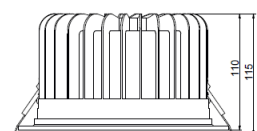

Structure

- › Body aluminium
- › Diffuser tempered bright glass
- › Colours: Black and white
- › Luminaires IP-class is IP65. Connection box IP21
- › Selection:
  - Power 28W, luminous flux 3000 lm
  - Power 41W, luminous flux 4500 lm
- › Colour temperature 4000 K, Ra>80
- › Power factor 0,95
- › Ambient temperature -20 °C - +30 °C
- › LED-module lifetime 68 000h (L90B10) T_a=25 °C

Mounting

- › Recessed installation, through wiring 3x1,5 mm²
- › Cut-out diameters
  - OPU30: ø 140 mm
  - OPU45: ø 165 mm
- › Separate connection box (IP21) with two break throughs

Made to order

- › DALI-versions
- › 3000 K-versions

28W	3000 lm	41W	4500 lm

OPU45L

E number	Type	Product name	Power	Base	Kg	Colour	Luminous flux
Opus							
45 032 36	OPU30LWH	OPU30LWH IP65 3000LM 840 GL WH	28W	LED	1,50	White	3000 lm
45 032 46	OPU30LBL	OPU30LBL IP65 3000LM 840 GL BL	28W	LED	1,50	Black	3000 lm
45 032 37	OPU45LWH	OPU45LWH IP65 4500LM 840 GL WH	41W	LED	1,70	White	4500 lm
45 032 47	OPU45LBL	OPU45LBL IP65 4500LM 840 GL BL	41W	LED	1,70	Black	4500 lm