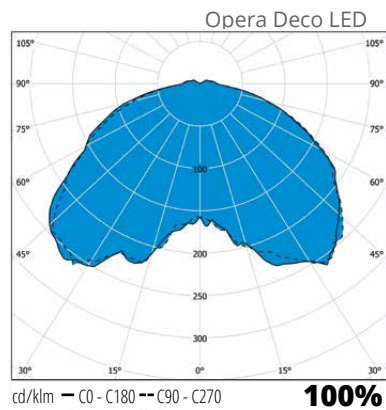

E Number	Type	Product name	Base	Colour	Luminous flux	Kg
Opera Deco 3000 K						
45 032 97	OPD530L20GH/3K	OPD530L20GH 18W/830 AC GH	LED	graphite grey	2760 lm	8,0
45 032 98	OPD530L20HH/3K	OPD530L20HH 18W/830 AC HH	LED	pearl grey	2760 lm	8,0
45 033 02	OPD530LGH/3K	OPD530LGH 30W/830 AC GH	LED	graphite grey	4300 lm	8,0
45 033 04	OPD530LHH/3K	OPD530LHH 30W/830 AC HH	LED	pearl grey	4300 lm	8,0
Opera Deco 3000 K with Bi-power power reduction						
45 032 95	OPD530L20BPGH/3K	OPD530L20BPGH 18W/830 BP GH	LED	graphite grey	2760 lm	8,0
45 032 96	OPD530L20BPHH/3K	OPD530L20BPHH 18W/830 BP HH	LED	pearl grey	2760 lm	8,0
45 032 99	OPD530LBPGH/3K	OPD530LBPGH 30W/830 BP GH	LED	graphite grey	4300 lm	8,0
45 033 01	OPD530LBPHH/3K	OPD530LBPHH 30W/830 BP HH	LED	pearl grey	4300 lm	8,0
Glare Covers						
45 033 65	AVL961	Opera glare cover plate 120° GH		graphite grey		0,27
45 033 66	AVL962	Opera glare cover plate 120° HH		pearl grey		0,27