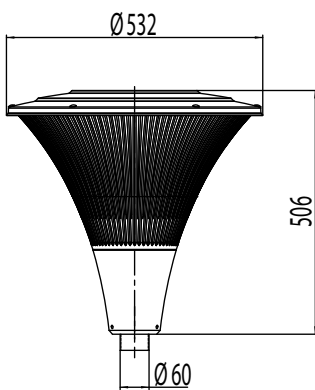

E Number	Type	Product name	Base	Colour	Luminous flux	Kg
Opera Deco 3000 K						
45 032 97	OPD530L20GH/3K	OPD530L20GH 18W/830 AC GH	LED	graphite grey	2760 lm	8,0
45 032 98	OPD530L20HH/3K	OPD530L20HH 18W/830 AC HH	LED	pearl grey	2760 lm	8,0
45 033 02	OPD530LGH/3K	OPD530LGH 30W/830 AC GH	LED	graphite grey	4300 lm	8,0
45 033 04	OPD530LHH/3K	OPD530LHH 30W/830 AC HH	LED	pearl grey	4300 lm	8,0
Opera Deco 3000 K with Bi-power power reduction						
45 032 95	OPD530L20BPGH/3K	OPD530L20BPGH 18W/830 BP GH	LED	graphite grey	2760 lm	8,0
45 032 96	OPD530L20BPHH/3K	OPD530L20BPHH 18W/830 BP HH	LED	pearl grey	2760 lm	8,0
45 032 99	OPD530LBPGH/3K	OPD530LBPGH 30W/830 BP GH	LED	graphite grey	4300 lm	8,0
45 033 01	OPD530LBPHH/3K	OPD530LBPHH 30W/830 BP HH	LED	pearl grey	4300 lm	8,0
Glare Covers						
45 033 65	AVL961	Opera glare cover plate 120° GH		graphite grey		0,27
45 033 66	AVL962	Opera glare cover plate 120° HH		pearl grey		0,27