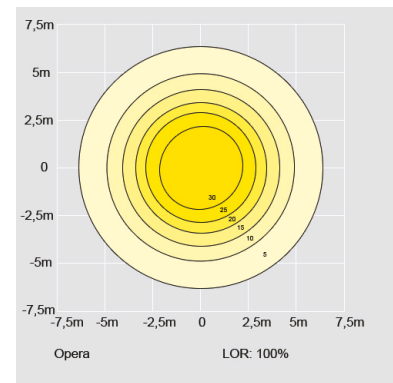

E Number	Type	Product name	Base	Colour	Luminous flux	Kg
Opera Deco 3000 K						
45 032 97	OPD530L20GH/3K	OPD530L20GH 18W/830 AC GH	LED	graphite grey	2760 lm	8,0
45 032 98	OPD530L20HH/3K	OPD530L20HH 18W/830 AC HH	LED	pearl grey	2760 lm	8,0
45 033 02	OPD530LGH/3K	OPD530LGH 30W/830 AC GH	LED	graphite grey	4300 lm	8,0
45 033 04	OPD530LHH/3K	OPD530LHH 30W/830 AC HH	LED	pearl grey	4300 lm	8,0
Opera Deco 3000 K with Bi-power power reduction						
45 032 95	OPD530L20BPGH/3K	OPD530L20BPGH 18W/830 BP GH	LED	graphite grey	2760 lm	8,0
45 032 96	OPD530L20BPHH/3K	OPD530L20BPHH 18W/830 BP HH	LED	pearl grey	2760 lm	8,0
45 032 99	OPD530LBPGH/3K	OPD530LBPGH 30W/830 BP GH	LED	graphite grey	4300 lm	8,0
45 033 01	OPD530LBPHH/3K	OPD530LBPHH 30W/830 BP HH	LED	pearl grey	4300 lm	8,0
Glare Covers						
45 033 65	AVL961	Opera glare cover plate 120° GH		graphite grey		0,27
45 033 66	AVL962	Opera glare cover plate 120° HH		pearl grey		0,27