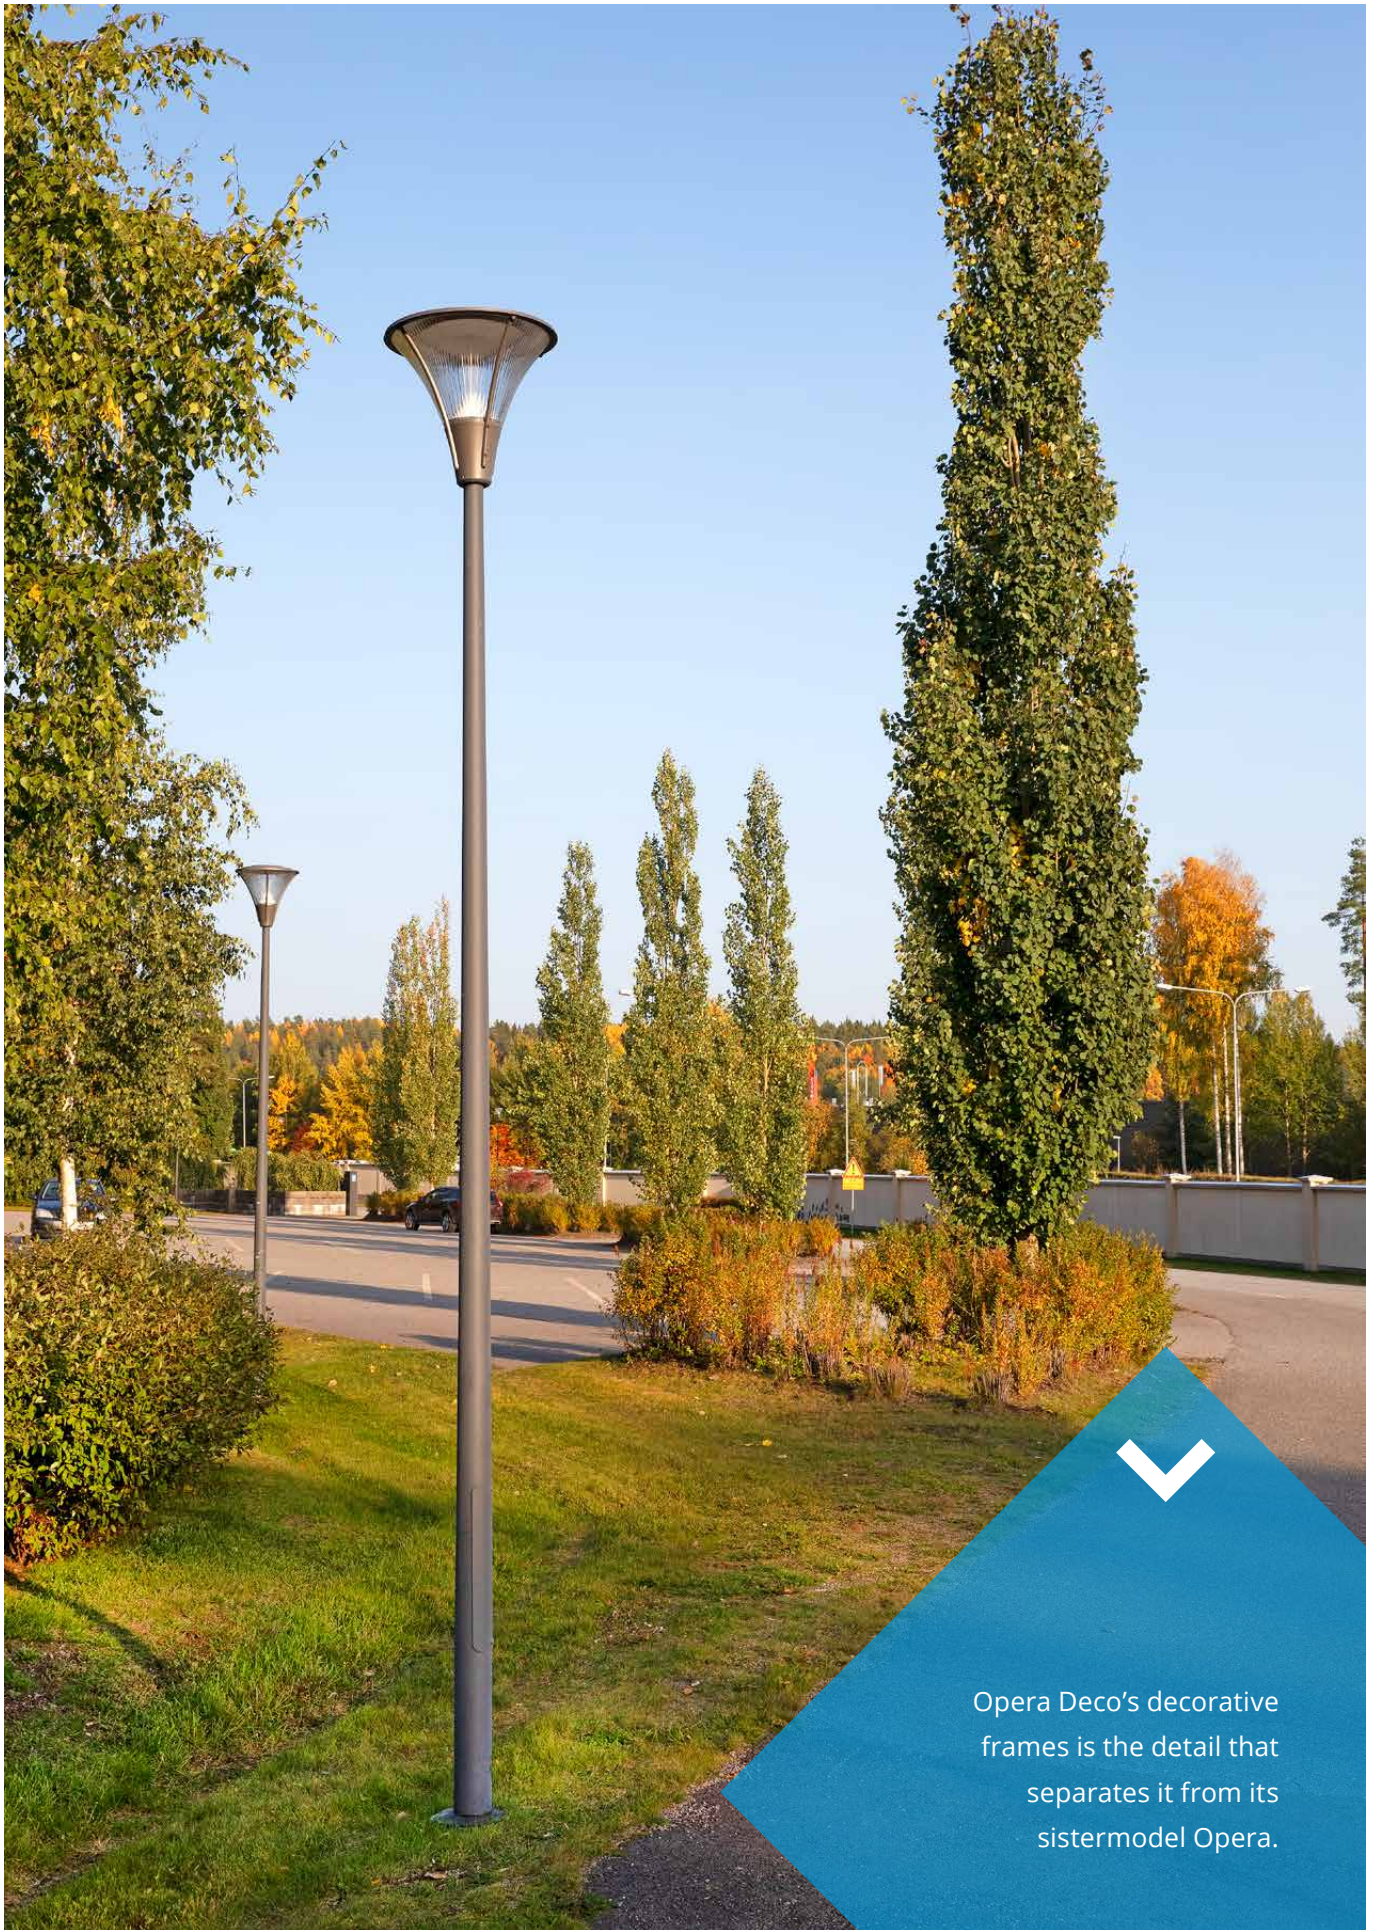

Opera Deco's decorative frames is the detail that separates it from its sistermodel Opera.