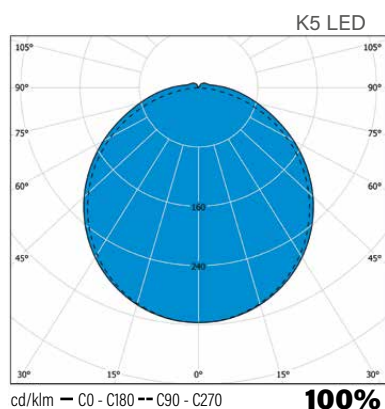

Monix Slim Tillbehör								
70 998 05	AMJK2S	MONTAGEFÄSTE PAR						metall
72 101 87	AMJK2SV	MONTAGEFÄSTE PAR VITA						vit
72 156 08	SKYDSAMSL	SKYDDSRUMSBYGEL 2ST MONIXSLIM						vit
72 176 98	AMSL-VSS	SKYDDSRUMSBYGEL 2ST MONIX AMSL						vit

Antal armaturer per säkring	B10	B16	C10	C16
AMSL60 (också /3K och radar)	20	40	20	40
AMSL6020 (också /3K och radar)	35	65	35	65
AMSL90 (också /3K och radar)	20	40	20	40
AMSL9030 (också /3K och radar)	35	65	35	65
AMSL120 (också /3K och radar)	20	40	20	40
AMSL12045 (också /3K och radar)	35	65	35	65
AMSL150 (också /3K och radar)	15	24	24	40
AMSL15055 (också /3K och radar)	15	24	24	40
AMSL60ED (också /3K)	22	36	37	61
AMSL6020ED (också /3K)	22	36	37	61
AMSL90ED (också /3K)	15	24	24	40
AMSL9030ED (också /3K)	15	24	24	40
AMSL120ED (också /3K)	15	24	24	40
AMSL12045ED (också /3K)	15	24	24	40
AMSL150ED (också /3K)	15	24	24	40
AMSL15055ED (också /3K)	15	24	24	40

AMSL-VSS