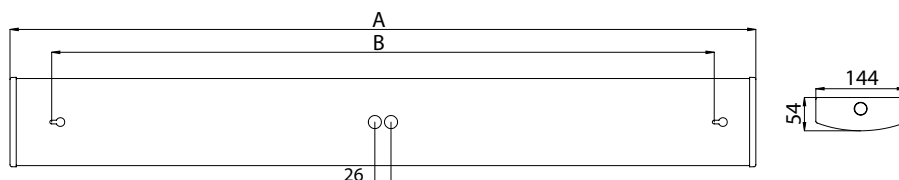

E-nummer	Typ	Beskrivning	Socket	Kg	Ljuskurva	A	B	Ljusflöde
Monix Slim LED DALI								
	AMSL60ED	AMSL60ED IP44 29W/840 AC O DALI	LED	1,7	K5	598	520	2890 lm
	AMSL60ED/3K	AMSL60ED/3K IP44 29W/830 AC O DALI	LED	1,7	K5	598	520	2906 lm
	AMSL6020ED	AMSL6020ED IP44 21W/840 AC O DALI	LED	1,7	K5	598	520	2170 lm
	AMSL6020ED/3K	AMSL6020ED/3K IP44 21W/830 AC O DALI	LED	1,7	K5	598	520	2067 lm
	AMSL90ED	AMSL90ED IP44 47W/840 AC O DALI	LED	2,9	K5	898	765	4480 lm
	AMSL90ED/3K	AMSL90ED/3K IP44 47W/830 AC O DALI	LED	2,9	K5	898	765	4268 lm
	AMSL9030ED	AMSL9030ED IP44 29W/840 AC O DALI	LED	2,3	K5	898	765	3050 lm
	AMSL9030ED/3K	AMSL9030ED/3K IP44 29W/830 AC O DALI	LED	2,3	K5	898	765	2906 lm
	AMSL120ED	AMSL120ED IP44 54W/840 AC O DALI	LED	2,9	K5	1198	1065	6200 lm
	AMSL120ED/3K	AMSL120ED/3K IP44 54W/830 AC O DALI	LED	2,9	K5	1198	1065	5907 lm
	AMSL12045ED	AMSL12045ED IP44 38W/840 AC O DALI	LED	2,9	K5	1198	1065	4470 lm
	AMSL12045ED/3K	AMSL12045ED/3K IP44 38W/830 AC O DALI	LED	2,9	K5	1198	1065	4259 lm
	AMSL150ED	AMSL150ED IP44 65W/840 AC O DALI	LED	3,5	K5	1498	1365	7600 lm
	AMSL150ED/3K	AMSL150ED/3K IP44 65W/830 AC O DALI	LED	3,5	K5	1498	1365	7213 lm
	AMSL15055ED	AMSL15055ED IP44 47W/840 AC O DALI	LED	3,5	K5	1498	1365	5510 lm
	AMSL15055ED/3K	AMSL15055ED/3K IP44 47W/830 AC O DALI	LED	3,5	K5	1498	1365	5229 lm