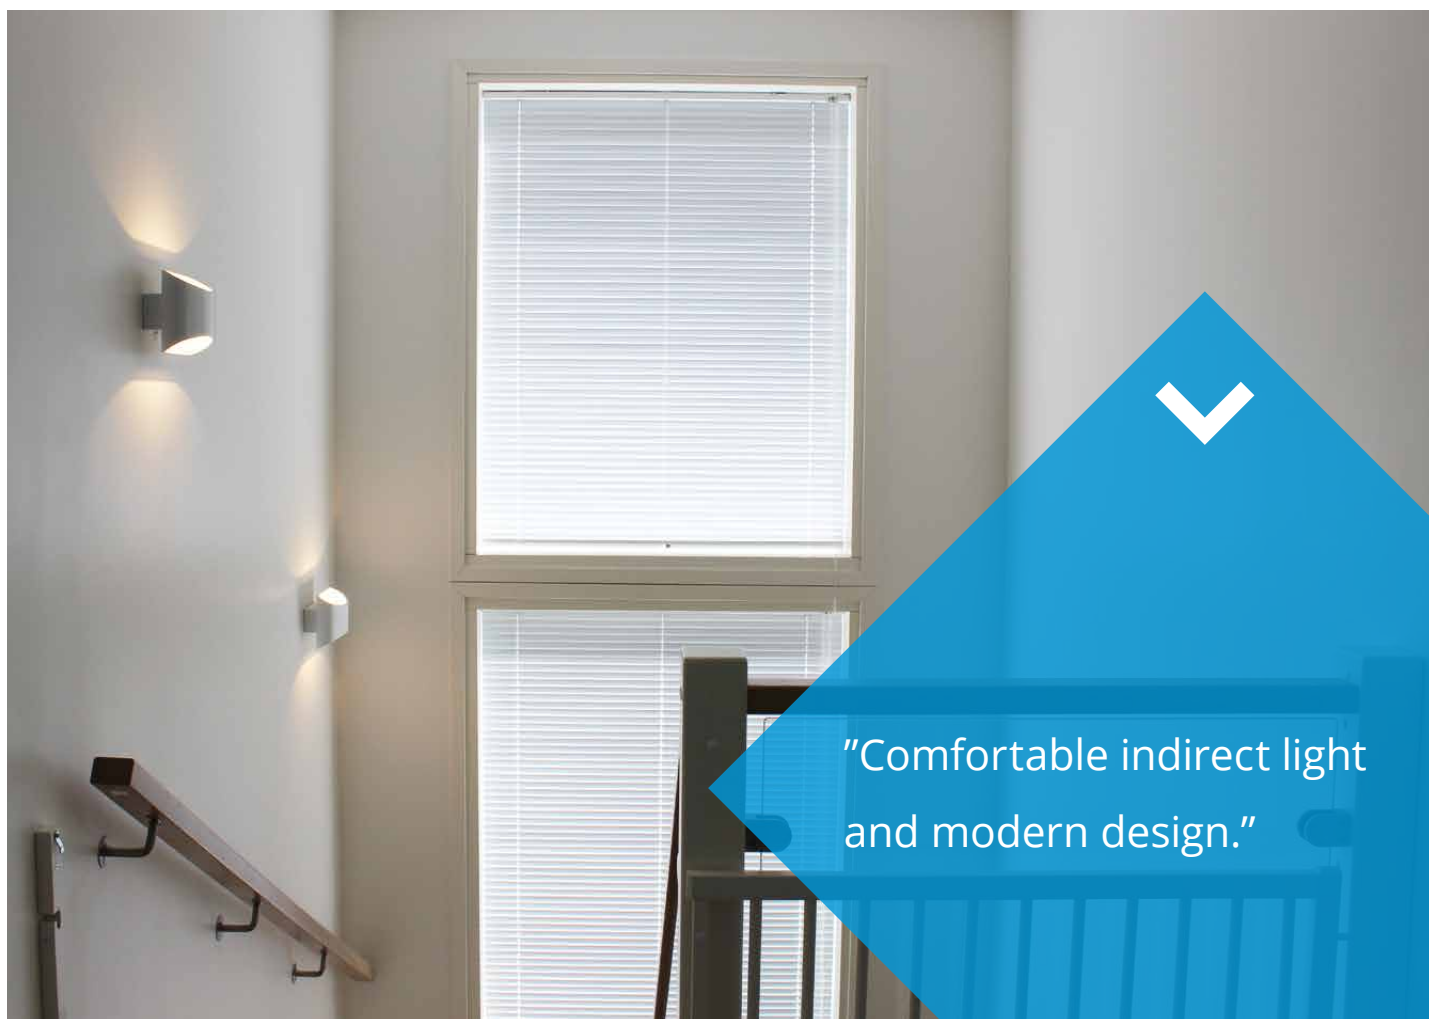

Luxova

LED

Decorative wall luminaire for public premises and homes.

Structure

- › Body white aluminium
- › Connected load 9W, luminaire luminous flux 600 lm
- › 3000 K, Ra > 90
- › LED-luminaire lifespan 30 000 h
- › Triac-dimmable

Mounting

- › Surface wall mounting
- › -o 3x2,5 mm²

9W	600 lm
----	--------

E number	Type	Product name	Kg	Luminous flux
Luxova				
42 076 06	LX8170D/3K	LX8170D/3K LED 8W/830 WH	1,6	600 lm