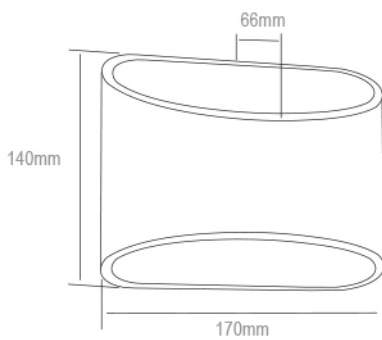

Luxova

LED

Decorative wall luminaire for public premises and homes.

Structure

- › Body white aluminium
- › Connected load 9W, luminaire luminous flux 600 lm
- › 3000 K, Ra > 90
- › LED-luminaire lifespan 30 000 h
- › Triac-dimmable

Mounting

- › Surface wall mounting
- › -o 3x2,5 mm²

9W	600 lm
----	--------

E number	Type	Product name	Kg	Luminous flux
Luxova				
42 076 06	LX8170D/3K	LX8170D/3K LED 8W/830 WH	1,6	600 lm