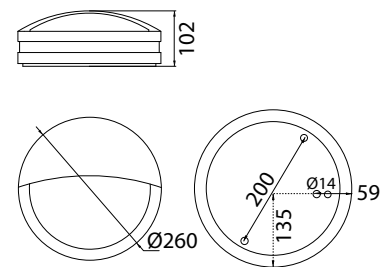

AVN260LGH

E number	Type	Product name	Base	Model	Colour	Kg
LED-models						
41 032 08	AVN260GHLED	AVN260GHLED IP54 9W/840 PC GH	LED	wall/ceiling	graphite grey	1,2
41 032 11	AVN260LGHLED	AVN260LGHLED IP54 9W/840 PC GH	LED	wall	graphite grey	1,2
Wall-/ ceiling luminaire						
41 032 06	AVN260	AVN260 IP54 60W E27 PC O WH	E27		white	1,2
41 031 54	AVN260GH	AVN260GH IP54 60W E27 PC O GH	E27		graphite grey	1,2
Wall luminaire with eyelid						
41 032 09	AVN260L	AVN260L IP54 60W E27 PC O WH	E27		white	1,2
41 031 55	AVN260LGH	AVN260LGH IP54 60W E27 PC O GH	E27		graphite grey	1,2