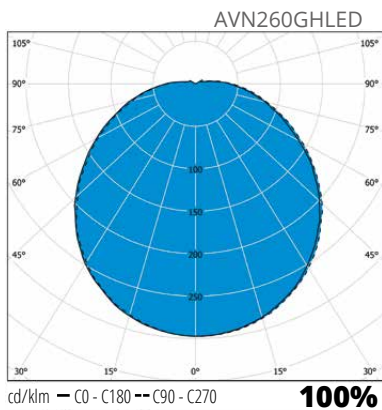

Structure

- › Body powder-coated aluminium
- › Diffuser UV resistant polycarbonate
- › Colour graphite grey=GH or white=VA
- › IK08

Selection

- › E27-based models for general- and house number lighting max. 60W, 11-18W energy saving bulbs are recommended. Light source width max. 45 mm and length max. 145 mm
- › LED-models:
  AVN260...- Connected load 8W, luminaire luminous flux 572 lm (with frame) / 370 lm (with eye-lid), 4000 K
  Ra>80, power factor 0,92
  Ambient temperature - 20 °C - + 30 °C
  LED-module lifespan 30 000 h (L70), T_a=30 °C

Mounting

- › To the wall and ceiling, through-wiring 3x1,5 mm²

AVN260GH

E number	Type	Product name	Base	Model	Colour	Kg
LED-models						
41 032 08	AVN260GHLED	AVN260GHLED IP54 9W/840 PC GH	LED	wall/ceiling	graphite grey	1,2
41 032 11	AVN260LGHLED	AVN260LGHLED IP54 9W/840 PC GH	LED	wall	graphite grey	1,2
Wall-/ ceiling luminaire						
41 032 06	AVN260	AVN260 IP54 60W E27 PC O WH	E27		white	1,2
41 031 54	AVN260GH	AVN260GH IP54 60W E27 PC O GH	E27		graphite grey	1,2
Wall luminaire with eyelid						
41 032 09	AVN260L	AVN260L IP54 60W E27 PC O WH	E27		white	1,2
41 031 55	AVN260LGH	AVN260LGH IP54 60W E27 PC O GH	E27		graphite grey	1,2