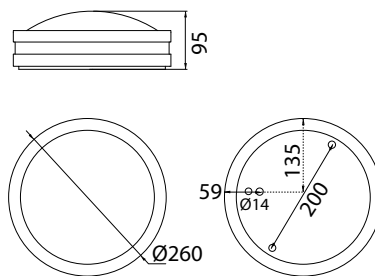

Structure

- › Body powder-coated aluminium
- › Diffuser UV resistant polycarbonate
- › Colour graphite grey=GH or white=VA
- › IK08

Selection

- › E27-based models for general- and house number lighting max. 60W, 11-18W energy saving bulbs are recommended. Light source width max. 45 mm and length max. 145 mm
- › LED-models:
  AVN260...- Connected load 8W, luminaire luminous flux 572 lm (with frame) / 370 lm (with eye-lid), 4000 K
  Ra>80, power factor 0,92
  Ambient temperature - 20 °C - + 30 °C
  LED-module lifespan 30 000 h (L70), T_a=30 °C

Mounting

- › To the wall and ceiling, through-wiring 3x1,5 mm²

AVN260GH

E number	Type	Product name	Base	Model	Colour	Kg
LED-models						
41 032 08	AVN260GHLED	AVN260GHLED IP54 9W/840 PC GH	LED	wall/ceiling	graphite grey	1,2
41 032 11	AVN260LGHLED	AVN260LGHLED IP54 9W/840 PC GH	LED	wall	graphite grey	1,2
Wall-/ ceiling luminaire						
41 032 06	AVN260	AVN260 IP54 60W E27 PC O WH	E27		white	1,2
41 031 54	AVN260GH	AVN260GH IP54 60W E27 PC O GH	E27		graphite grey	1,2
Wall luminaire with eyelid						
41 032 09	AVN260L	AVN260L IP54 60W E27 PC O WH	E27		white	1,2
41 031 55	AVN260LGH	AVN260LGH IP54 60W E27 PC O GH	E27		graphite grey	1,2