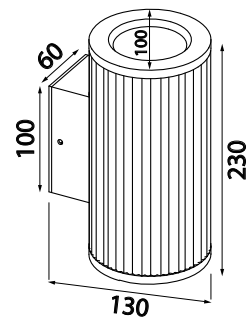

Selection

- › GU10-based models for spot lighting, light source alternatives:
 GU10 CFL 9W
 GU10 LED max. 7W
 GU10 halogen max. 35W
 Light source max. height 76 mm

Mounting

- › To wall, -o 3x1,5 mm²
- › AVN01GH-model equipped with ground spike and 5,5 m rubber cable (H05RN-F 2x1,0 mm²) and plug

AVN01GH

AVN03GH

AVN07GH

AVN08GH

E number	Type	Product name	Base	Model	Kg
Lumia Spike, 2xGU10, spike and 5,5 m rubber cable with Schuko plug, CL2					
41 031 49	AVN01GH	AVN01GH IP44 2X35W GU10 G C GH	GU10	pole	1,6
Lumia wallspot					
41 031 51	AVN03GH	AVN03GH IP44 50W GU10 G C GH	GU10	wall	0,7
Lumia wallspot, adjustable					
41 031 52	AVN07GH	AVN07GH IP44 35W GU10 G C GH	GU10	wall	0,6
Lumia wallspot up-down					
41 031 85	AVN08GH	AVN08GH IP44 2X35W GU10 G C GH	GU10	wall	1,1