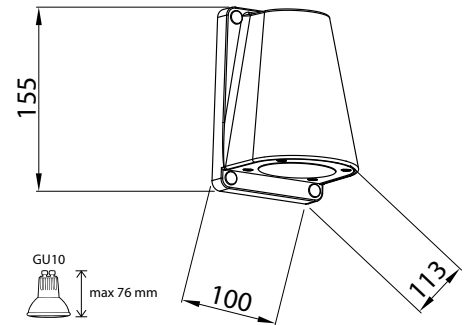

Selection

- › GU10-based models for spot lighting, light source alternatives:
 GU10 CFL 9W
 GU10 LED max. 7W
 GU10 halogen max. 35W
 Light source max. height 76 mm

Mounting

- › To wall, -o 3x1,5 mm²
- › AVN01GH-model equipped with ground spike and 5,5 m rubber cable (H05RN-F 2x1,0 mm²) and plug

AVN01GH

AVN03GH

AVN07GH

AVN08GH

E number	Type	Product name	Base	Model	Kg
Lumia Spike, 2xGU10, spike and 5,5 m rubber cable with Schuko plug, CL2					
41 031 49	AVN01GH	AVN01GH IP44 2X35W GU10 G C GH	GU10	pole	1,6
Lumia wallspot					
41 031 51	AVN03GH	AVN03GH IP44 50W GU10 G C GH	GU10	wall	0,7
Lumia wallspot, adjustable					
41 031 52	AVN07GH	AVN07GH IP44 35W GU10 G C GH	GU10	wall	0,6
Lumia wallspot up-down					
41 031 85	AVN08GH	AVN08GH IP44 2X35W GU10 G C GH	GU10	wall	1,1