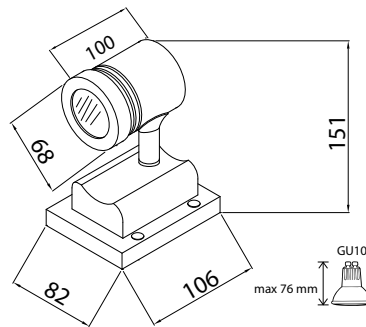

Selection

- › GU10-based models for spot lighting, light source alternatives:
 GU10 CFL 9W
 GU10 LED max. 7W
 GU10 halogen max. 35W
 Light source max. height 76 mm

Mounting

- › To wall, -o 3x1,5 mm²
- › AVN01GH-model equipped with ground spike and 5,5 m rubber cable (H05RN-F 2x1,0 mm²) and plug

AVN01GH

AVN03GH

AVN07GH

AVN08GH

E number	Type	Product name	Base	Model	Kg
Lumia Spike, 2xGU10, spike and 5,5 m rubber cable with Schuko plug, CL2					
41 031 49	AVN01GH	AVN01GH IP44 2X35W GU10 G C GH	GU10	pole	1,6
Lumia wallspot					
41 031 51	AVN03GH	AVN03GH IP44 50W GU10 G C GH	GU10	wall	0,7
Lumia wallspot, adjustable					
41 031 52	AVN07GH	AVN07GH IP44 35W GU10 G C GH	GU10	wall	0,6
Lumia wallspot up-down					
41 031 85	AVN08GH	AVN08GH IP44 2X35W GU10 G C GH	GU10	wall	1,1