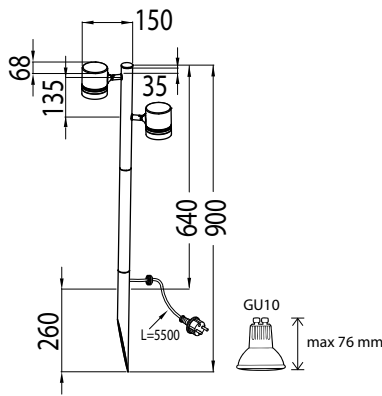

"Spotlight for home wall
or summer cottage.
Durable and affordable."

AVN03GH

AVN07GH

AVN08GH

Structure

- › Body is aluminium
- › Protective glass (AVN01GH, AVN03GH, AVN07GH and AVN08GH)
- › Colour graphite grey=GH

Selection

- › GU10-based models for spot lighting, light source alternatives:
 GU10 CFL 9W
 GU10 LED max. 7W
 GU10 halogen max. 35W
 Light source max. height 76 mm

Mounting

- › To wall, -o 3x1,5 mm²
- › AVN01GH-model equipped with ground spike and 5,5 m rubber cable (H05RN-F 2x1,0 mm²) and plug

AVN01GH

AVN03GH

AVN07GH

AVN08GH

E number	Type	Product name	Base	Model	Kg
Lumia Spike, 2xGU10, spike and 5,5 m rubber cable with Schuko plug, CL2					
41 031 49	AVN01GH	AVN01GH IP44 2X35W GU10 G C GH	GU10	pole	1,6
Lumia wallspot					
41 031 51	AVN03GH	AVN03GH IP44 50W GU10 G C GH	GU10	wall	0,7
Lumia wallspot, adjustable					
41 031 52	AVN07GH	AVN07GH IP44 35W GU10 G C GH	GU10	wall	0,6
Lumia wallspot up-down					
41 031 85	AVN08GH	AVN08GH IP44 2X35W GU10 G C GH	GU10	wall	1,1