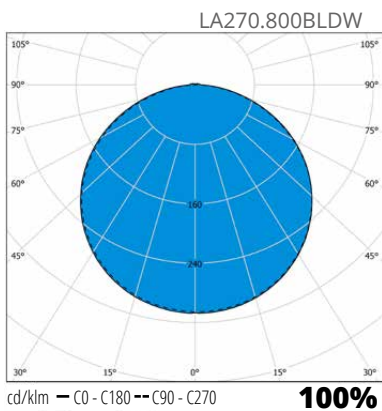

Dual
White

1 Luminaire,
2 Colour temperatures

"Stylish luminaire
for years to come!"

Structure

- ▶ Body die-cast aluminium
- ▶ Diffuser UV-protected polycarbonate
- ▶ LED-models:
Connected load 9W or 15W, radar models 10.5W and 16.5W, see the luminaire luminous flux from the table
3000 K/4000 K, selected from circuit board switch under diffuser
Ra > 80, power factor 0,9
Ambient temperature - 20 °C - + 30 °C
LED-module lifespan 50 000 h (L70), T_a=25 °C

Mounting

- ▶ To the wall and to the ceiling, -o- 3x2,5 mm²
- ▶ Breakthroughs on luminaires side
- ▶ Cable holes at the bottom of the luminaire and sides also

E number	Type	Product name	Base	Kg	Colour	Luminous flux
Largo LED						
45 032 49	LA270.800BL/DW	LARGO IP66 LED 9W 830/840	LED	1,67	Black	800/400 lm
45 032 52	LA340.1300BL/DW	LARGO IP66 LED 15W 830/840	LED	2,53	Black	1300/850/600 lm
Largo LED with eye-lid						
45 032 55	LA270L.800BL/DW	LARGO L IP66 LED 9W 830/840	LED	1,82	Black	650/330 lm
45 032 58	LA340L.1300BL/DW	LARGO L IP66 LED 15W 830/840	LED	2,77	Black	1000/700/500 lm
Largo LED radar sensor luminaires						
45 032 50	LA270R.800BL/DW	LARGO IP66 LED 10.5W 830/840 R	LED	1,72	Black	800/400 lm
45 032 53	LA340R.1300BL/DW	LARGO IP66 LED 16.5W 830/840 R	LED	2,58	Black	1300/850/600 lm
Largo LED radar sensor luminaires with eye-lid						
45 032 56	LA270LR.800BL/DW	LARGO L IP66 LED 10.5W 830/840 R	LED	1,88	Black	650/330 lm
45 032 59	LA340LR.1300BL/DW	LARGO L IP66 LED 16.5W 830/840 R	LED	2,82	Black	1000/700/500 lm