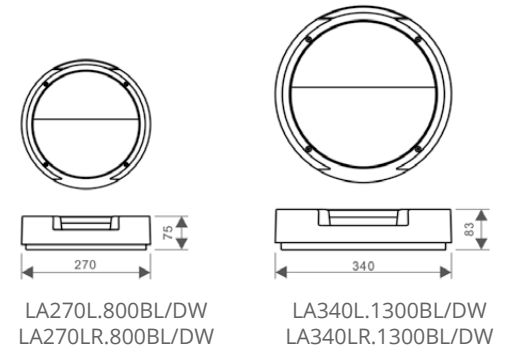

Dual
White

1 Luminaire,
2 Colour temperatures

"Stylish luminaire
for years to come!"

Structure

- ▶ Body die-cast aluminium
- ▶ Diffuser UV-protected polycarbonate
- ▶ LED-models:
Connected load 9W or 15W, radar models 10.5W and 16.5W, see the luminaire luminous flux from the table
3000 K/4000 K, selected from circuit board switch under diffuser
Ra > 80, power factor 0,9
Ambient temperature - 20 °C - + 30 °C
LED-module lifespan 50 000 h (L70), T_a=25 °C

Mounting

- ▶ To the wall and to the ceiling, -o- 3x2,5 mm²
- ▶ Breakthroughs on luminaires side
- ▶ Cable holes at the bottom of the luminaire and sides also

E number	Type	Product name	Base	Kg	Colour	Luminous flux
Largo LED						
45 032 49	LA270.800BL/DW	LARGO IP66 LED 9W 830/840	LED	1,67	Black	800/400 lm
45 032 52	LA340.1300BL/DW	LARGO IP66 LED 15W 830/840	LED	2,53	Black	1300/850/600 lm
Largo LED with eye-lid						
45 032 55	LA270L.800BL/DW	LARGO L IP66 LED 9W 830/840	LED	1,82	Black	650/330 lm
45 032 58	LA340L.1300BL/DW	LARGO L IP66 LED 15W 830/840	LED	2,77	Black	1000/700/500 lm
Largo LED radar sensor luminaires						
45 032 50	LA270R.800BL/DW	LARGO IP66 LED 10.5W 830/840 R	LED	1,72	Black	800/400 lm
45 032 53	LA340R.1300BL/DW	LARGO IP66 LED 16.5W 830/840 R	LED	2,58	Black	1300/850/600 lm
Largo LED radar sensor luminaires with eye-lid						
45 032 56	LA270LR.800BL/DW	LARGO L IP66 LED 10.5W 830/840 R	LED	1,88	Black	650/330 lm
45 032 59	LA340LR.1300BL/DW	LARGO L IP66 LED 16.5W 830/840 R	LED	2,82	Black	1000/700/500 lm