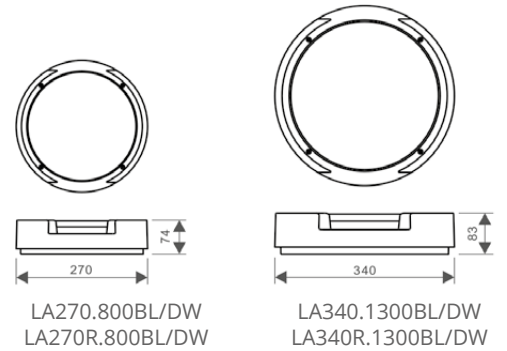

Dual
White

1 Luminaire,
2 Colour temperatures

"Stylish luminaire
for years to come!"

Structure

- ▶ Body die-cast aluminium
- ▶ Diffuser UV-protected polycarbonate
- ▶ LED-models:
Connected load 9W or 15W, radar models 10.5W and 16.5W, see the luminaire luminous flux from the table
3000 K/4000 K, selected from circuit board switch under diffuser
Ra > 80, power factor 0,9
Ambient temperature - 20 °C - + 30 °C
LED-module lifespan 50 000 h (L70), T_a=25 °C

Mounting

- ▶ To the wall and to the ceiling, -o- 3x2,5 mm²
- ▶ Breakthroughs on luminaires side
- ▶ Cable holes at the bottom of the luminaire and sides also

E number	Type	Product name	Base	Kg	Colour	Luminous flux
Largo LED						
45 032 49	LA270.800BL/DW	LARGO IP66 LED 9W 830/840	LED	1,67	Black	800/400 lm
45 032 52	LA340.1300BL/DW	LARGO IP66 LED 15W 830/840	LED	2,53	Black	1300/850/600 lm
Largo LED with eye-lid						
45 032 55	LA270L.800BL/DW	LARGO L IP66 LED 9W 830/840	LED	1,82	Black	650/330 lm
45 032 58	LA340L.1300BL/DW	LARGO L IP66 LED 15W 830/840	LED	2,77	Black	1000/700/500 lm
Largo LED radar sensor luminaires						
45 032 50	LA270R.800BL/DW	LARGO IP66 LED 10.5W 830/840 R	LED	1,72	Black	800/400 lm
45 032 53	LA340R.1300BL/DW	LARGO IP66 LED 16.5W 830/840 R	LED	2,58	Black	1300/850/600 lm
Largo LED radar sensor luminaires with eye-lid						
45 032 56	LA270LR.800BL/DW	LARGO L IP66 LED 10.5W 830/840 R	LED	1,88	Black	650/330 lm
45 032 59	LA340LR.1300BL/DW	LARGO L IP66 LED 16.5W 830/840 R	LED	2,82	Black	1000/700/500 lm