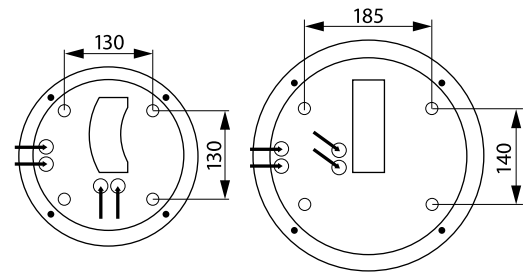

Dual
White

1 Luminaire,
2 Colour temperatures

"Stylish luminaire
for years to come!"

Structure

- ▶ Body die-cast aluminium
- ▶ Diffuser UV-protected polycarbonate
- ▶ LED-models:
Connected load 9W or 15W, radar models 10.5W and 16.5W, see the luminaire luminous flux from the table
3000 K/4000 K, selected from circuit board switch under diffuser
Ra > 80, power factor 0,9
Ambient temperature - 20 °C - + 30 °C
LED-module lifespan 50 000 h (L70), T_a=25 °C

Mounting

- ▶ To the wall and to the ceiling, -o- 3x2,5 mm²
- ▶ Breakthroughs on luminaires side
- ▶ Cable holes at the bottom of the luminaire and sides also

E number	Type	Product name	Base	Kg	Colour	Luminous flux
Largo LED						
45 032 49	LA270.800BL/DW	LARGO IP66 LED 9W 830/840	LED	1,67	Black	800/400 lm
45 032 52	LA340.1300BL/DW	LARGO IP66 LED 15W 830/840	LED	2,53	Black	1300/850/600 lm
Largo LED with eye-lid						
45 032 55	LA270L.800BL/DW	LARGO L IP66 LED 9W 830/840	LED	1,82	Black	650/330 lm
45 032 58	LA340L.1300BL/DW	LARGO L IP66 LED 15W 830/840	LED	2,77	Black	1000/700/500 lm
Largo LED radar sensor luminaires						
45 032 50	LA270R.800BL/DW	LARGO IP66 LED 10.5W 830/840 R	LED	1,72	Black	800/400 lm
45 032 53	LA340R.1300BL/DW	LARGO IP66 LED 16.5W 830/840 R	LED	2,58	Black	1300/850/600 lm
Largo LED radar sensor luminaires with eye-lid						
45 032 56	LA270LR.800BL/DW	LARGO L IP66 LED 10.5W 830/840 R	LED	1,88	Black	650/330 lm
45 032 59	LA340LR.1300BL/DW	LARGO L IP66 LED 16.5W 830/840 R	LED	2,82	Black	1000/700/500 lm