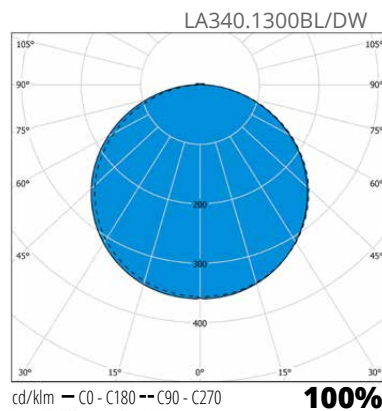

Dual
White

1 Luminaire,
2 Colour temperatures

"Stylish luminaire
for years to come!"

Structure

- ▶ Body die-cast aluminium
- ▶ Diffuser UV-protected polycarbonate
- ▶ LED-models:
Connected load 9W or 15W, radar models 10.5W and 16.5W, see the luminaire luminous flux from the table
3000 K/4000 K, selected from circuit board switch under diffuser
Ra > 80, power factor 0,9
Ambient temperature - 20 °C - + 30 °C
LED-module lifespan 50 000 h (L70), T_a=25 °C

Mounting

- ▶ To the wall and to the ceiling, -o- 3x2,5 mm²
- ▶ Breakthroughs on luminaires side
- ▶ Cable holes at the bottom of the luminaire and sides also

E number	Type	Product name	Base	Kg	Colour	Luminous flux
Largo LED						
45 032 49	LA270.800BL/DW	LARGO IP66 LED 9W 830/840	LED	1,67	Black	800/400 lm
45 032 52	LA340.1300BL/DW	LARGO IP66 LED 15W 830/840	LED	2,53	Black	1300/850/600 lm
Largo LED with eye-lid						
45 032 55	LA270L.800BL/DW	LARGO L IP66 LED 9W 830/840	LED	1,82	Black	650/330 lm
45 032 58	LA340L.1300BL/DW	LARGO L IP66 LED 15W 830/840	LED	2,77	Black	1000/700/500 lm
Largo LED radar sensor luminaires						
45 032 50	LA270R.800BL/DW	LARGO IP66 LED 10.5W 830/840 R	LED	1,72	Black	800/400 lm
45 032 53	LA340R.1300BL/DW	LARGO IP66 LED 16.5W 830/840 R	LED	2,58	Black	1300/850/600 lm
Largo LED radar sensor luminaires with eye-lid						
45 032 56	LA270LR.800BL/DW	LARGO L IP66 LED 10.5W 830/840 R	LED	1,88	Black	650/330 lm
45 032 59	LA340LR.1300BL/DW	LARGO L IP66 LED 16.5W 830/840 R	LED	2,82	Black	1000/700/500 lm