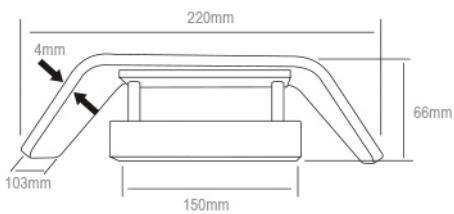

Lampett

LED

Decorative wall luminaire for public premises and homes.

“Quality and design
for public premises
and homes.”

Structure

- › Body and shade white aluminium
- › Connected load 9W, luminaire luminous flux 600 lm
- › 3000 K, Ra > 90
- › LED-luminaire lifespan 30 000 h
- › Triac-dimmable

Mounting

- › Surface wall mounting
- › -o 3x2,5 mm²

E number	Type	Product name	Kg	Luminous flux
Lampett				
42 076 02	LM9220D/3K	LM9220D/3K LED 9W/830 WH	1,6	600 lm