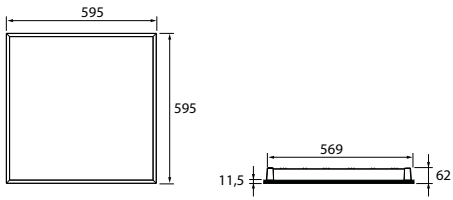

Frida LED 600x600