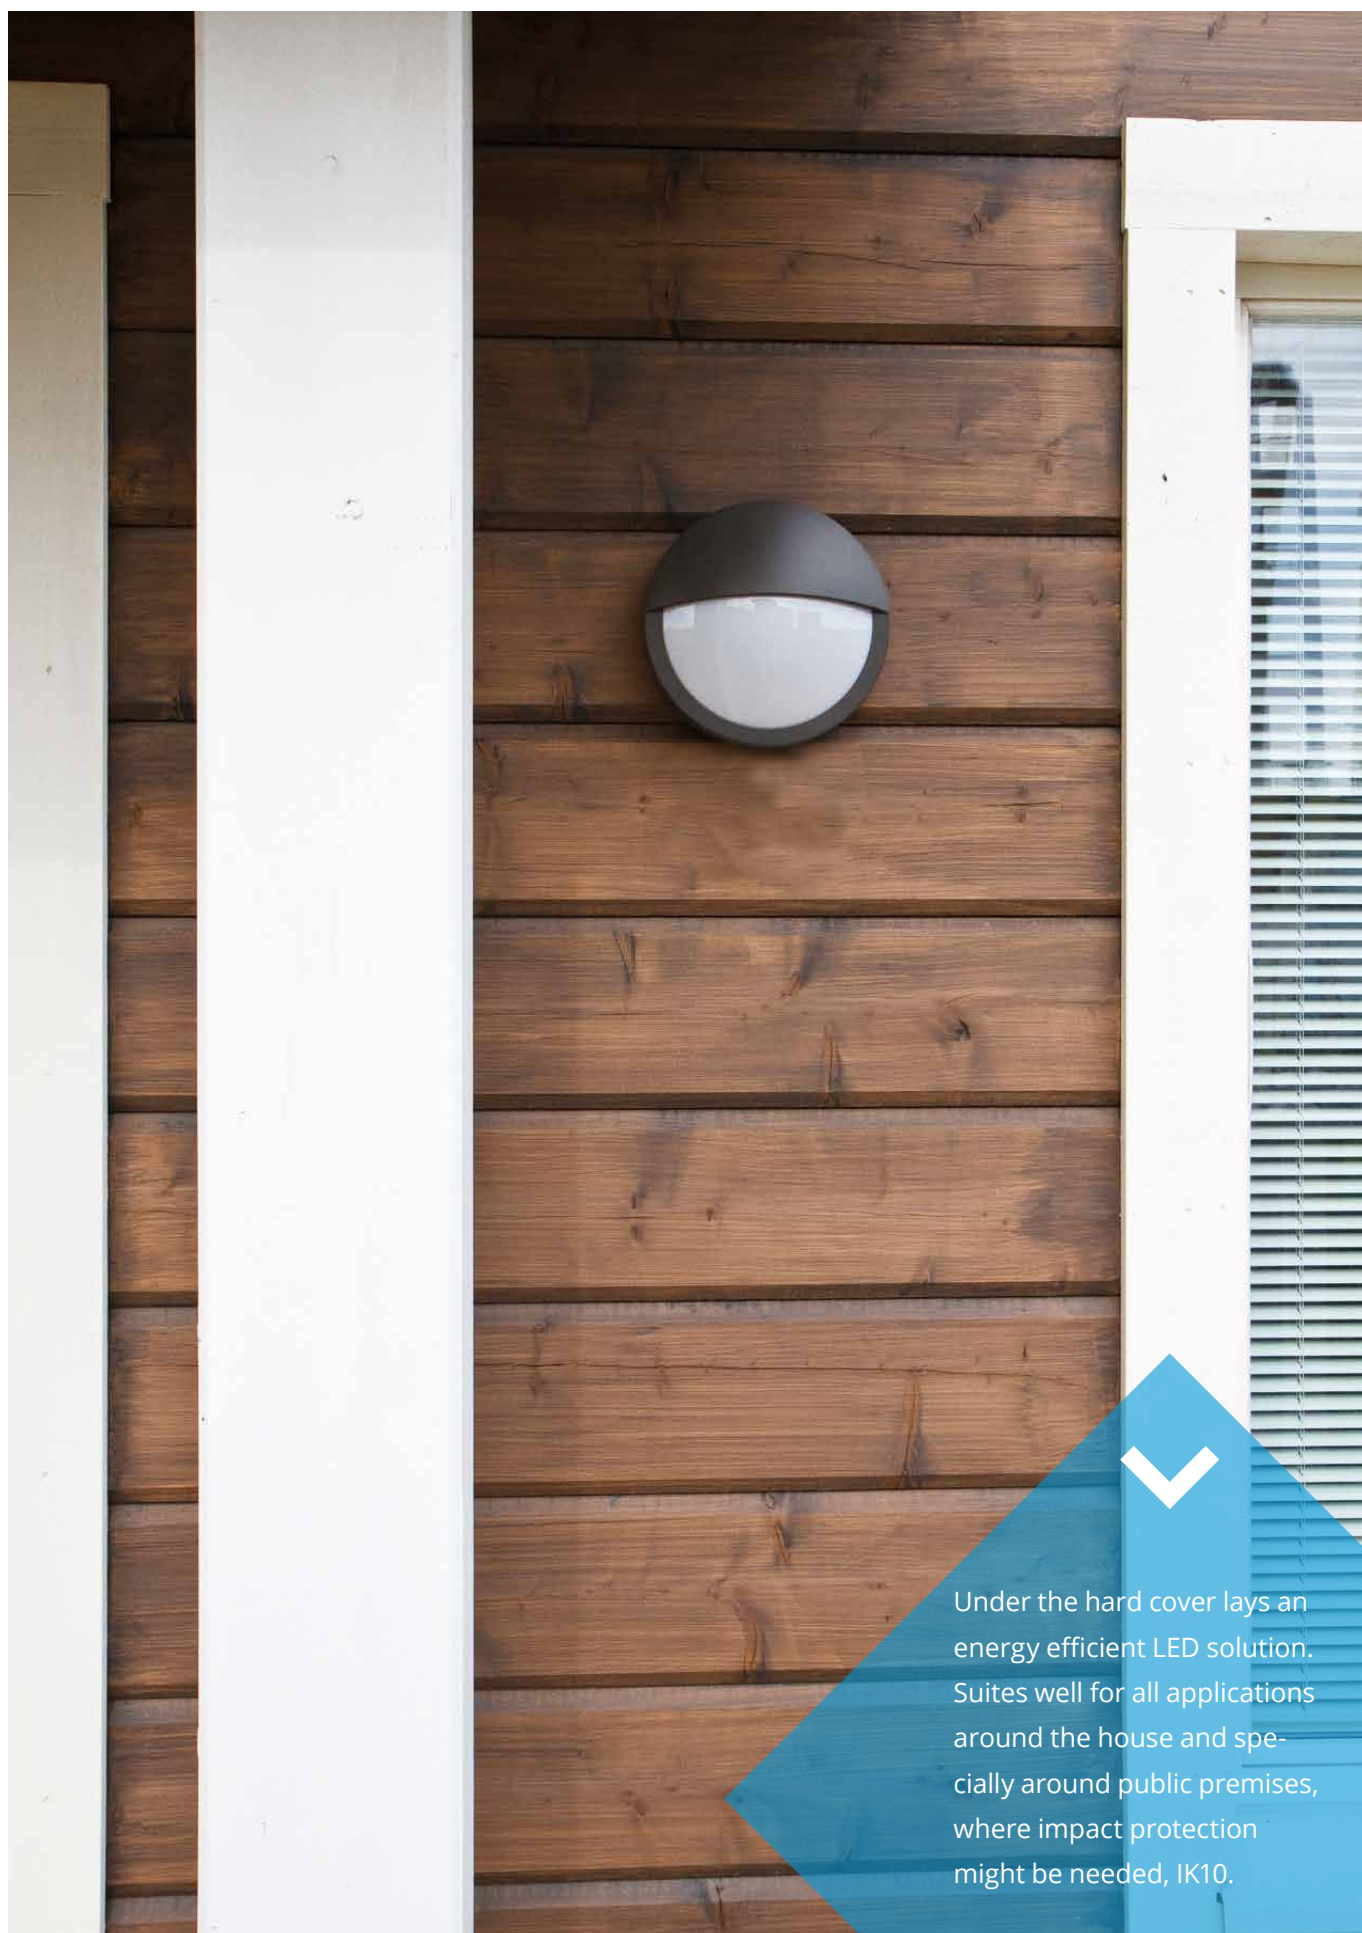

# Forte

LED

Strong and stylish outdoor LED luminaire for residential and public premises.

FO265.14LGH

"Hard and durable,  
but bears also looks."

FO265.14LV

FO265.14GH

### Structure

- › Body die-cast aluminium
- › Diffuser UV-protected polycarbonate
- › Colours: Graphite grey (GH) and white (V)
- › LED-models:  
 Connected power 9,5W and 19W, see the luminaire luminous flux from the table  
 Colour temperature 3000K and 4000K  
 Ra>80, power factor 0,9  
 Ambient temperature -20 °C - +30 °C  
 LED-module lifetime 50 000h (L70), T<sub>a</sub>=25 °C

Forte S

Forte S with eye-lid

Forte L

Forte L with eye-lid

Under the hard cover lays an energy efficient LED solution. Suits well for all applications around the house and specially around public premises, where impact protection might be needed, IK10.