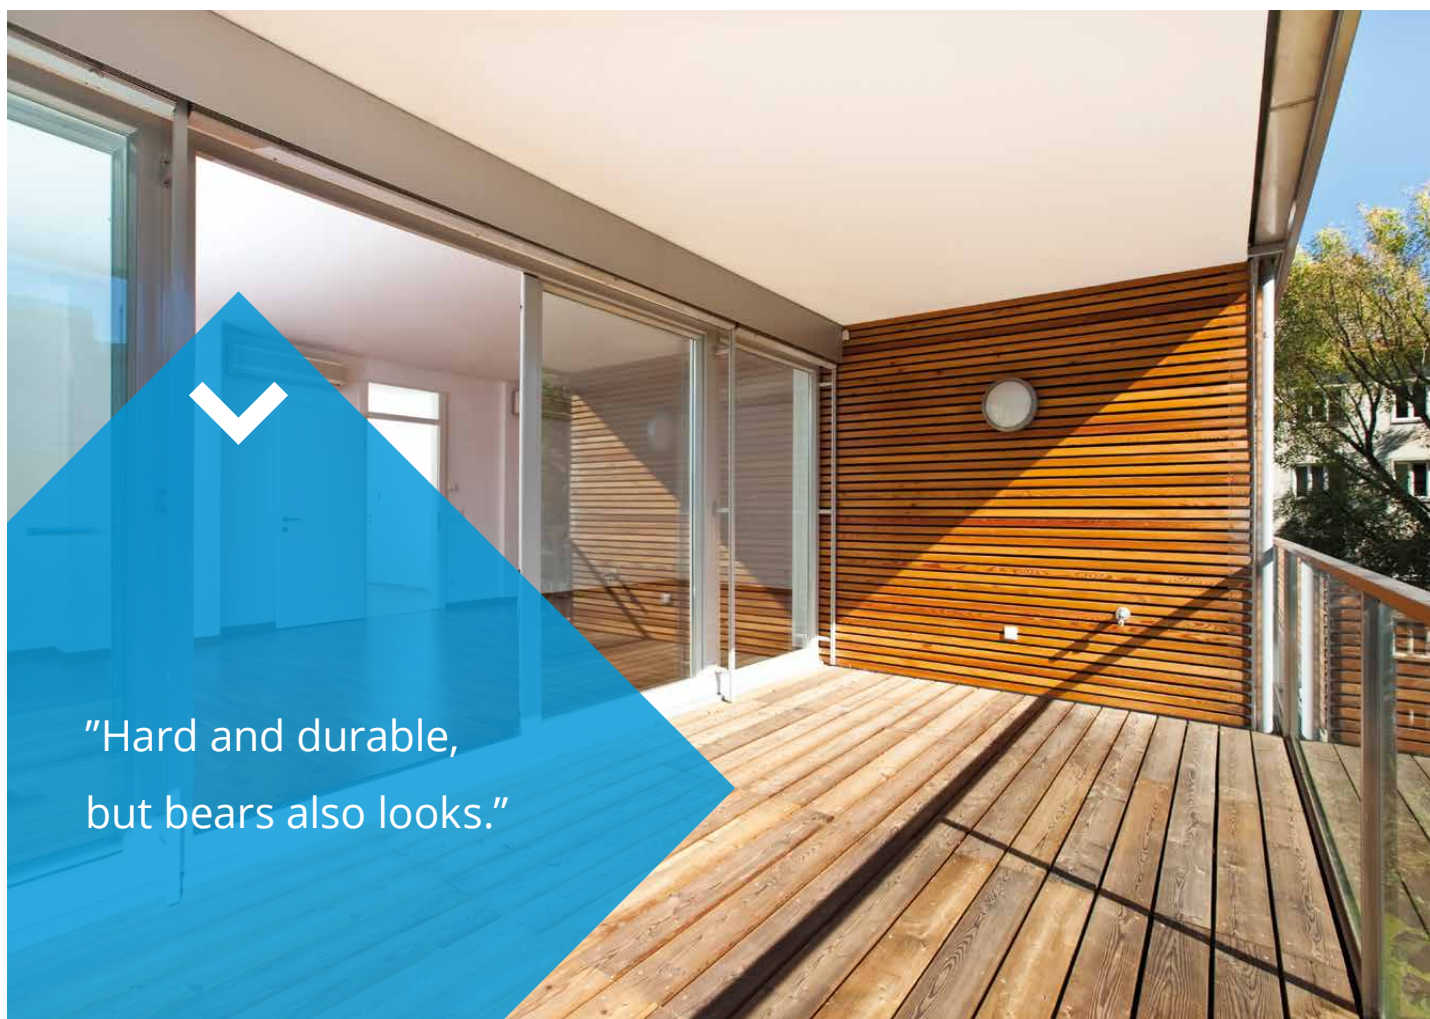

# Forte

LED

Strong and stylish outdoor LED luminaire for residential and public premises.

FO265.14LGH

"Hard and durable,  
but bears also looks."

FO265.14LV

FO265.14GH

### Structure

- › Body die-cast aluminium
- › Diffuser UV-protected polycarbonate
- › Colours: Graphite grey (GH) and white (V)
- › LED-models:  
 Connected power 9,5W and 19W, see the luminaire luminous flux from the table  
 Colour temperature 3000K and 4000K  
 Ra>80, power factor 0,9  
 Ambient temperature -20 °C - +30 °C  
 LED-module lifetime 50 000h (L70), T<sub>a</sub>=25 °C