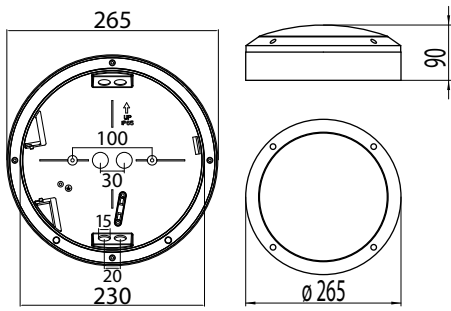

### Structure

- › Body die-cast aluminium
- › Diffuser UV-protected polycarbonate
- › Colours: Graphite grey (GH) and white (V)
- › LED-models:  
 Connected power 9,5W and 19W, see the luminaire luminous flux from the table  
 Colour temperature 3000K and 4000K  
 Ra>80, power factor 0,9  
 Ambient temperature -20 °C - +30 °C  
 LED-module lifetime 50 000h (L70), T<sub>a</sub>=25 °C

### Mounting

- › To the wall and to the ceiling, -o- 3x2,5 mm<sup>2</sup>
- › Breakthroughs on luminaires side
- › Cable holes at the bottom of the luminaire and sides also

E number	Type	Product name	Output	Base	Kg	Colour	Luminous flux
<b>Forte LED S</b>							
45 031 95	FO265.14GH	FO265.14GH 9.5W/840 IP65	9,5W	LED	1,30	Graphite grey	1100 lm
45 031 96	FO265.14GH/3K	FO265.14GH/3K 9.5W/830 IP65	9,5W	LED	1,30	Graphite grey	1000 lm
45 032 02	FO265.14V	FO265.14V 9.5W/840 IP65	9,5W	LED	1,30	White	1100 lm
45 032 04	FO265.14V/3K	FO265.14V/3K 9.5W/830 IP65	9,5W	LED	1,30	White	1000 lm
<b>Forte LED S with eye-lid</b>							
45 031 97	FO265.14LGH	FO265.14LGH 9.5W/840 IP65	9,5W	LED	1,40	Graphite grey	750 lm
45 031 98	FO265.14LGH/3K	FO265.14LGH/3K 9.5W/830 IP65	9,5W	LED	1,40	Graphite grey	650 lm
45 031 99	FO265.14LV	FO265.14LV 9.5W/840 IP65	9,5W	LED	1,40	White	750 lm
45 032 01	FO265.14LV/3K	FO265.14LV/3K 9.5W/830 IP65	9,5W	LED	1,40	White	650 lm
<b>Forte LED L</b>							
45 032 05	FO360.19GH	FO360.19GH 19W/840 LED IP65 PC	19W	LED	2,60	Graphite grey	1500 lm
45 032 07	FO360.19GH/3K	FO360.19GH/3K 19W/830 LED IP65	19W	LED	2,60	Graphite grey	1400 lm
45 032 17	FO360.19V	FO360.19V 19W/840 LED IP65 PC	19W	LED	2,60	White	1500 lm
45 032 19	FO360.19V/3K	FO360.19V/3K 19W/830 LED IP65	19W	LED	2,60	White	1400 lm
<b>Forte LED L with eye-lid</b>							
45 032 08	FO360.19LGH	FO360.19LGH 19W/840 LED IP65	19W	LED	2,80	Graphite grey	1000 lm
45 032 10	FO360.19LGH/3K	FO360.19LGH/3K 19W/83 LED IP65	19W	LED	2,80	Graphite grey	900 lm