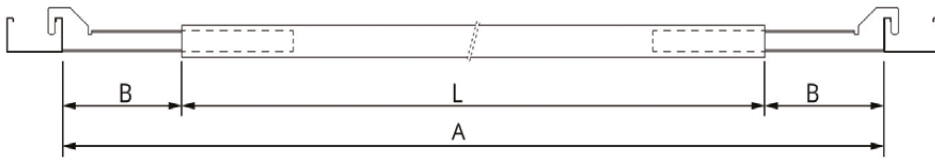

FORMI and Ramp Mount Pair combinations

Luminaire	Mount pair	A	B
FO3Rxxx L=1154 mm	FORK400	1.4-1.6 m	0.15-0.20 m
	FORK650	1.9-2.1 m	0.37-0.47 m
FO173Rxxx L=1726 mm	FORK400	1.8-2.1 m	0.05-0.20 m
	FORK650	1.9-2.6 m	0.10-0.45 m
	FORK900	2.4-2.8 m	0.35-0.55 m
	FORK1150	2.9-3.3 m	0.60-0.80 m
	FORK1400	3.4-3.8 m	0.85-1.00 m
FOR3Rxxx L=2298 mm	FORK400	2.4-2.7 m	0.05-0.20 m
	FORK650	2.4-3.2 m	0.05-0.45 m
	FORK900	2.4-3.4 m	0.05-0.55 m
	FORK1150	2.9-3.9 m	0.30-0.80 m
	FORK1400	3.4-4.4 m	0.55-1.00 m
FOR283Rxxx L=2870 mm	FORK400	3.0-3.3 m	0.05-0.20 m
	FORK650	3.0-3.8 m	0.05-0.45 m
	FORK900	3.0-4.0 m	0.05-0.55 m
	FORK1150	3.0-4.5 m	0.05-0.80 m
	FORK1400	3.4-5.0 m	0.30-1.00 m

Ramp installation maximum bend <30 mm

Formi	FORK	Rails inner distance [m]																		
		1.4	1.6	1.8	2.0	2.2	2.4	2.6	2.8	3.0	3.2	3.4	3.6	3.8	4.0	4.2	4.4	4.6	4.8	5.0
FO3R	FORK400	1.4-1.6																		
FO3R	FORK650				1.9-2.1															
FO173R	FORK400				1.8-2.1															
FO173R	FORK650				1.9-2.6															
FO173R	FORK900					2.4-2.8														
FO173R	FORK1150						2.9-3.3													
FO173R	FORK1400							3.4-3.8												
FOR3R	FORK400						2.4-2.7													
FOR3R	FORK650						2.4-3.2													
FOR3R	FORK900						2.4-3.4													
FOR3R	FORK1150							2.9-3.9												
FOR3R	FORK1400								3.4-4.4											
FOR283R	FORK400								3.0-3.3											
FOR283R	FORK650								3.0-3.8											
FOR283R	FORK900								3.0-4.0											
FOR283R	FORK1150								3.0-4.5											
FOR283R	FORK1400									3.4-5.0										

Only variations shown above are possible.
Ask R&D for exact dimensions, especially rails inner distance min/max cases.