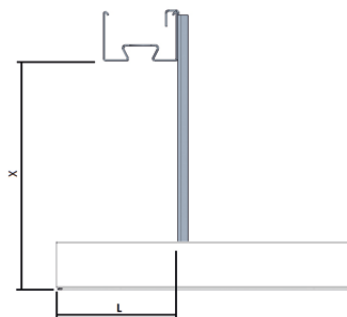

F O R K X X X X X X X X X

Ramp

> **FORK** Standard name

Joint length

> See above (standard mounts)

Lowering length X

- > 100
- > 150
- > 200
- > 250
- > 300
- > 350
- > 400
- > 450

Special mounts

e.g. FORK150.200S

Dim L freely adjustable. L_max: FO 100 mm. FOR 600 mm. Other dims to be confirmed.

F O R K 1 5 0 X X X S

Ramp

> **FORK** Standard name

Joint length

> 150 Standard measure (dist. inside FORMI)