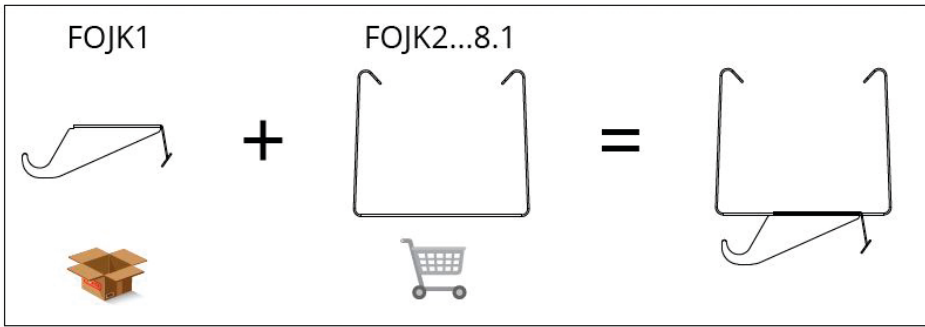

FOJK1 for surface installations