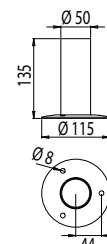

E number	Type	Product name	Base	Colour	Kg	
Ground supports for poles			∅ mm			
46 030 09	MT	MT GROUND SUPP. 50MM	Terrafix	50	0,5	
Wall supports ∅ 50 mm			∅ mm			
46 031 54	SK-5AP	SK-5AP WALL SUPPORT BR		50,8	antique bronze	0,8
46 031 51	SK-5M	SK-5M WALL SUPPORT BK		50,8	black	0,8
46 031 48	SK-5V	SK-5V WALL SUPPORT WH		50,8	white	0,8
Support legs ∅ 50 mm			Height	∅ mm		
46 601 40	MJ-5AP	MJ-5AP 50.8 BR	13,5	50,8	antique bronze	0,4
46 601 42	MJ-5M	MJ-5M 50.8 BK	13,5	50,8	black	0,4
46 601 44	MJ-5V	MJ-5V 50.8 WH	13,5	50,8	white	0,4
46 601 03	MJ-5AP/120	MJ-5AP/120 50.8 ANTPRONS1200MM	120	50,8	antique bronze	2,2
46 601 05	MJ-5M/120	MJ-5M/120 50.8 MU 1200MM	120	50,8	black	2,2
46 601 06	MJ-5V/120	MJ-5V/120 50.8 VA 1200MM	120	50,8	white	2,2

Power indicated as max. incandescent lamp effect, use of energy saving or LED lamps recommended 8-20W

MJ-5

Remove the curved locating pieces (2 pcs) from the ground mount base and fasten them around the mouth of the ground mount.