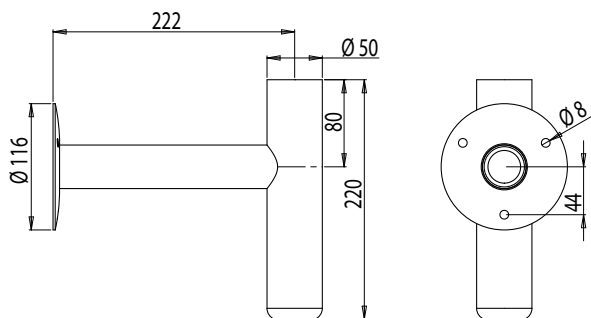

Mounting

- ▶ Pole models:
 - Can be mounted to a ø 50 mm pole (1,5 m VP150050/colour or 2,0 m VP225050/colour).
 - MT ground support (ø 50 mm).
 - Can be mounted to a support legs; MJ-5/colour available in 13,5 cm and 120 cm height
 - Can be mounted to the wall with wall supports; SK-5/colour
 - Mounting accessories to be ordered separately
- ▶ Wall models directly to the wall
- ▶ 3x2,5 mm² terminal block for through wiring inside the luminaire.

E number	Type	Product name	Base	Colour	Kg	
Ground supports for poles			∅ mm			
46 030 09	MT	MT GROUND SUPP. 50MM	Terrafix	50	0,5	
Wall supports ∅ 50 mm			∅ mm			
46 031 54	SK-5AP	SK-5AP WALL SUPPORT BR		50,8	antique bronze	0,8
46 031 51	SK-5M	SK-5M WALL SUPPORT BK		50,8	black	0,8
46 031 48	SK-5V	SK-5V WALL SUPPORT WH		50,8	white	0,8
Support legs ∅ 50 mm			Height	∅ mm		
46 601 40	MJ-5AP	MJ-5AP 50.8 BR	13,5	50,8	antique bronze	0,4
46 601 42	MJ-5M	MJ-5M 50.8 BK	13,5	50,8	black	0,4
46 601 44	MJ-5V	MJ-5V 50.8 WH	13,5	50,8	white	0,4
46 601 03	MJ-5AP/120	MJ-5AP/120 50.8 ANTPRONS1200MM	120	50,8	antique bronze	2,2
46 601 05	MJ-5M/120	MJ-5M/120 50.8 MU 1200MM	120	50,8	black	2,2
46 601 06	MJ-5V/120	MJ-5V/120 50.8 VA 1200MM	120	50,8	white	2,2

Power indicated as max. incandescent lamp effect, use of energy saving or LED lamps recommended 8-20W

AT101

AT103 wall model

MJ-5

MT

Remove the curved locating pieces (2 pcs) from the ground mount base and fasten them around the mouth of the ground mount.