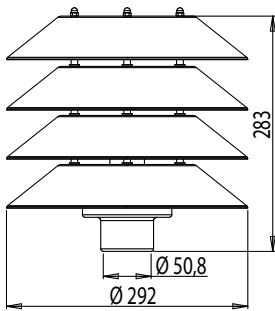

E number	Type	Product name	Base	Colour	Kg	
Ground supports for poles			∅ mm			
46 030 09	MT	MT GROUND SUPP. 50MM	Terrafix	50	0,5	
Wall supports ∅ 50 mm			∅ mm			
46 031 54	SK-5AP	SK-5AP WALL SUPPORT BR		50,8	antique bronze	0,8
46 031 51	SK-5M	SK-5M WALL SUPPORT BK		50,8	black	0,8
46 031 48	SK-5V	SK-5V WALL SUPPORT WH		50,8	white	0,8
Support legs ∅ 50 mm			Height	∅ mm		
46 601 40	MJ-5AP	MJ-5AP 50.8 BR	13,5	50,8	antique bronze	0,4
46 601 42	MJ-5M	MJ-5M 50.8 BK	13,5	50,8	black	0,4
46 601 44	MJ-5V	MJ-5V 50.8 WH	13,5	50,8	white	0,4
46 601 03	MJ-5AP/120	MJ-5AP/120 50.8 ANTPRONS1200MM	120	50,8	antique bronze	2,2
46 601 05	MJ-5M/120	MJ-5M/120 50.8 MU 1200MM	120	50,8	black	2,2
46 601 06	MJ-5V/120	MJ-5V/120 50.8 VA 1200MM	120	50,8	white	2,2

Power indicated as max. incandescent lamp effect, use of energy saving or LED lamps recommended 8-20W

AT101