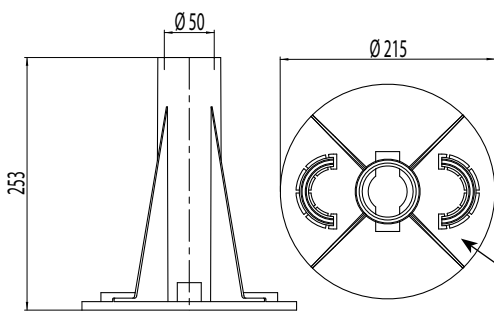

Mounting

- ▶ Pole models:
 - Can be mounted to a ø 50 mm pole (1,5 m VP150050/colour or 2,0 m VP225050/colour).
 - MT ground support (ø 50 mm).
 - Can be mounted to a support legs; MJ-5/colour available in 13,5 cm and 120 cm height
 - Can be mounted to the wall with wall supports; SK-5/colour
 - Mounting accessories to be ordered separately
- ▶ Wall models directly to the wall
- ▶ 3x2,5 mm² terminal block for through wiring inside the luminaire.

E number	Type	Product name	Base	Colour	Kg	
Ground supports for poles			∅ mm			
46 030 09	MT	MT GROUND SUPP. 50MM	Terrafix	50	0,5	
Wall supports ∅ 50 mm			∅ mm			
46 031 54	SK-5AP	SK-5AP WALL SUPPORT BR		50,8	antique bronze	0,8
46 031 51	SK-5M	SK-5M WALL SUPPORT BK		50,8	black	0,8
46 031 48	SK-5V	SK-5V WALL SUPPORT WH		50,8	white	0,8
Support legs ∅ 50 mm			Height	∅ mm		
46 601 40	MJ-5AP	MJ-5AP 50.8 BR	13,5	50,8	antique bronze	0,4
46 601 42	MJ-5M	MJ-5M 50.8 BK	13,5	50,8	black	0,4
46 601 44	MJ-5V	MJ-5V 50.8 WH	13,5	50,8	white	0,4
46 601 03	MJ-5AP/120	MJ-5AP/120 50.8 ANTPRONS1200MM	120	50,8	antique bronze	2,2
46 601 05	MJ-5M/120	MJ-5M/120 50.8 MU 1200MM	120	50,8	black	2,2
46 601 06	MJ-5V/120	MJ-5V/120 50.8 VA 1200MM	120	50,8	white	2,2

Power indicated as max. incandescent lamp effect, use of energy saving or LED lamps recommended 8-20W

AT101

AT103 wall model

MJ-5

MT

Remove the curved locating pieces (2 pcs) from the ground mount base and fasten them around the mouth of the ground mount.