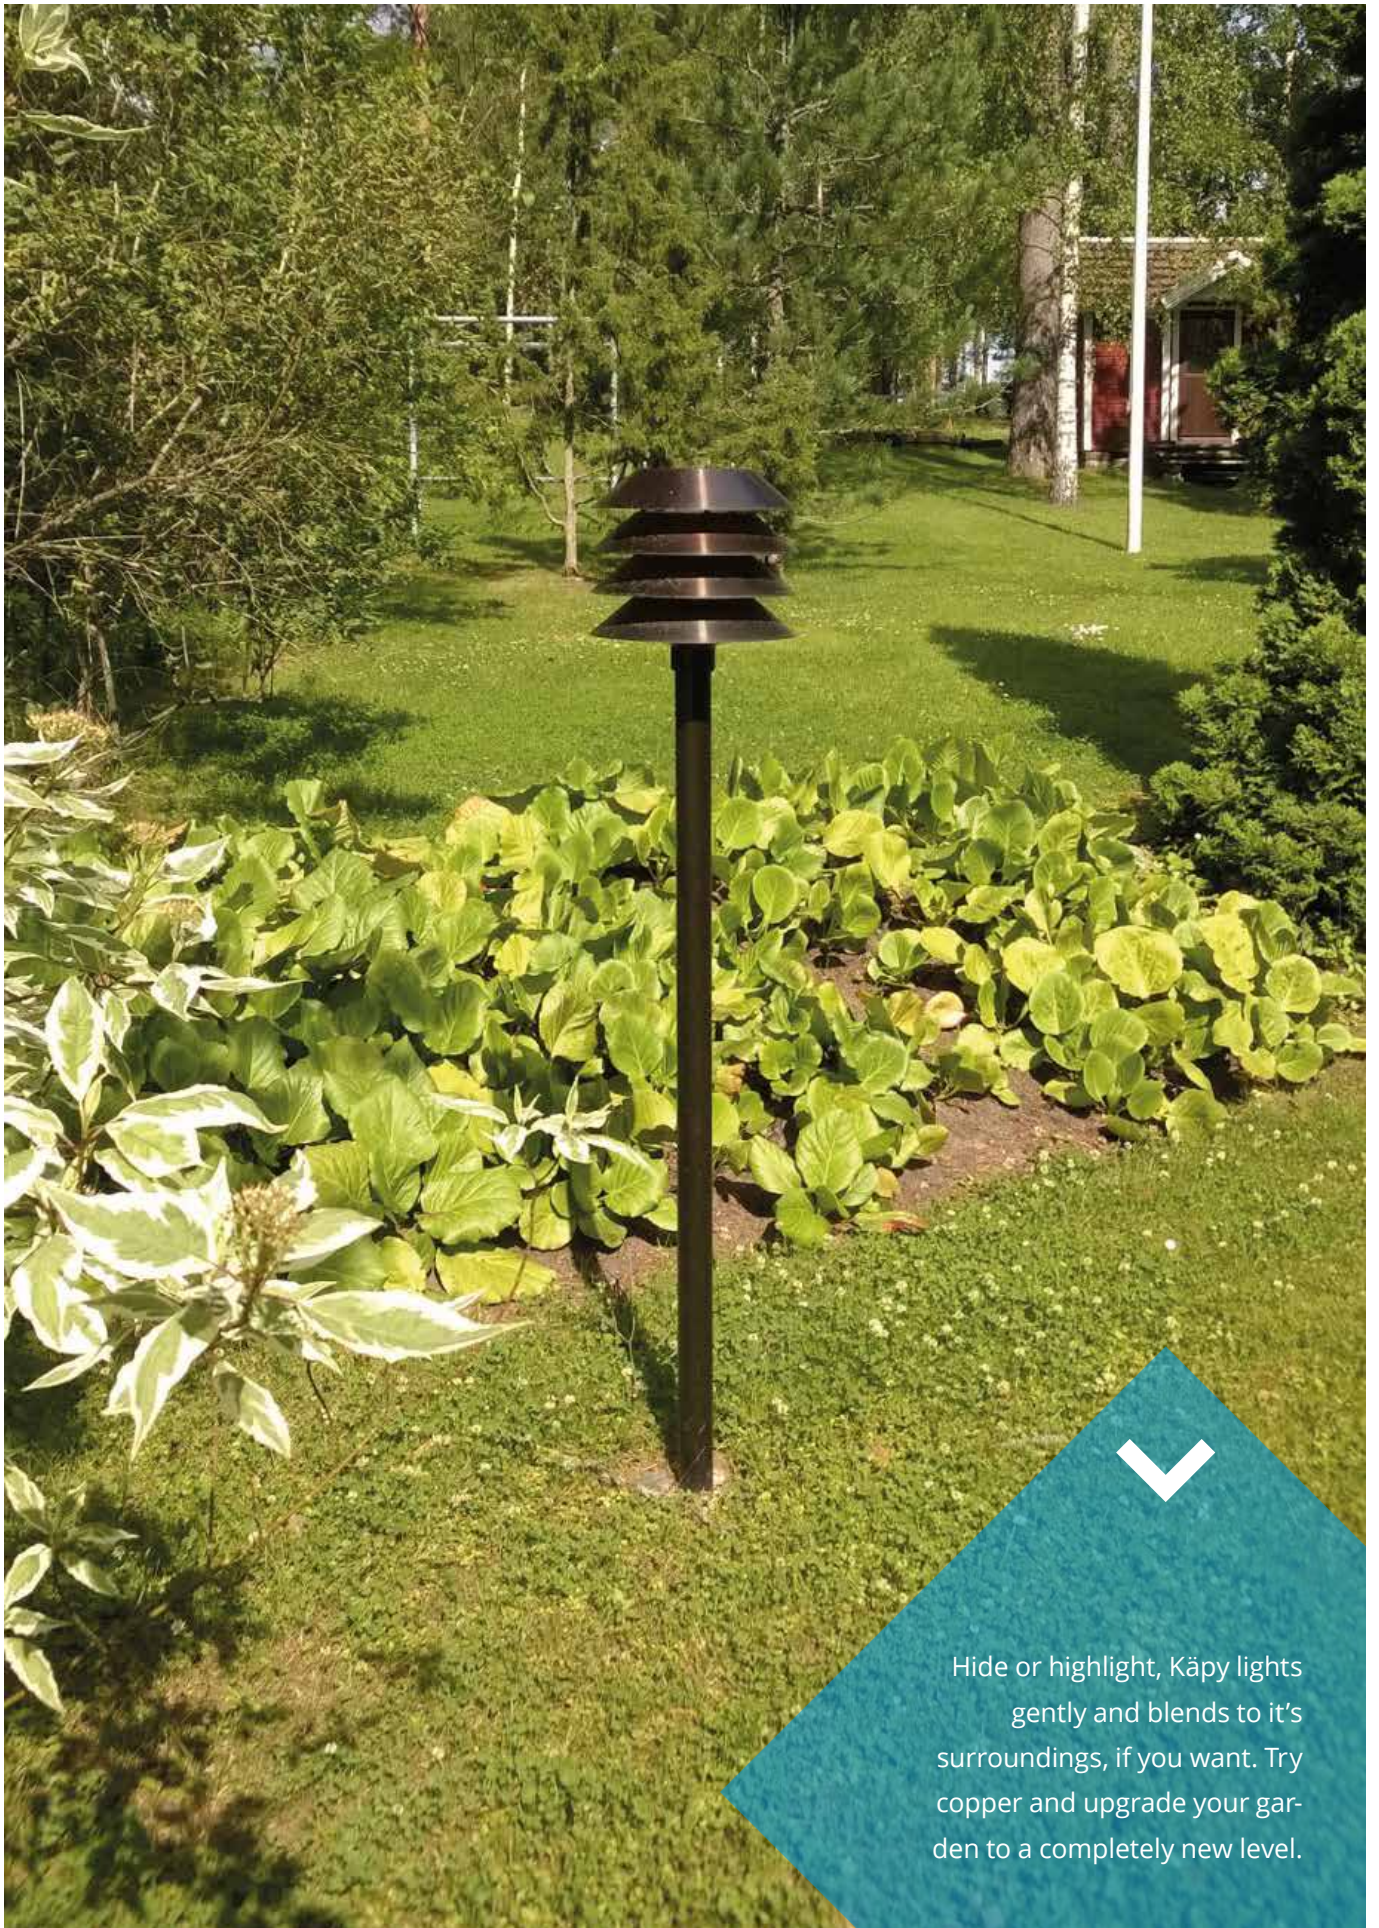

Hide or highlight, KÄPY lights gently and blends to its surroundings, if you want. Try copper and upgrade your garden to a completely new level.