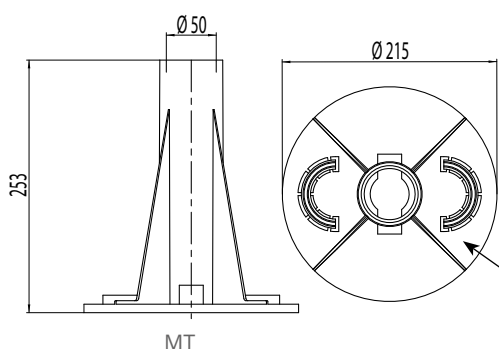

MT

Remove the curved locating pieces (2 pcs) from the ground mount base and fasten them around the mouth of the ground mount.