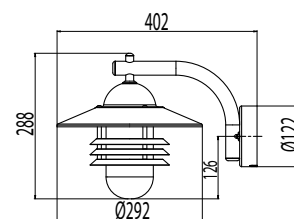

E number	Type	Product name	Base	Model	Colour	Kg
Poles ø 50 mm fit to AVG01 and AVGP05 models				Height, m		
46 031 21	VP150050/V	VP150050/V 1.5M 50MM WH		1,5	white	2,5
46 031 24	VP150050/M	VP150050/M 1.5M 50MM BK		1,5	black	2,5
46 030 04	VP150050/GH	VP150050/GH 1.5M 50MM GH		1,5	graphite grey	2,5
46 031 27	VP150050/AP	VP150050/AP 1.5M 50MM BR		1,5	antique bronze	2,5
46 031 09	VP225050/V	VP225050/V 2M 50MM WH		2,0	white	3,5
46 031 12	VP225050/M	VP225050/M 2M 50MM BK		2,0	black	3,5
46 030 05	VP225050/GH	VP225050/GH 2M 50MM GH		2,0	graphite grey	3,5
46 031 15	VP225050/AP	VP225050/AP 2M 50MM BR		2,0	antique bronze	3,5
Support legs ø 50 mm fit to AVG01 model				Height, cm		
46 601 44	MJ-5V	MJ-5V 50.8 WH		13,5	white	0,4
46 601 42	MJ-5M	MJ-5M 50.8 BK		13,5	black	0,4
46 030 01	MJ-5GH	MJ-5GH 50.8 GH		13,5	graphite grey	0,4
46 601 40	MJ-5AP	MJ-5AP 50.8 BR		13,5	antique bronze	0,4
46 601 06	MJ-5V/120	MJ-5V/120 50.8 VA 1200MM		120	white	2,2
46 601 05	MJ-5M/120	MJ-5M/120 50.8 MU 1200MM		120	black	2,2
46 030 02	MJ-5GH/120	MJ-5GH/120 50.8 GH 1200MM		120	graphite grey	2,2
46 601 03	MJ-5AP/120	MJ-5AP/120 50.8 ANTPRONS1200MM		120	antique bronze	2,2
Ground supports for poles						
46 030 09	MT	MT GROUND SUPP. 50MM		Terrafix ø 50 mm		0,45

G=clear glass diffuser, C=clear, O=opal/matte. Power indicated as max. incandescent lamp effect, use of energy saving or LED lamps recommended

AVG07

Remove the curved locating pieces (2 pcs) from the ground mount base and fasten them around the mouth of the ground mount.