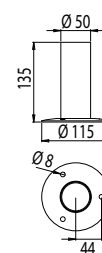

E number	Type	Product name	Base	Model	Colour	Kg
Poles ø 50 mm fit to AVG01 and AVGP05 models				Height, m		
46 031 21	VP150050/V	VP150050/V 1.5M 50MM WH		1,5	white	2,5
46 031 24	VP150050/M	VP150050/M 1.5M 50MM BK		1,5	black	2,5
46 030 04	VP150050/GH	VP150050/GH 1.5M 50MM GH		1,5	graphite grey	2,5
46 031 27	VP150050/AP	VP150050/AP 1.5M 50MM BR		1,5	antique bronze	2,5
46 031 09	VP225050/V	VP225050/V 2M 50MM WH		2,0	white	3,5
46 031 12	VP225050/M	VP225050/M 2M 50MM BK		2,0	black	3,5
46 030 05	VP225050/GH	VP225050/GH 2M 50MM GH		2,0	graphite grey	3,5
46 031 15	VP225050/AP	VP225050/AP 2M 50MM BR		2,0	antique bronze	3,5
Support legs ø 50 mm fit to AVG01 model				Height, cm		
46 601 44	MJ-5V	MJ-5V 50.8 WH		13,5	white	0,4
46 601 42	MJ-5M	MJ-5M 50.8 BK		13,5	black	0,4
46 030 01	MJ-5GH	MJ-5GH 50.8 GH		13,5	graphite grey	0,4
46 601 40	MJ-5AP	MJ-5AP 50.8 BR		13,5	antique bronze	0,4
46 601 06	MJ-5V/120	MJ-5V/120 50.8 VA 1200MM		120	white	2,2
46 601 05	MJ-5M/120	MJ-5M/120 50.8 MU 1200MM		120	black	2,2
46 030 02	MJ-5GH/120	MJ-5GH/120 50.8 GH 1200MM		120	graphite grey	2,2
46 601 03	MJ-5AP/120	MJ-5AP/120 50.8 ANTPRONS1200MM		120	antique bronze	2,2
Ground supports for poles						
46 030 09	MT	MT GROUND SUPP. 50MM		Terrafix ø 50 mm		0,45

G=clear glass diffuser, C=clear, O=opal/matte. Power indicated as max. incandescent lamp effect, use of energy saving or LED lamps recommended

MJ-5

Remove the curved locating pieces (2 pcs) from the ground mount base and fasten them around the mouth of the ground mount.