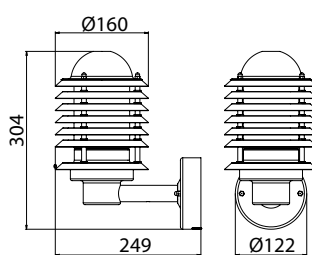

E number	Type	Product name	Base	Model	Colour	Kg
Poles ø 50 mm fit to AVG01 and AVGP05 models				Height, m		
46 031 21	VP150050/V	VP150050/V 1.5M 50MM WH		1,5	white	2,5
46 031 24	VP150050/M	VP150050/M 1.5M 50MM BK		1,5	black	2,5
46 030 04	VP150050/GH	VP150050/GH 1.5M 50MM GH		1,5	graphite grey	2,5
46 031 27	VP150050/AP	VP150050/AP 1.5M 50MM BR		1,5	antique bronze	2,5
46 031 09	VP225050/V	VP225050/V 2M 50MM WH		2,0	white	3,5
46 031 12	VP225050/M	VP225050/M 2M 50MM BK		2,0	black	3,5
46 030 05	VP225050/GH	VP225050/GH 2M 50MM GH		2,0	graphite grey	3,5
46 031 15	VP225050/AP	VP225050/AP 2M 50MM BR		2,0	antique bronze	3,5
Support legs ø 50 mm fit to AVG01 model				Height, cm		
46 601 44	MJ-5V	MJ-5V 50.8 WH		13,5	white	0,4
46 601 42	MJ-5M	MJ-5M 50.8 BK		13,5	black	0,4
46 030 01	MJ-5GH	MJ-5GH 50.8 GH		13,5	graphite grey	0,4
46 601 40	MJ-5AP	MJ-5AP 50.8 BR		13,5	antique bronze	0,4
46 601 06	MJ-5V/120	MJ-5V/120 50.8 VA 1200MM		120	white	2,2
46 601 05	MJ-5M/120	MJ-5M/120 50.8 MU 1200MM		120	black	2,2
46 030 02	MJ-5GH/120	MJ-5GH/120 50.8 GH 1200MM		120	graphite grey	2,2
46 601 03	MJ-5AP/120	MJ-5AP/120 50.8 ANTPRONS1200MM		120	antique bronze	2,2
Ground supports for poles						
46 030 09	MT	MT GROUND SUPP. 50MM		Terrafix ø 50 mm		0,45

G=clear glass diffuser, C=clear, O=opal/matte. Power indicated as max. incandescent lamp effect, use of energy saving or LED lamps recommended

AVGP03

Remove the curved locating pieces (2 pcs) from the ground mount base and fasten them around the mouth of the ground mount.