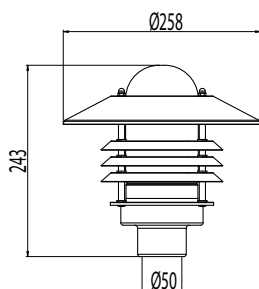

E number	Type	Product name	Base	Model	Colour	Kg
Poles ø 50 mm fit to AVG01 and AVGP05 models				Height, m		
46 031 21	VP150050/V	VP150050/V 1.5M 50MM WH		1,5	white	2,5
46 031 24	VP150050/M	VP150050/M 1.5M 50MM BK		1,5	black	2,5
46 030 04	VP150050/GH	VP150050/GH 1.5M 50MM GH		1,5	graphite grey	2,5
46 031 27	VP150050/AP	VP150050/AP 1.5M 50MM BR		1,5	antique bronze	2,5
46 031 09	VP225050/V	VP225050/V 2M 50MM WH		2,0	white	3,5
46 031 12	VP225050/M	VP225050/M 2M 50MM BK		2,0	black	3,5
46 030 05	VP225050/GH	VP225050/GH 2M 50MM GH		2,0	graphite grey	3,5
46 031 15	VP225050/AP	VP225050/AP 2M 50MM BR		2,0	antique bronze	3,5
Support legs ø 50 mm fit to AVG01 model				Height, cm		
46 601 44	MJ-5V	MJ-5V 50.8 WH		13,5	white	0,4
46 601 42	MJ-5M	MJ-5M 50.8 BK		13,5	black	0,4
46 030 01	MJ-5GH	MJ-5GH 50.8 GH		13,5	graphite grey	0,4
46 601 40	MJ-5AP	MJ-5AP 50.8 BR		13,5	antique bronze	0,4
46 601 06	MJ-5V/120	MJ-5V/120 50.8 VA 1200MM		120	white	2,2
46 601 05	MJ-5M/120	MJ-5M/120 50.8 MU 1200MM		120	black	2,2
46 030 02	MJ-5GH/120	MJ-5GH/120 50.8 GH 1200MM		120	graphite grey	2,2
46 601 03	MJ-5AP/120	MJ-5AP/120 50.8 ANTPRONS1200MM		120	antique bronze	2,2
Ground supports for poles						
46 030 09	MT	MT GROUND SUPP. 50MM		Terrafix ø 50 mm		0,45

G=clear glass diffuser, C=clear, O=opal/matte. Power indicated as max. incandescent lamp effect, use of energy saving or LED lamps recommended

AVG01