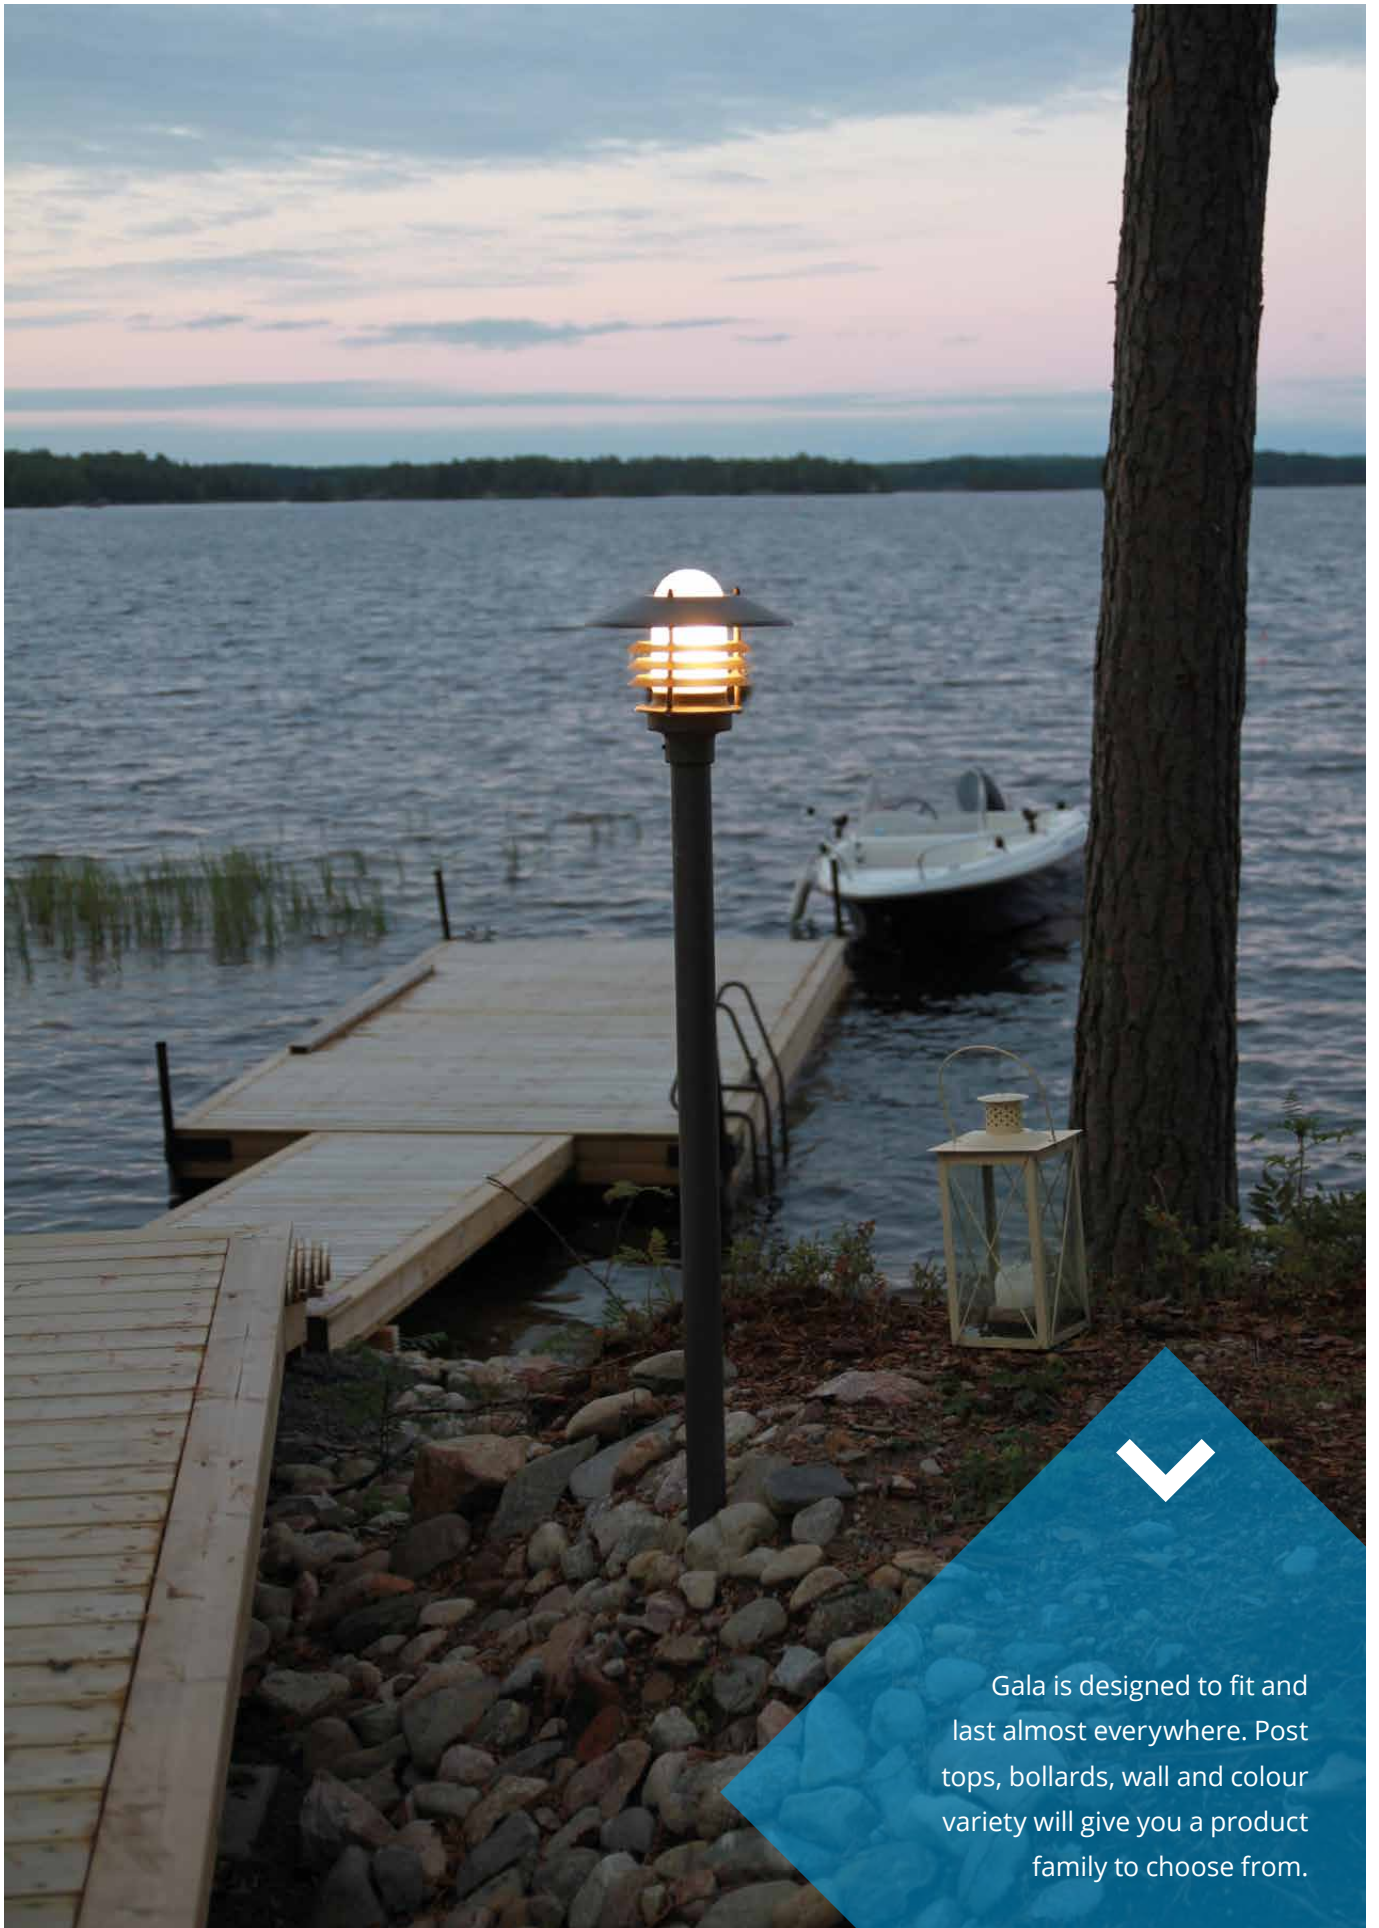

Gala

E27

Gala outdoor lighting series provide elegant luminaires for the entire garden area. The range consists of a coherent selection of wall, roof and pole luminaires. The basic material is durable aluminum.

Remove the curved locating pieces (2 pcs) from the ground mount base and fasten them around the mouth of the ground mount.

Gala is designed to fit and last almost everywhere. Post tops, bollards, wall and colour variety will give you a product family to choose from.