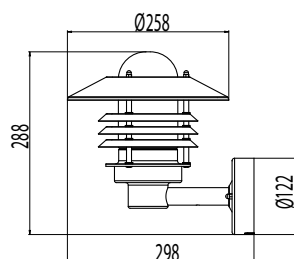

E number	Type	Product name	Base	Model	Colour	Kg
Poles ø 50 mm fit to AVG01 and AVGP05 models				Height, m		
46 031 21	VP150050/V	VP150050/V 1.5M 50MM WH		1,5	white	2,5
46 031 24	VP150050/M	VP150050/M 1.5M 50MM BK		1,5	black	2,5
46 030 04	VP150050/GH	VP150050/GH 1.5M 50MM GH		1,5	graphite grey	2,5
46 031 27	VP150050/AP	VP150050/AP 1.5M 50MM BR		1,5	antique bronze	2,5
46 031 09	VP225050/V	VP225050/V 2M 50MM WH		2,0	white	3,5
46 031 12	VP225050/M	VP225050/M 2M 50MM BK		2,0	black	3,5
46 030 05	VP225050/GH	VP225050/GH 2M 50MM GH		2,0	graphite grey	3,5
46 031 15	VP225050/AP	VP225050/AP 2M 50MM BR		2,0	antique bronze	3,5
Support legs ø 50 mm fit to AVG01 model				Height, cm		
46 601 44	MJ-5V	MJ-5V 50.8 WH		13,5	white	0,4
46 601 42	MJ-5M	MJ-5M 50.8 BK		13,5	black	0,4
46 030 01	MJ-5GH	MJ-5GH 50.8 GH		13,5	graphite grey	0,4
46 601 40	MJ-5AP	MJ-5AP 50.8 BR		13,5	antique bronze	0,4
46 601 06	MJ-5V/120	MJ-5V/120 50.8 VA 1200MM		120	white	2,2
46 601 05	MJ-5M/120	MJ-5M/120 50.8 MU 1200MM		120	black	2,2
46 030 02	MJ-5GH/120	MJ-5GH/120 50.8 GH 1200MM		120	graphite grey	2,2
46 601 03	MJ-5AP/120	MJ-5AP/120 50.8 ANTPRONS1200MM		120	antique bronze	2,2
Ground supports for poles						
46 030 09	MT	MT GROUND SUPP. 50MM		Terrafix ø 50 mm		0,45

G=clear glass diffuser, C=clear, O=opal/matte. Power indicated as max. incandescent lamp effect, use of energy saving or LED lamps recommended

AVG03

Remove the curved locating pieces (2 pcs) from the ground mount base and fasten them around the mouth of the ground mount.