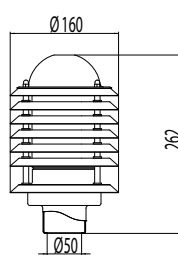

E number	Type	Product name	Base	Model	Colour	Kg
Poles ø 50 mm fit to AVG01 and AVGP05 models				Height, m		
46 031 21	VP150050/V	VP150050/V 1.5M 50MM WH		1,5	white	2,5
46 031 24	VP150050/M	VP150050/M 1.5M 50MM BK		1,5	black	2,5
46 030 04	VP150050/GH	VP150050/GH 1.5M 50MM GH		1,5	graphite grey	2,5
46 031 27	VP150050/AP	VP150050/AP 1.5M 50MM BR		1,5	antique bronze	2,5
46 031 09	VP225050/V	VP225050/V 2M 50MM WH		2,0	white	3,5
46 031 12	VP225050/M	VP225050/M 2M 50MM BK		2,0	black	3,5
46 030 05	VP225050/GH	VP225050/GH 2M 50MM GH		2,0	graphite grey	3,5
46 031 15	VP225050/AP	VP225050/AP 2M 50MM BR		2,0	antique bronze	3,5
Support legs ø 50 mm fit to AVG01 model				Height, cm		
46 601 44	MJ-5V	MJ-5V 50.8 WH		13,5	white	0,4
46 601 42	MJ-5M	MJ-5M 50.8 BK		13,5	black	0,4
46 030 01	MJ-5GH	MJ-5GH 50.8 GH		13,5	graphite grey	0,4
46 601 40	MJ-5AP	MJ-5AP 50.8 BR		13,5	antique bronze	0,4
46 601 06	MJ-5V/120	MJ-5V/120 50.8 VA 1200MM		120	white	2,2
46 601 05	MJ-5M/120	MJ-5M/120 50.8 MU 1200MM		120	black	2,2
46 030 02	MJ-5GH/120	MJ-5GH/120 50.8 GH 1200MM		120	graphite grey	2,2
46 601 03	MJ-5AP/120	MJ-5AP/120 50.8 ANTPRONS1200MM		120	antique bronze	2,2
Ground supports for poles						
46 030 09	MT	MT GROUND SUPP. 50MM		Terrafix ø 50 mm		0,45

G=clear glass diffuser, C=clear, O=opal/matte. Power indicated as max. incandescent lamp effect, use of energy saving or LED lamps recommended

AVGP05

Remove the curved locating pieces (2 pcs) from the ground mount base and fasten them around the mouth of the ground mount.