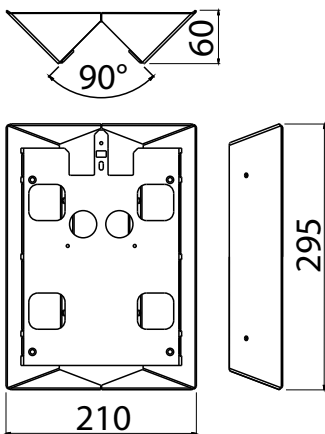

AVL820 corner bracket