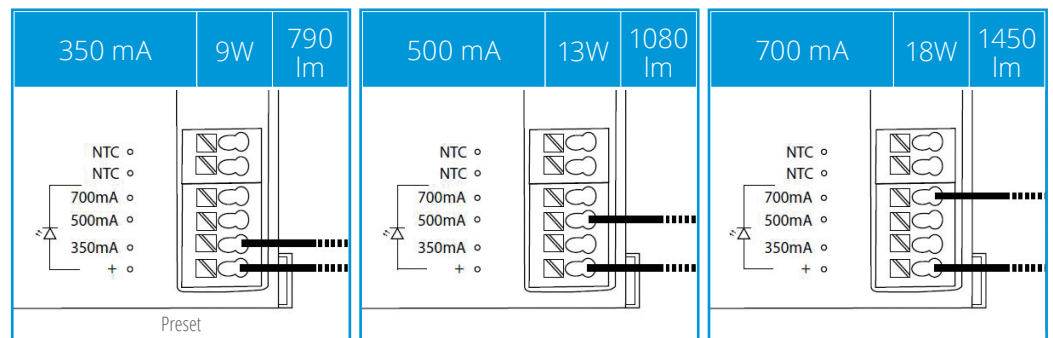

Ability to change luminous flux and power in the same luminaire.

E number	Type	Product name	Base	Kg	Luminous flux	Additional information
AVR8 LED						
45 170 07	AVR8.114L	AVR8 IP44 LED 9W/840 PCO WH	LED	2,4	790 lm/1080 lm/1450 lm	white
45 170 08	AVR8.114LA	AVR8 IP44 LED 9W/840 PCO BG	LED	2,4	790 lm/1080 lm/1450 lm	blackgrey (RAL7021)
45 170 10	AVR8.114LAL	AVR8 IP44 LED 9W/840 PCO AL	LED	2,4	790 lm/1080 lm/1450 lm	aluminium
45 170 32	AVR8.114L/3K	AVR8 IP44 LED 9W/830 PCO WH	LED	2,4	770 lm/1050 lm/1410 lm	white
45 170 34	AVR8.114LA/3K	AVR8 IP44 LED 9W/830 PCO BG	LED	2,4	770 lm/1050 lm/1410 lm	blackgrey (RAL7021)
45 170 35	AVR8.114LAL/3K	AVR8 IP44 LED 9W/830 PCO AL	LED	2,4	770 lm/1050 lm/1410 lm	aluminium
AVR8 luminaire with E27 base						
45 170 01	AVR8	AVR8 IP44 TC-TSE/E27 PCO WH	E27	2,0		white
45 170 02	AVR8.A	AVR8 IP44 TC-TSE/E27 PCO BG	E27	2,0		blackgrey (RAL7021)
45 170 04	AVR8.AL	AVR8 IP44 TC-TSE/E27 PCO AL	E27	2,0		aluminium
AVR8 accessories and spare parts						
45 170 17	AVL8	Number sign for AVR8 luminaire		0,2		white
45 170 31	AVL8.A	Number sign for AVR8 luminaire, graphite		0,2		graphite
45 170 38	AVL8.AL	Number sign for AVR8, aluminium		0,2		aluminium
45 170 40	AVL820	Corner bracket AVR8, white		1,4		white
45 170 26	AVL820.A	Corner bracket AVR8, graphite		1,4		graphite
45 170 19	AVV8	Diffuser for AVR8 luminaire		0,2		white