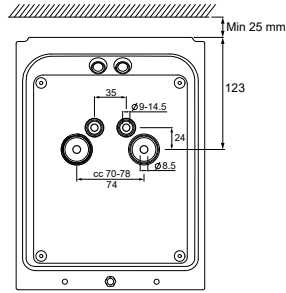

AVR8 luminaire