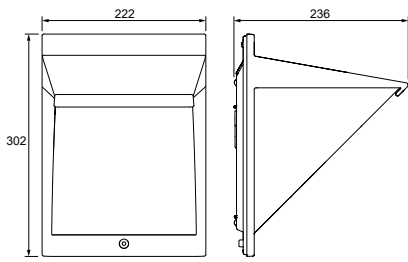

AVR8 luminaire