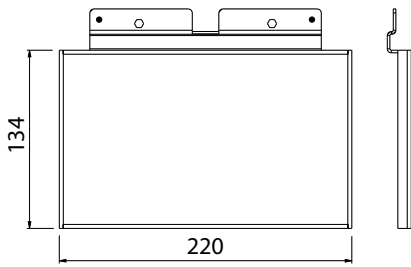

AVL8 number sign