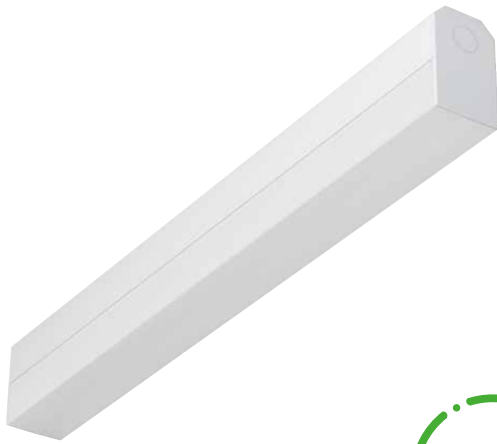

# AVR67

LED

Jono with square diffuser is a stylish universal luminaire available in LED for indoor and outdoor use.