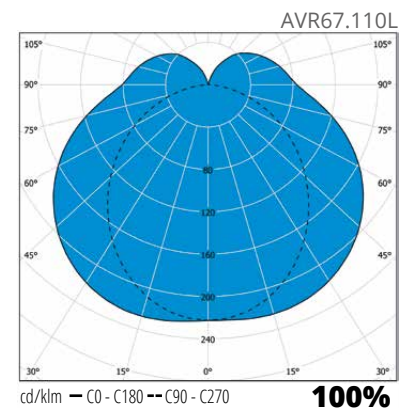

E number	Type	Product name	Base	Kg	Length	Luminous flux	Additional information
Jono LED with opal diffuser							
42 903 20	AVR67.110L	AVR67 IP44 LED10W/840 E	LED	0,8	600	950 lm	
42 903 22	AVR67.110L/3K	AVR67 IP44 LED10W/830 E	LED	0,8	600	895 lm	
42 903 25	AVR67.115L	AVR67 IP44 LED15W/840 E	LED	1,2	900	1425 lm	
42 903 26	AVR67.115L/3K	AVR67 IP44 LED15W/830 E	LED	1,2	900	1342 lm	
42 903 29	AVR67.120L	AVR67 IP44 LED20W/840 E	LED	1,6	1200	1900 lm	
42 903 35	AVR67.120L/3K	AVR67 IP44 LED20W/830 E	LED	1,6	1200	1790 lm	
Jono LED with opal diffuser, DALI							
42 903 23	AVR67.115DDL	AVR67 IP44 LED15W/840 DALI	LED	1,2	900	1425 lm	
42 903 28	AVR67.115DDL/3K	AVR67 IP44 LED15W/830 DALI	LED	1,2	900	1342 lm	
42 903 43	AVR67.120DDL	AVR67 IP44 LED20W/840 DALI	LED	1,6	1200	1900 lm	
42 903 49	AVR67.120DDL/3K	AVR67 IP44 LED20W/830 DALI	LED	1,6	1200	1790 lm	
Jono accessories							
42 175 56	AVL601	Wire suspension set for JONO AVR66					
42 175 59	AVL605	In-line connector set for JONO AVR66					
42 174 53	AVL608	90° angle connector pair for JONO AVR66