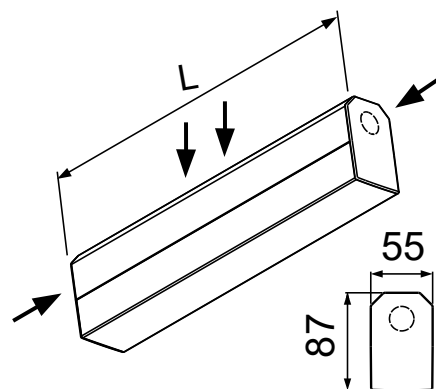

E number	Type	Product name	Base	Kg	Length	Luminous flux	Additional information
Jono LED with opal diffuser							
42 903 20	AVR67.110L	AVR67 IP44 LED10W/840 E	LED	0,8	600	950 lm	
42 903 22	AVR67.110L/3K	AVR67 IP44 LED10W/830 E	LED	0,8	600	895 lm	
42 903 25	AVR67.115L	AVR67 IP44 LED15W/840 E	LED	1,2	900	1425 lm	
42 903 26	AVR67.115L/3K	AVR67 IP44 LED15W/830 E	LED	1,2	900	1342 lm	
42 903 29	AVR67.120L	AVR67 IP44 LED20W/840 E	LED	1,6	1200	1900 lm	
42 903 35	AVR67.120L/3K	AVR67 IP44 LED20W/830 E	LED	1,6	1200	1790 lm	
Jono LED with opal diffuser, DALI							
42 903 23	AVR67.115DDL	AVR67 IP44 LED15W/840 DALI	LED	1,2	900	1425 lm	
42 903 28	AVR67.115DDL/3K	AVR67 IP44 LED15W/830 DALI	LED	1,2	900	1342 lm	
42 903 43	AVR67.120DDL	AVR67 IP44 LED20W/840 DALI	LED	1,6	1200	1900 lm	
42 903 49	AVR67.120DDL/3K	AVR67 IP44 LED20W/830 DALI	LED	1,6	1200	1790 lm	
Jono accessories							
42 175 56	AVL601	Wire suspension set for JONO AVR66					
42 175 59	AVL605	In-line connector set for JONO AVR66					
42 174 53	AVL608	90° angle connector pair for JONO AVR66