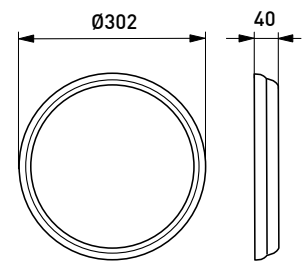

Mounting

- ▶ To the ceiling or to the wall or partly recessed
- ▶ Recess mounting bracket AVL21 to be ordered separately
- ▶ Recess depth 40 mm, recess hole \varnothing 270 mm, diffuser diameter \varnothing 295 mm
- ▶ Snap-in terminal block 2x2,5 mm² with through wiring, RAD-models -o- 3x2,5 mm²
- ▶ Sensor luminaire models see more accurate information at WEB-site
- RADAR-models:
To the ceiling max. 3,5 meters height
To the wall 1,7- 2,7 meters height
- Suitable for stand-alone and master-slave installation
- Maximum load behind one master is 400VA, however max. 5 luminaires in the same control group
- Slave luminaires from the Ensto basic luminaire range

AVR1 luminaires

AVL21 recess frame

AVL28 decorative frame

E number	Type	Product name	Base	Kg	Luminous flux	Additional information
AVR1 LED luminaire						
42 903 36	AVR1.110L	AVR1 IP44 LED10W/840 PCO	LED	0,7	800 lm	
42 903 37	AVR1.110L/3K	AVR1 IP44 LED10W/830 PCO	LED	0,7	800 lm	
AVR1 LED radar sensor luminaire						
42 903 33	AVR1.1109L	AVR1 IP44 LED10W/840 PCO RAD	LED	0,75	800 lm	
42 903 34	AVR1.1109L/3K	AVR1 IP44 LED10W/830 PCO RAD	LED	0,75	800 lm	
AVR1 recess frame polycarbonate						
41 173 69	AVL21					white
AVR1 decorative frames polycarbonate						
41 170 09	AVL28					white