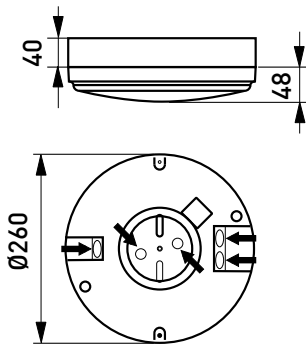

"Classic beauty."

AVL21 recess frame

Structure

- ▶ Diffuser and body polycarbonate
- ▶ Light sources colour temperature 830 included in the delivery of compact fluorescent models.
- ▶ LED-models:
10W, luminaire luminous flux 800 lm
- ▶ LED module lifespan $T_a=25\text{ °C}$:
>100 000 h (L70)
100 000 h (L80)
71 000 h (L90)
- ▶ LED driver lifetime $T_a=25\text{ °C}$:
100 000 h (max. 10 % failure rate)

Mounting

- ▶ To the ceiling or to the wall or partly recessed
- ▶ Recess mounting bracket AVL21 to be ordered separately
- ▶ Recess depth 40 mm, recess hole \varnothing 270 mm, diffuser diameter \varnothing 295 mm
- ▶ Snap-in terminal block 2x2,5 mm² with through wiring, RAD-models -o- 3x2,5 mm²
- ▶ Sensor luminaire models see more accurate information at WEB-site
- RADAR-models:
To the ceiling max. 3,5 meters height
To the wall 1,7- 2,7 meters height
- Suitable for stand-alone and master-slave installation
- Maximum load behind one master is 400VA, however max. 5 luminaires in the same control group
- Slave luminaires from the Ensto basic luminaire range