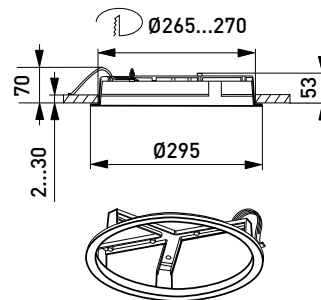

AVL21 recess frame