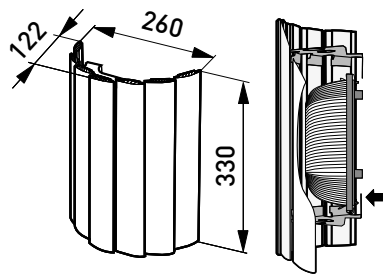

AVH15.10

AVH15.2

AVH15.20

Structure

- › Diffuser glass
- › Body thermo resistant technical plastic
- › Vizor : pine or aspen grill

Mounting

- › Wall installation, min. 100 mm from the ceiling
- › Not to the ceiling!
- › Screw terminal block 2x1,5 mm² -o

AVH15

AVH15.1

AVH15.2

E number	Type	Product name	Base	Kg	Additional information
Sauna luminaire					
41 171 42	AVH15	1x30/60W C35/E14 IP44, ta125 °C	E14	0,5	
Sauna luminaire with pine grill for wall mounting					
41 171 43	AVH15.1	1x30/60W C35/E14 IP44, ta125 °C	E14	1,2	
Sauna luminaire with aspen grill for wall mounting					
41 170 16	AVH15.10	1x30/60W C35/E14 IP44, ta125 °C	E14	1,2	
Sauna luminaire with pine grill for corner mounting					
41 171 45	AVH15.2	1x30/60W C35/E14 IP44, ta125 °C	E14	1,3	
Sauna luminaire with aspen grill for corner mounting					
41 170 17	AVH15.20	1x30/60W C35/E14 IP44, ta125 °C	E14	1,3	