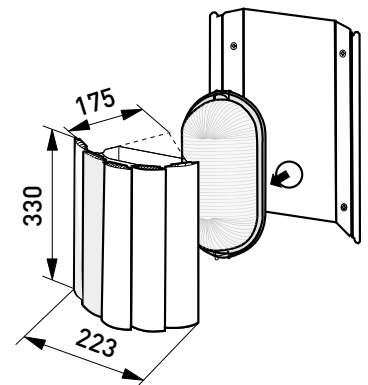

AVH15.10

AVH15.2

AVH15.20

Structure

- › Diffuser glass
- › Body thermo resistant technical plastic
- › Vizor : pine or aspen grill

Mounting

- › Wall installation, min. 100 mm from the ceiling
- › Not to the ceiling!
- › Screw terminal block 2x1,5 mm² -o

AVH15

AVH15.1

AVH15.2

E number	Type	Product name	Base	Kg	Additional information
Sauna luminaire					
41 171 42	AVH15	1x30/60W C35/E14 IP44, ta125 °C	E14	0,5	
Sauna luminaire with pine grill for wall mounting					
41 171 43	AVH15.1	1x30/60W C35/E14 IP44, ta125 °C	E14	1,2	
Sauna luminaire with aspen grill for wall mounting					
41 170 16	AVH15.10	1x30/60W C35/E14 IP44, ta125 °C	E14	1,2	
Sauna luminaire with pine grill for corner mounting					
41 171 45	AVH15.2	1x30/60W C35/E14 IP44, ta125 °C	E14	1,3	
Sauna luminaire with aspen grill for corner mounting					
41 170 17	AVH15.20	1x30/60W C35/E14 IP44, ta125 °C	E14	1,3	