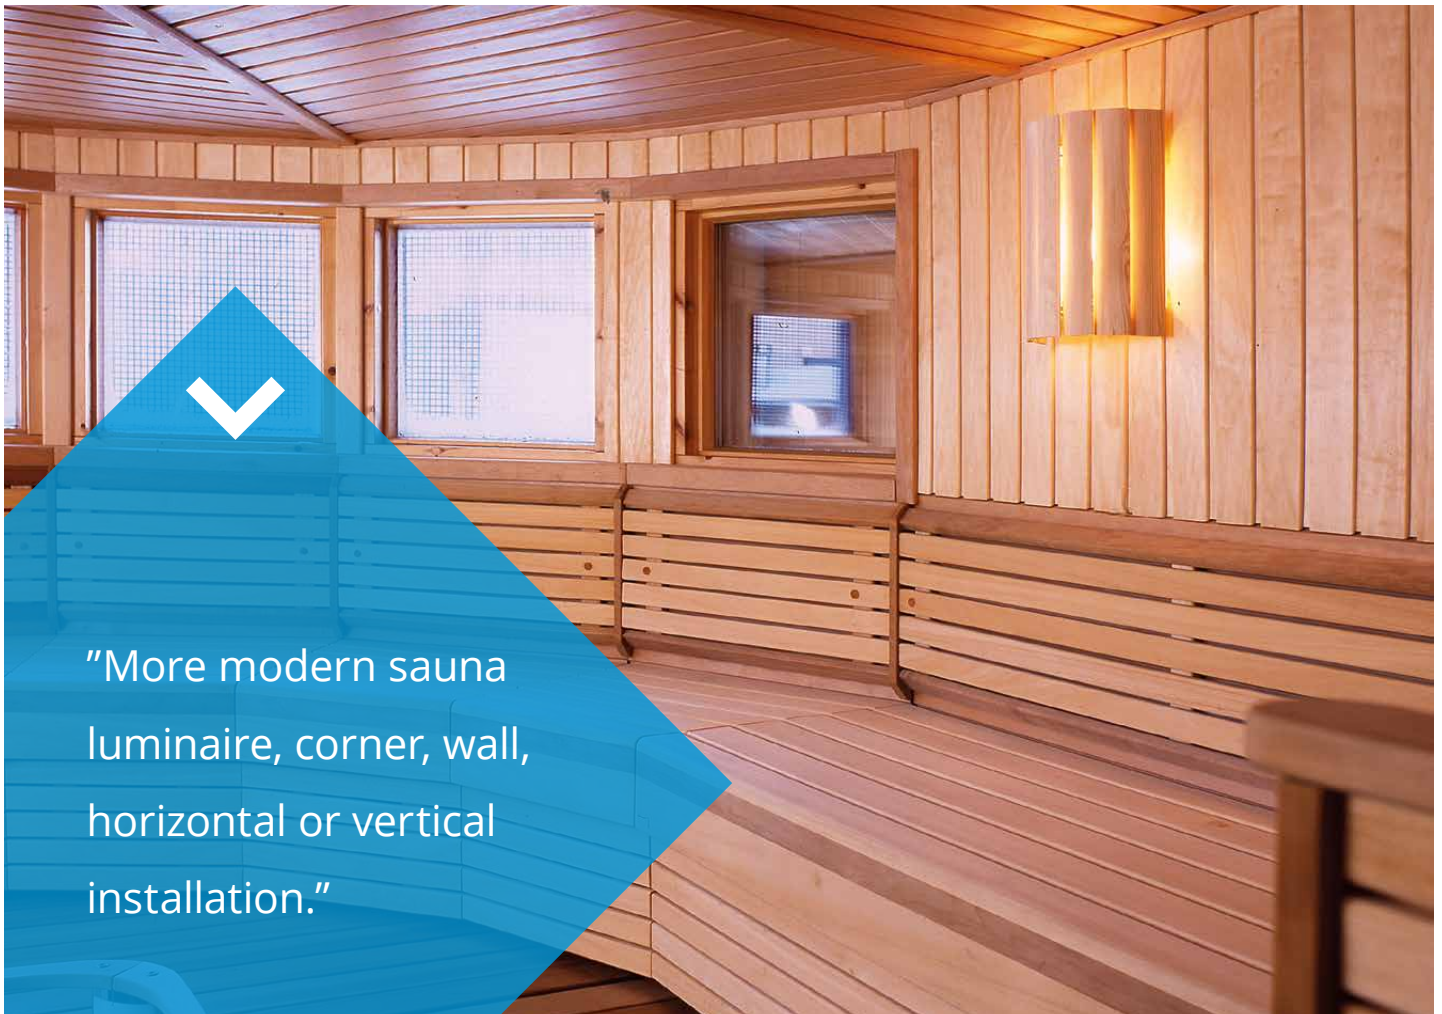

AVH15

E14

AVH15 luminaires are designed especially for private saunas. It can also be used in locations where a durable basic luminaire is required.

AVH15.1

"More modern sauna luminaire, corner, wall, horizontal or vertical installation."