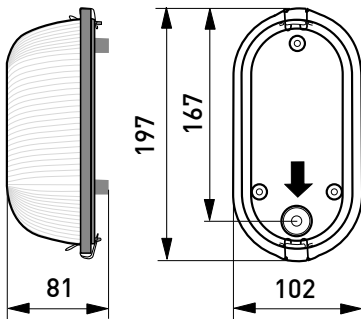

AVH15.10

AVH15.2

AVH15.20

Structure

- › Diffuser glass
- › Body thermo resistant technical plastic
- › Vizor : pine or aspen grill

Mounting

- › Wall installation, min. 100 mm from the ceiling
- › Not to the ceiling!
- › Screw terminal block 2x1,5 mm² -o

AVH15

AVH15.1

AVH15.2

E number	Type	Product name	Base	Kg	Additional information
Sauna luminaire					
41 171 42	AVH15	1x30/60W C35/E14 IP44, ta125 °C	E14	0,5	
Sauna luminaire with pine grill for wall mounting					
41 171 43	AVH15.1	1x30/60W C35/E14 IP44, ta125 °C	E14	1,2	
Sauna luminaire with aspen grill for wall mounting					
41 170 16	AVH15.10	1x30/60W C35/E14 IP44, ta125 °C	E14	1,2	
Sauna luminaire with pine grill for corner mounting					
41 171 45	AVH15.2	1x30/60W C35/E14 IP44, ta125 °C	E14	1,3	
Sauna luminaire with aspen grill for corner mounting					
41 170 17	AVH15.20	1x30/60W C35/E14 IP44, ta125 °C	E14	1,3	