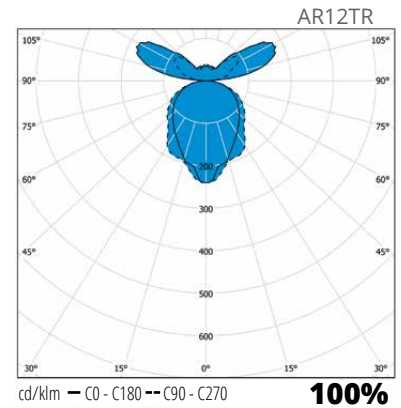

Made to order

- › Project specific luminous flux packages

Luminaires per miniature circuit breaker	B10	B16	C10	C16
AR12T...	17	27	28	45
AR12T...ED	18	29	30	49

E number	Type	Product name	Luminous flux	Control
Avara suspension luminaire, square end caps				
42 607 47	AR12TS	AR12TS LED 43W/840	5800 lm	
42 607 57	AR12TS/3K	AR12TS/3K LED 43W/830	5500 lm	
42 607 49	AR12TSED	AR12TSED LED 43W/840 DA	5800 lm	DALI
42 607 60	AR12TSED/3K	AR12TSED/3K LED 43W/830 DA	5500 lm	DALI
42 613 63	AR12TSAAG2	AR12TSAAG2 LED 43W/840 AA Gen 2	5800 lm	ActiveAhead
42 613 64	AR12TSAAG2/3K	AR12TSAAG2/3K LED 43W/830 AA Gen 2	5500 lm	ActiveAhead
42 607 52	AR12TS/TW	AR12TS/TW LED 52W/927-965	5800 lm	Tunable White
Avara suspension luminaire, round end caps				
42 607 48	AR12TR	AR12TR LED 43W/840	5800 lm	
42 607 58	AR12TR/3K	AR12TR/3K LED 43W/830	5500 lm	
42 607 50	AR12TRED	AR12TRED LED 43W/840 DA	5800 lm	DALI
42 607 61	AR12TRED/3K	AR12TRED/3K LED 43W/830 DA	5500 lm	DALI
42 613 61	AR12TRAAG2	AR12TRAAG2 LED 43W/840 AA Gen 2	5800 lm	ActiveAhead
42 613 62	AR12TRAAG2/3K	AR12TRAAG2/3K LED 43W/830 AA Gen 2	5500 lm	ActiveAhead
42 607 53	AR12TR/TW	AR12TR/TW LED 52W/927-965	5800 lm	Tunable White