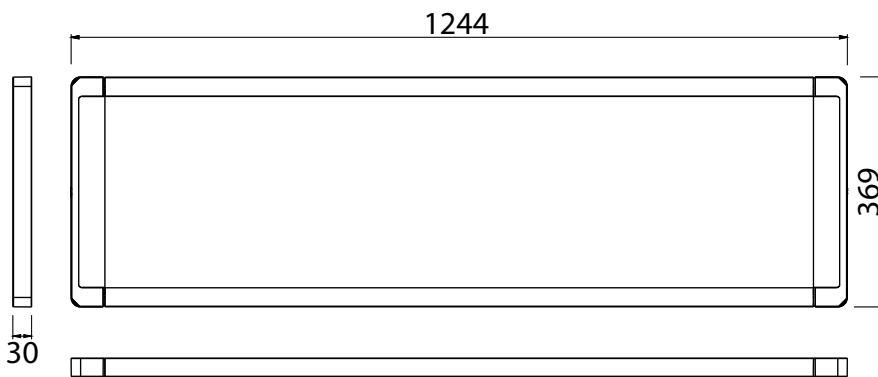

Made to order

- › Project specific luminous flux packages

Luminaires per miniature circuit breaker	B10	B16	C10	C16
AR12T...	17	27	28	45
AR12T...ED	18	29	30	49

E number	Type	Product name	Luminous flux	Control
Avara suspension luminaire, square end caps				
42 607 47	AR12TS	AR12TS LED 43W/840	5800 lm	
42 607 57	AR12TS/3K	AR12TS/3K LED 43W/830	5500 lm	
42 607 49	AR12TSED	AR12TSED LED 43W/840 DA	5800 lm	DALI
42 607 60	AR12TSED/3K	AR12TSED/3K LED 43W/830 DA	5500 lm	DALI
42 613 63	AR12TSAAG2	AR12TSAAG2 LED 43W/840 AA Gen 2	5800 lm	ActiveAhead
42 613 64	AR12TSAAG2/3K	AR12TSAAG2/3K LED 43W/830 AA Gen 2	5500 lm	ActiveAhead
42 607 52	AR12TS/TW	AR12TS/TW LED 52W/927-965	5800 lm	Tunable White
Avara suspension luminaire, round end caps				
42 607 48	AR12TR	AR12TR LED 43W/840	5800 lm	
42 607 58	AR12TR/3K	AR12TR/3K LED 43W/830	5500 lm	
42 607 50	AR12TRED	AR12TRED LED 43W/840 DA	5800 lm	DALI
42 607 61	AR12TRED/3K	AR12TRED/3K LED 43W/830 DA	5500 lm	DALI
42 613 61	AR12TRAAG2	AR12TRAAG2 LED 43W/840 AA Gen 2	5800 lm	ActiveAhead
42 613 62	AR12TRAAG2/3K	AR12TRAAG2/3K LED 43W/830 AA Gen 2	5500 lm	ActiveAhead
42 607 53	AR12TR/TW	AR12TR/TW LED 52W/927-965	5800 lm	Tunable White